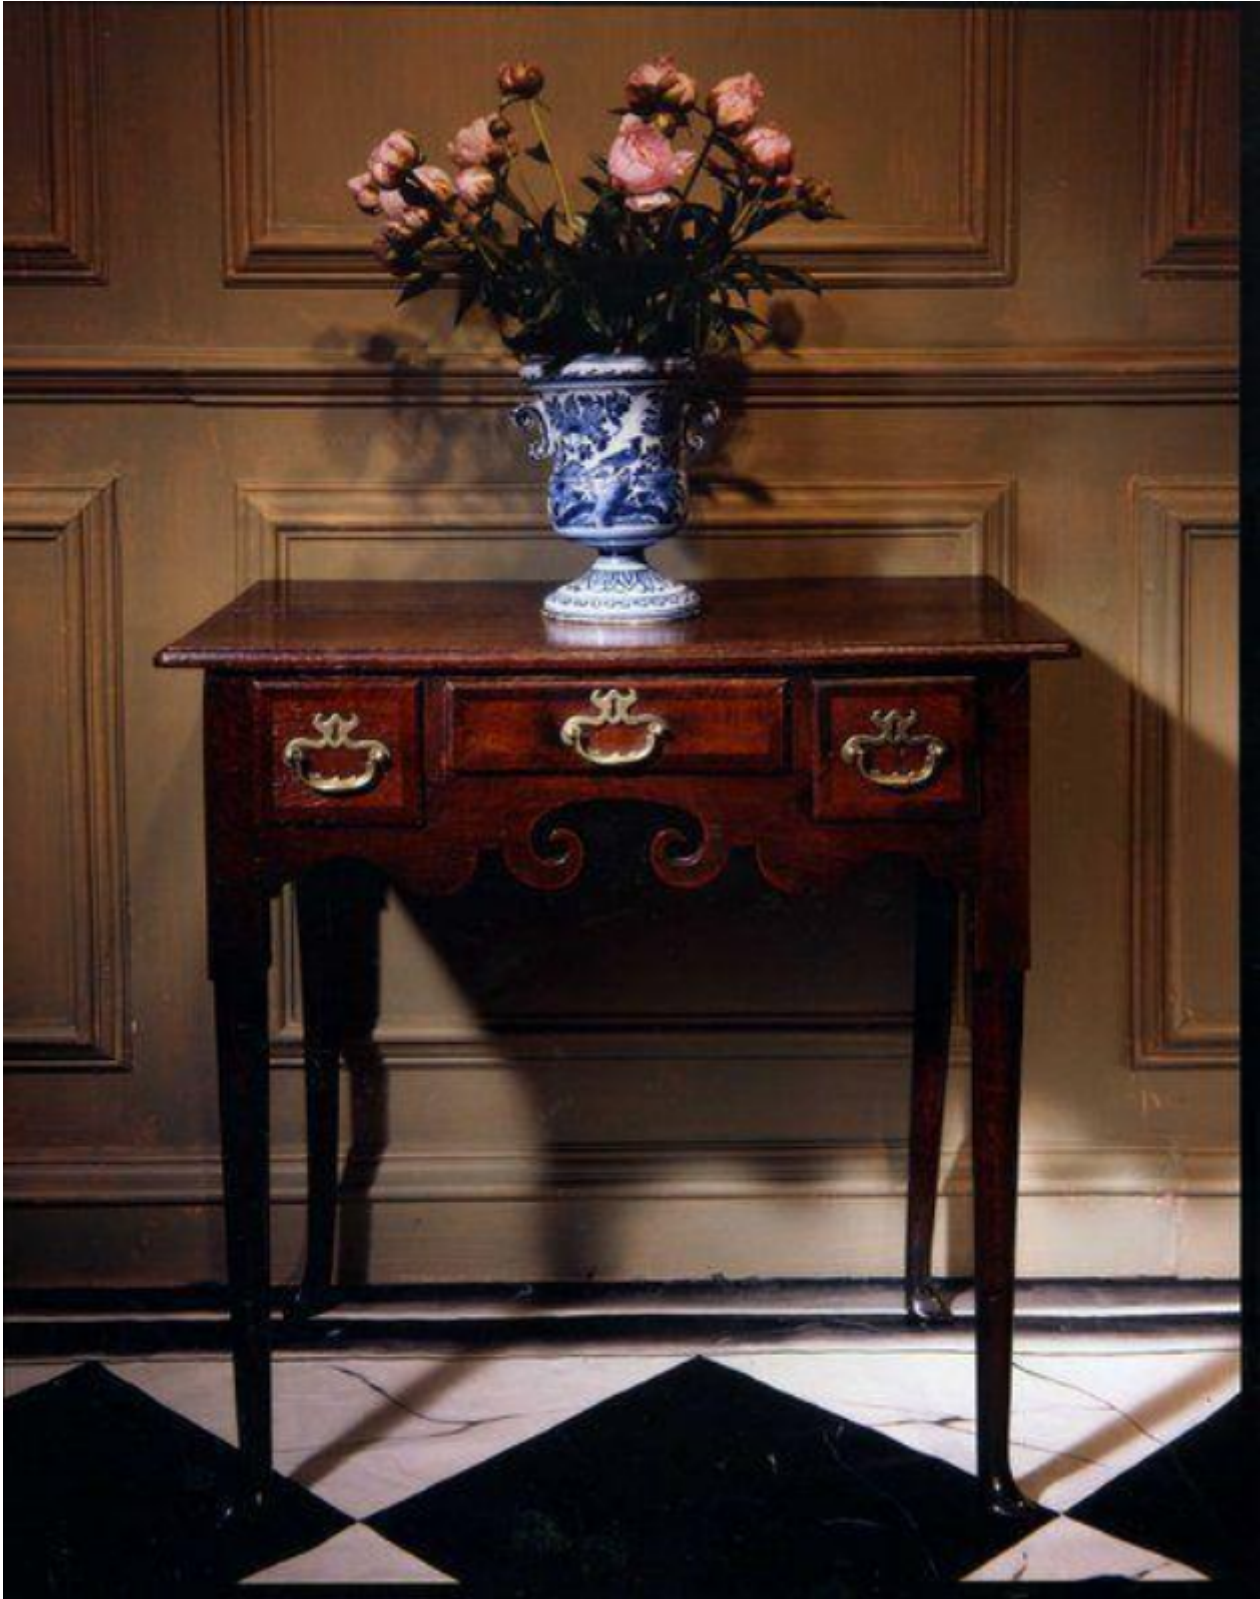

A pretty mid-18th century, oak lowboy with lappets and fruitwood inlay

Sold

REF: 10520