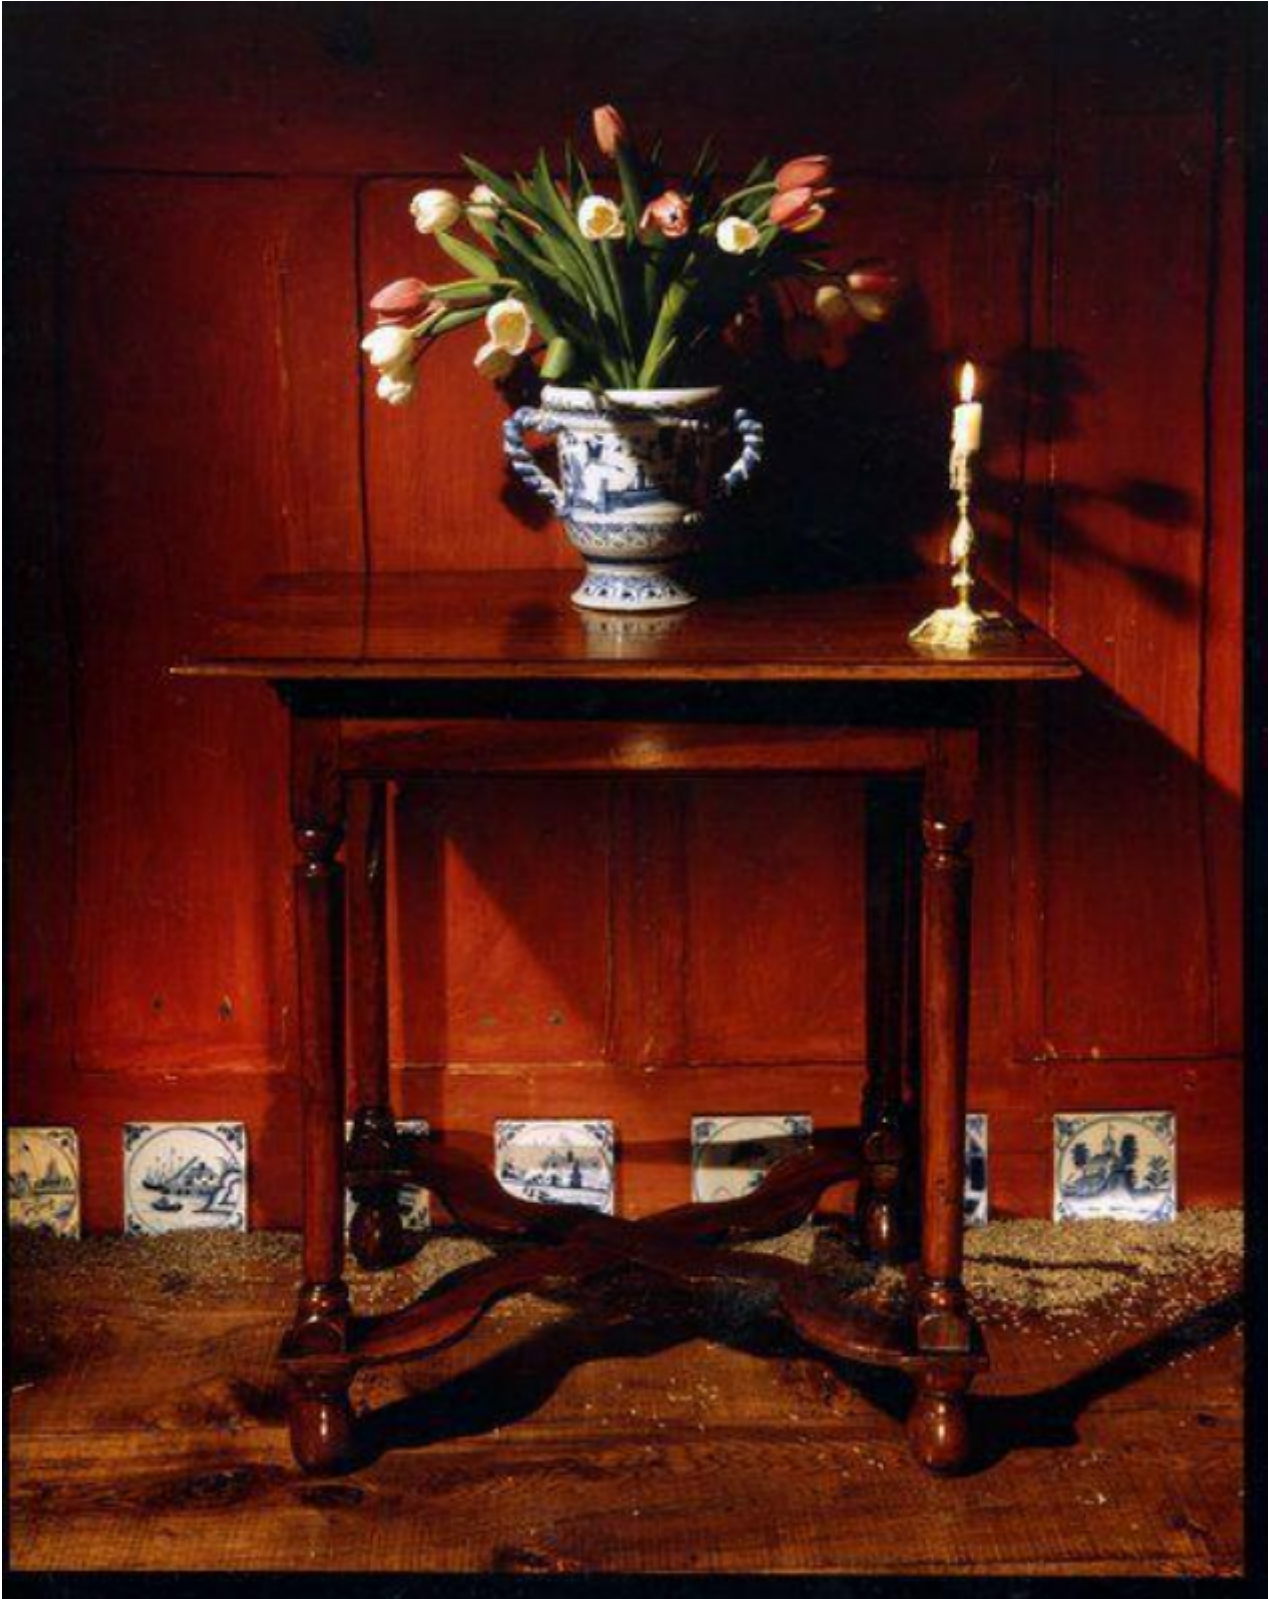

A Fine William & Mary Fruitwood Side Table

Sold

REF: 10388

Height: 71 cm (28")

Width: 76 cm (29.9")

Depth: 48 cm (18.9")

## Description

The plank top with moulded edge attached to a plain frieze with later screws. Standing on turned legs with original toes, joined by "X" stretchers. Excellent original colour and patination. Probably pearwood. English, circa 1700.