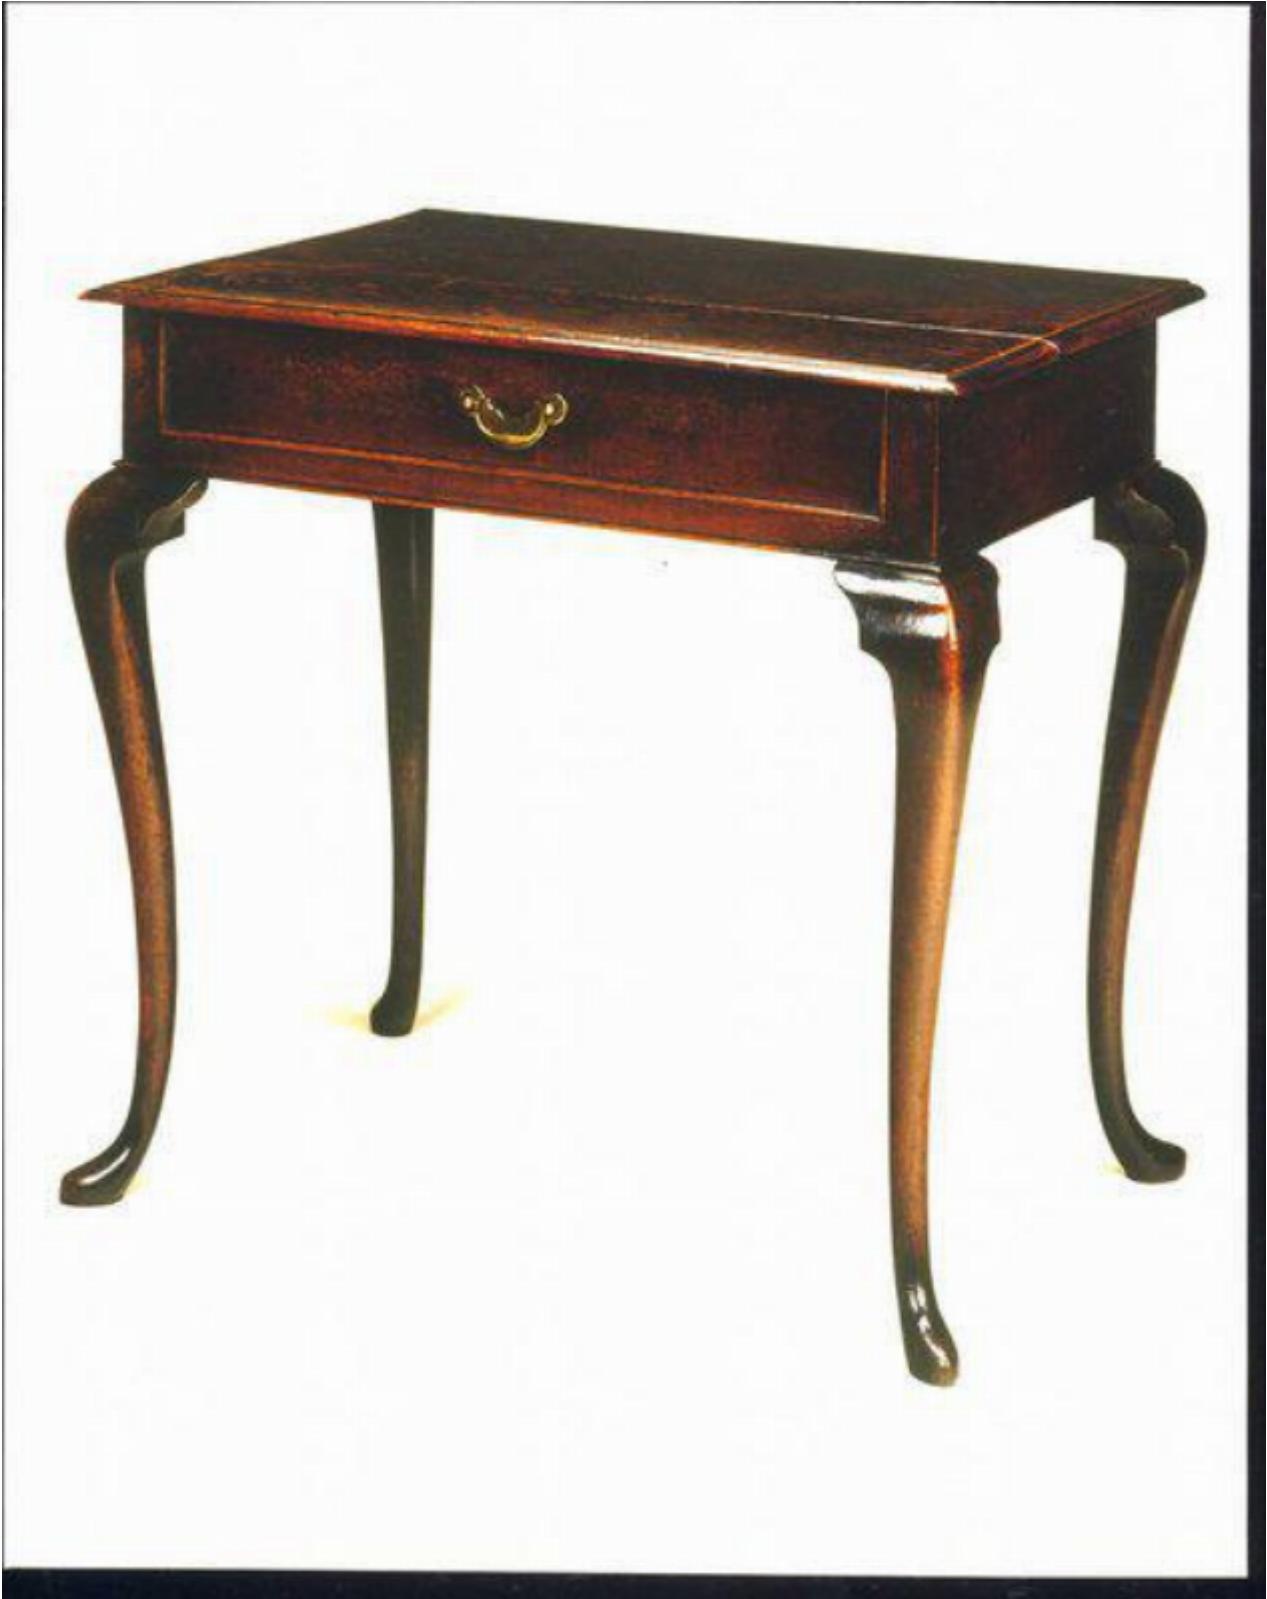

A fine Queen Anne side table

Sold

REF: 10504

Height: 69 cm (27.2")

Width: 71 cm (28")

Depth: 50 cm (19.7")

Description

Plank top with moulded edge above a single frieze drawer with original brass handle. Standing on cabriole legs with plain hoof feet. Excellent original colour and patination. Old repair to small section of cabriole leg moulding. English, circa 1710.