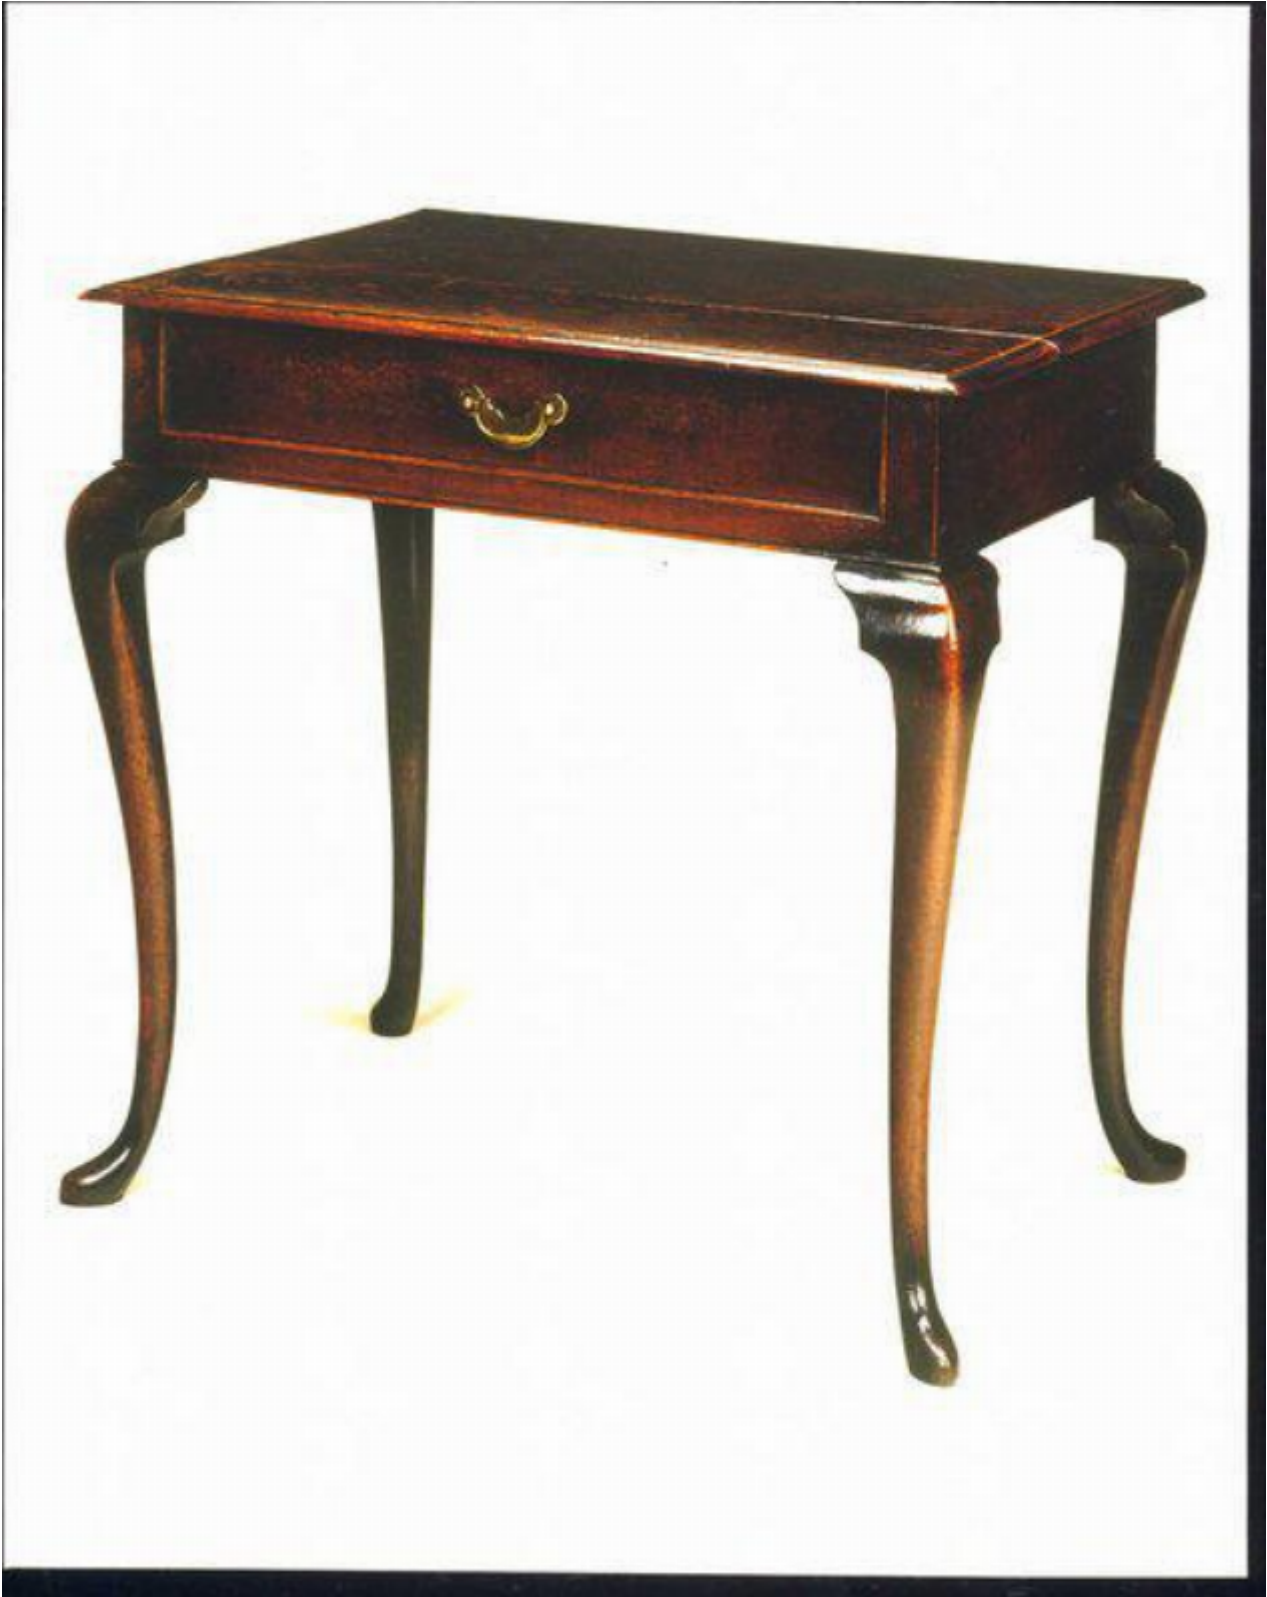

A fine Queen Anne side table

Sold

REF: 10504

Height: 69 cm (27.2")

Width: 71 cm (28")

Depth: 50 cm (19.7")

Description

Plank top with moulded edge above a single frieze drawer with original brass handle. Standing on cabriole legs with plain hoof feet. Excellent original colour and patination. Old repair to small section of cabriole leg moulding. English, circa 1710.