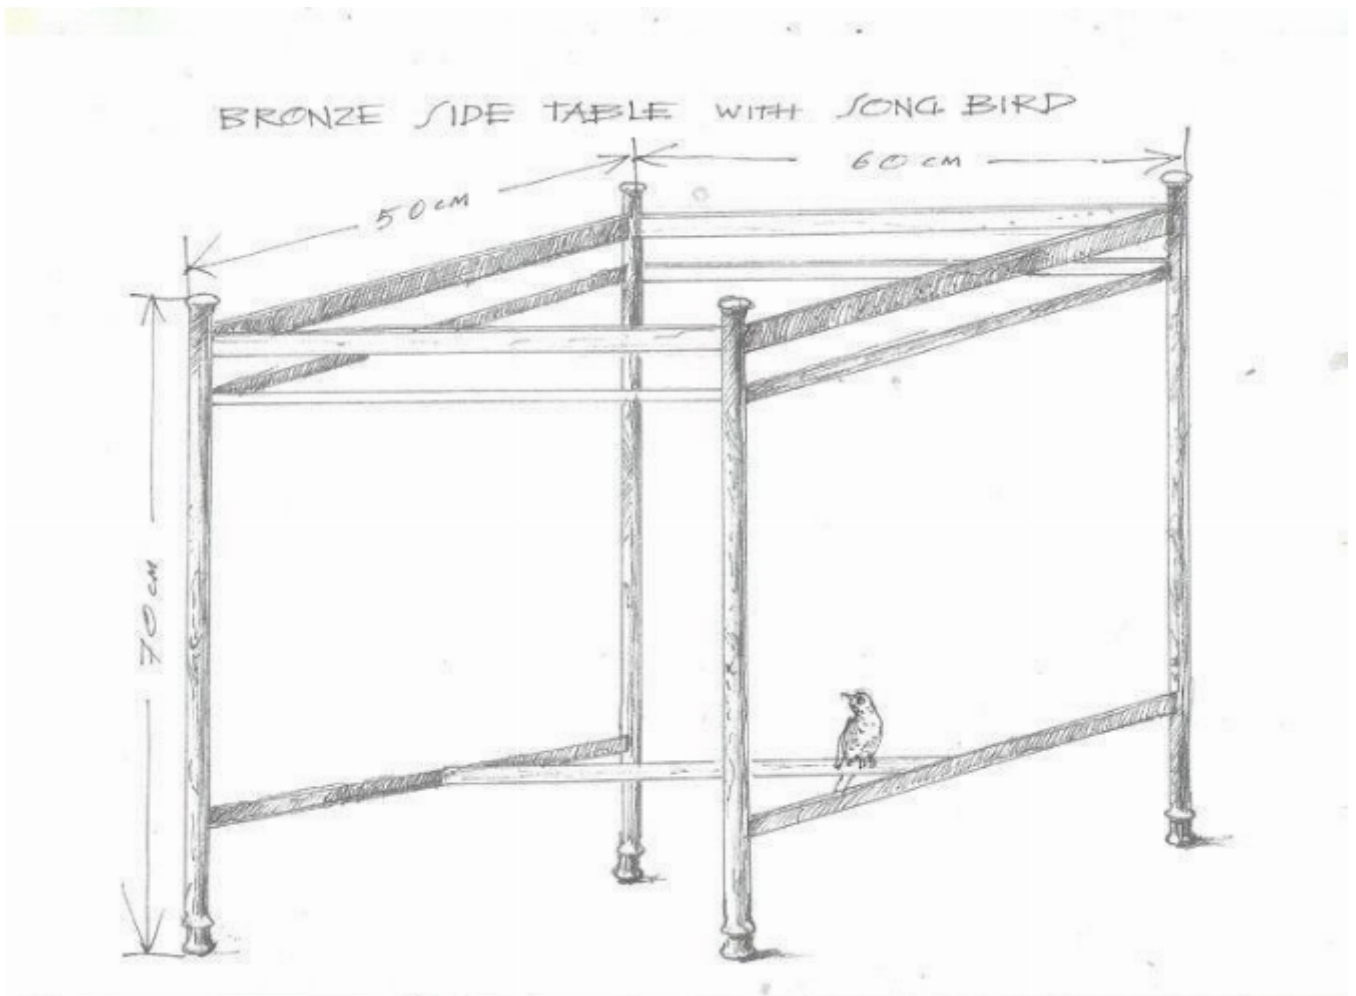

A custom-made, bronze, sidetable with songbird

Sold

REF: 11090

## Description