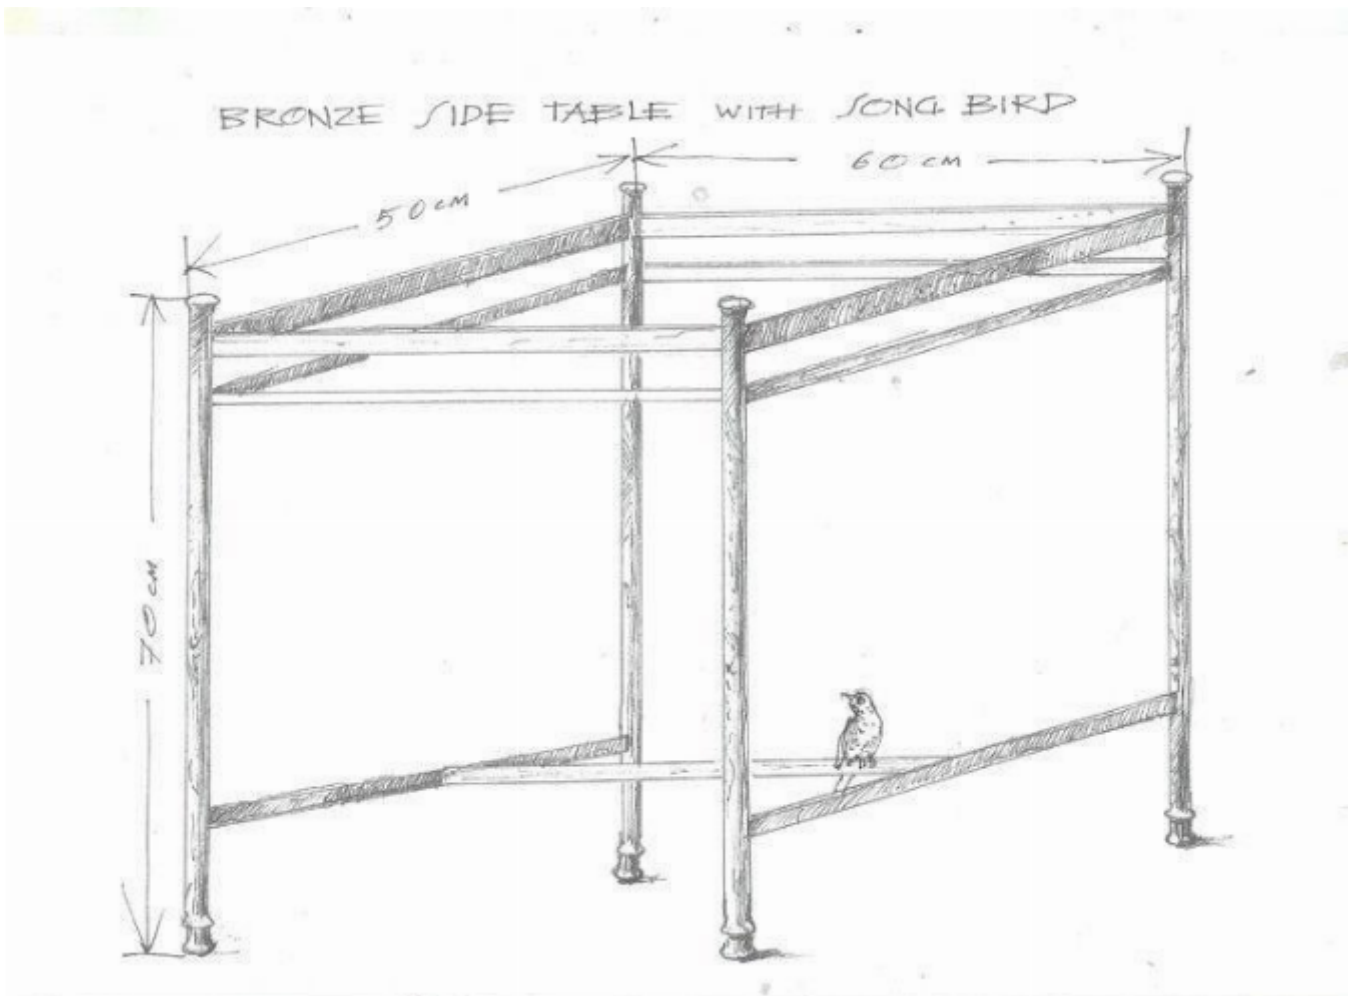

A custom-made, bronze, sidetable with songbird

Sold

REF: 11090

## Description