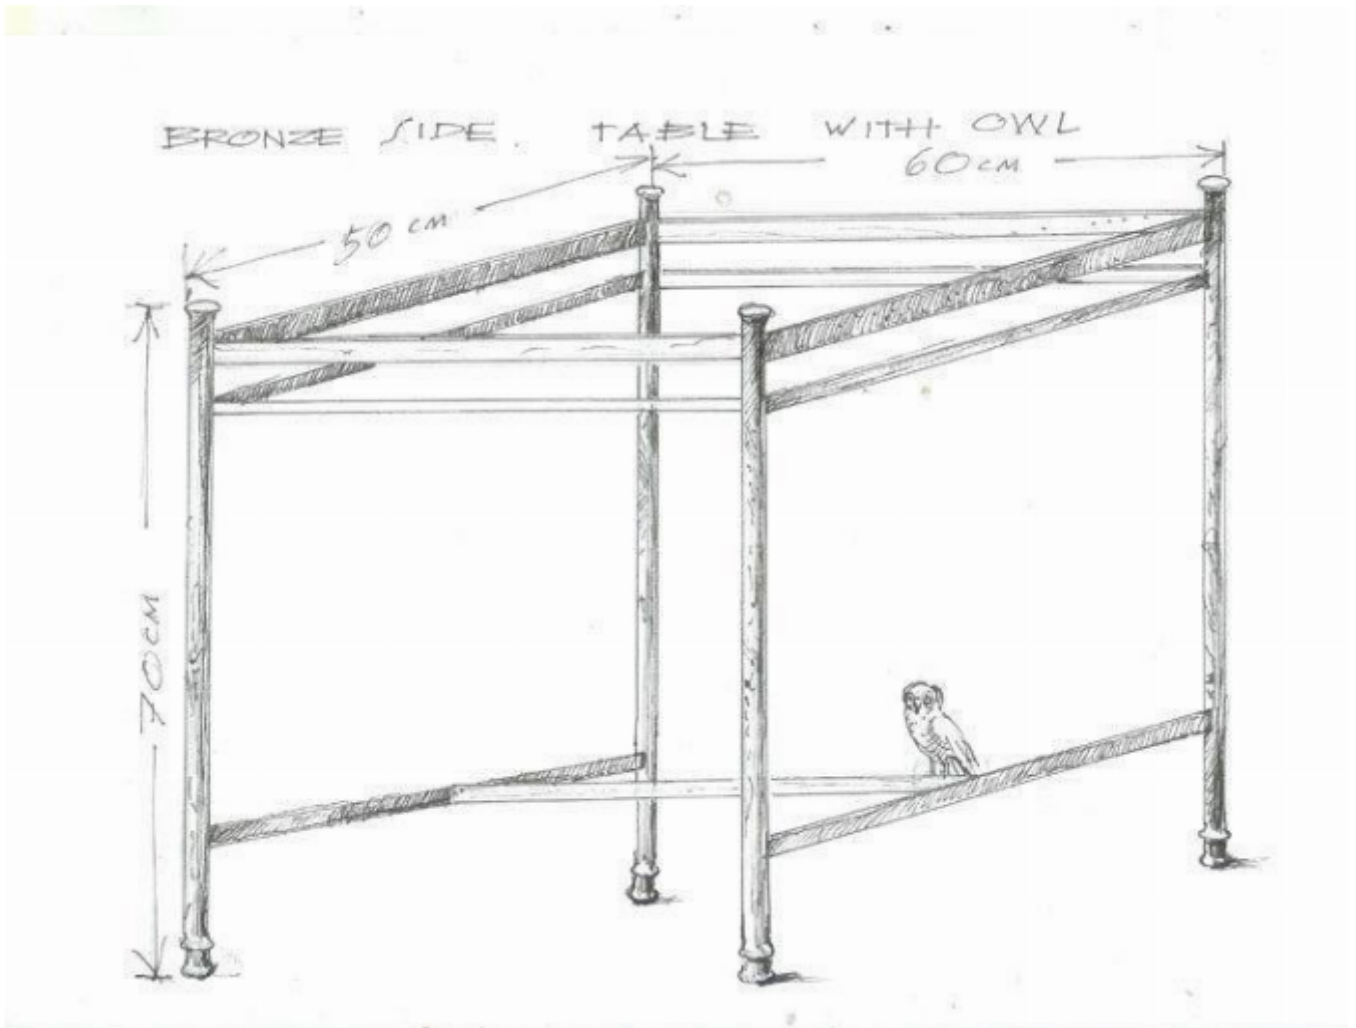

A custom-made, bronze, sidetable with owl

Sold

REF: 11089

Description