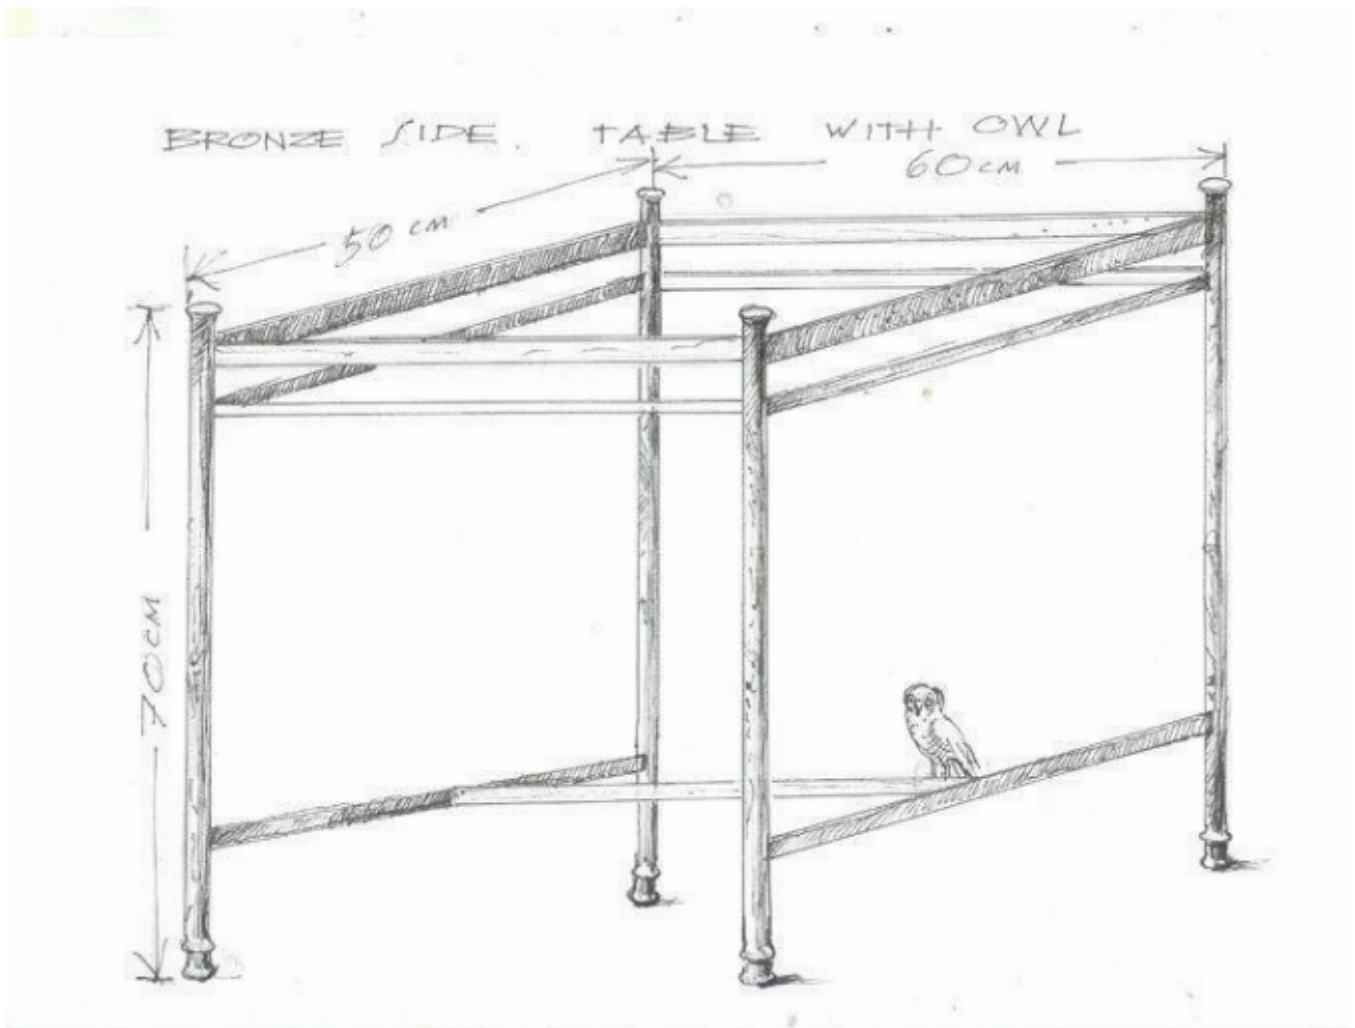

A custom-made, bronze, sidetable with owl

Sold

REF: 11089

## Description