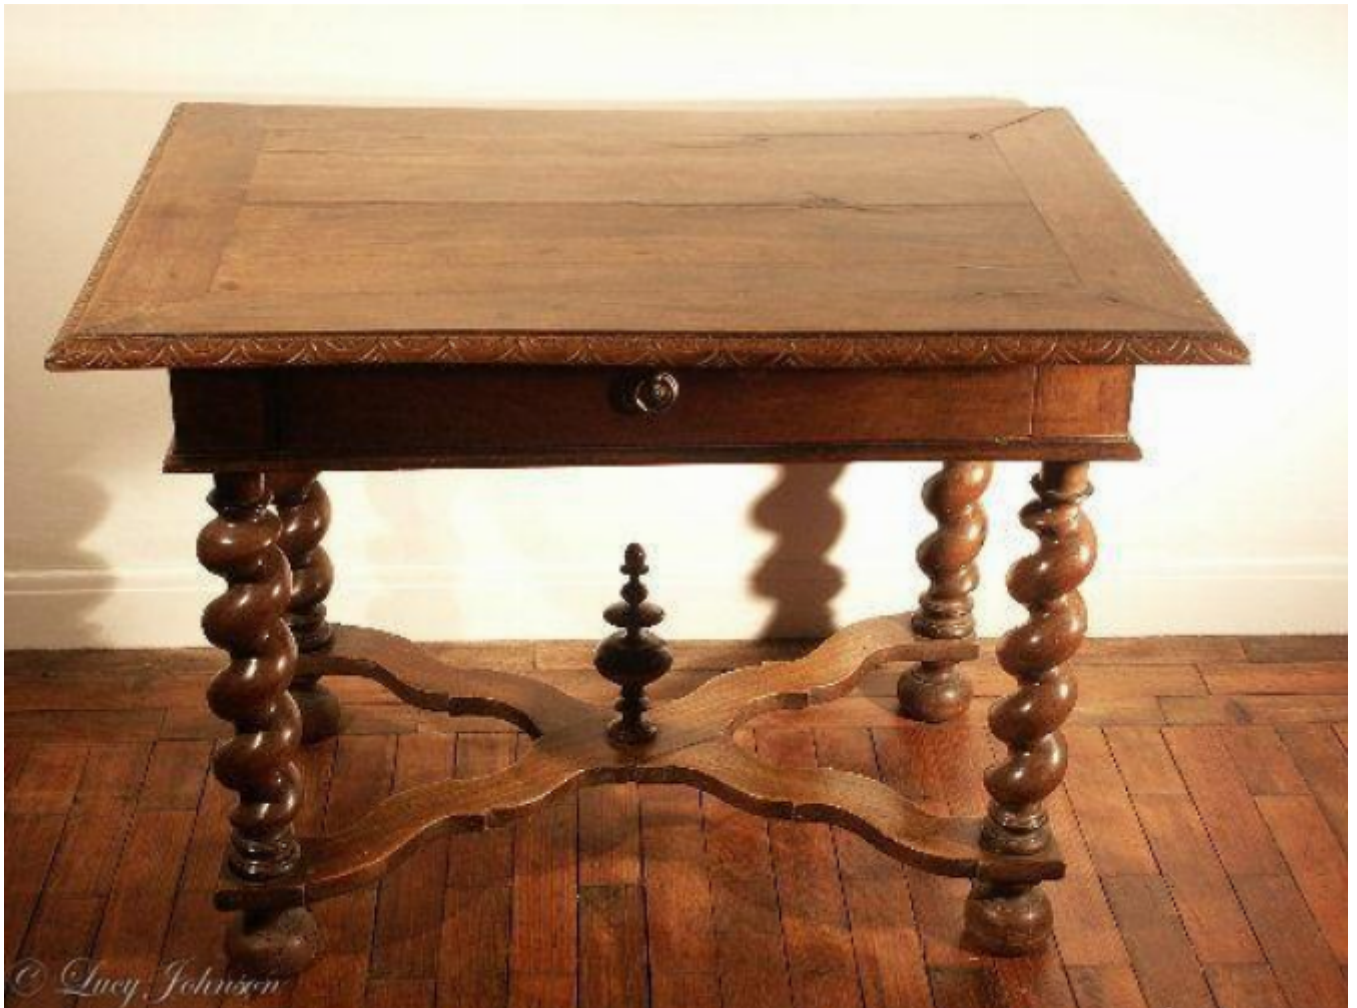

A 19th century, French walnut sidetable

Sold

REF: 10094

Description

The plank top with a cleated edge. The frieze fitted with a single drawer with a brass knob. Standing on barley-twist turned legs joined by a shaped 'H' stretcher with a central finial. On bun feet. Excellent original colour and patina. First quarter of the 19th century.