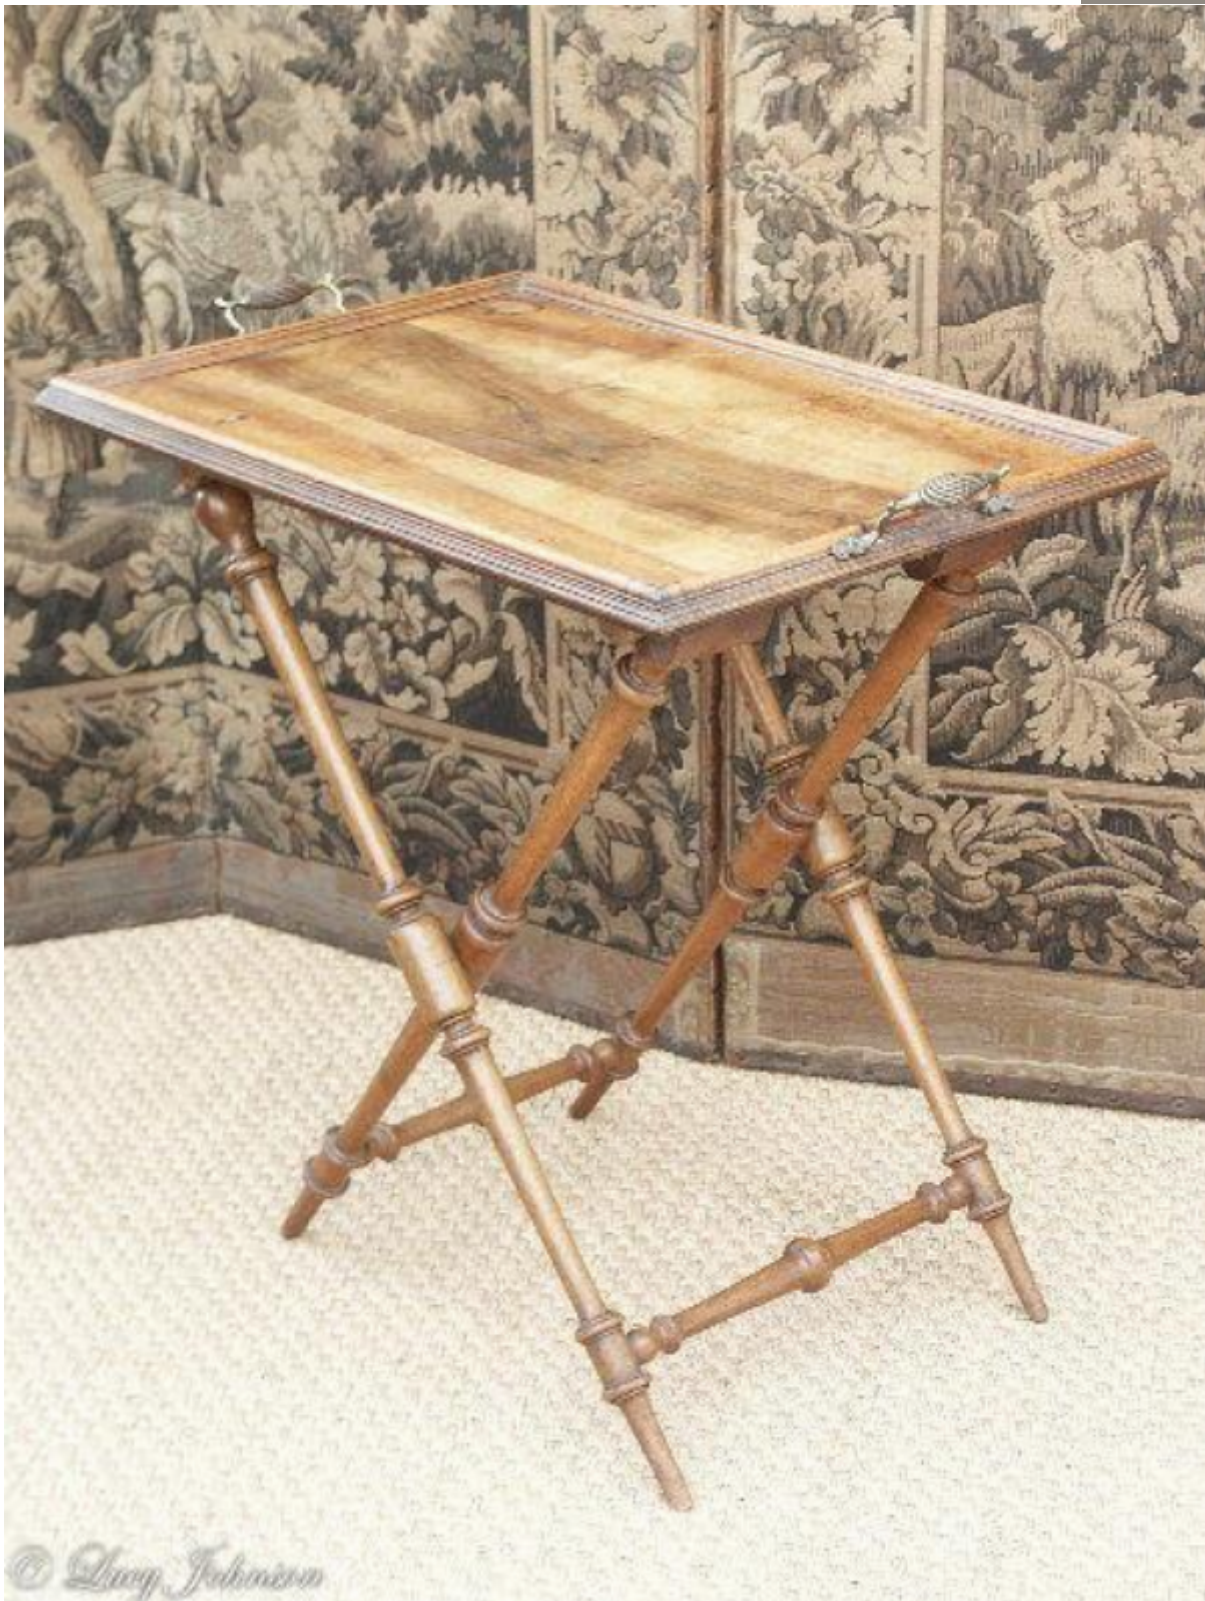

A 19th century, French, walnut, butlers tray

Sold

REF: 10072

Height: 77 cm (30.3")

Width: 72 cm (28.3")

Depth: 49 cm (19.3")

Description

The detachable tray top with a moulded edge and brass handles. The fold-up frame with turned legs and stretchers.