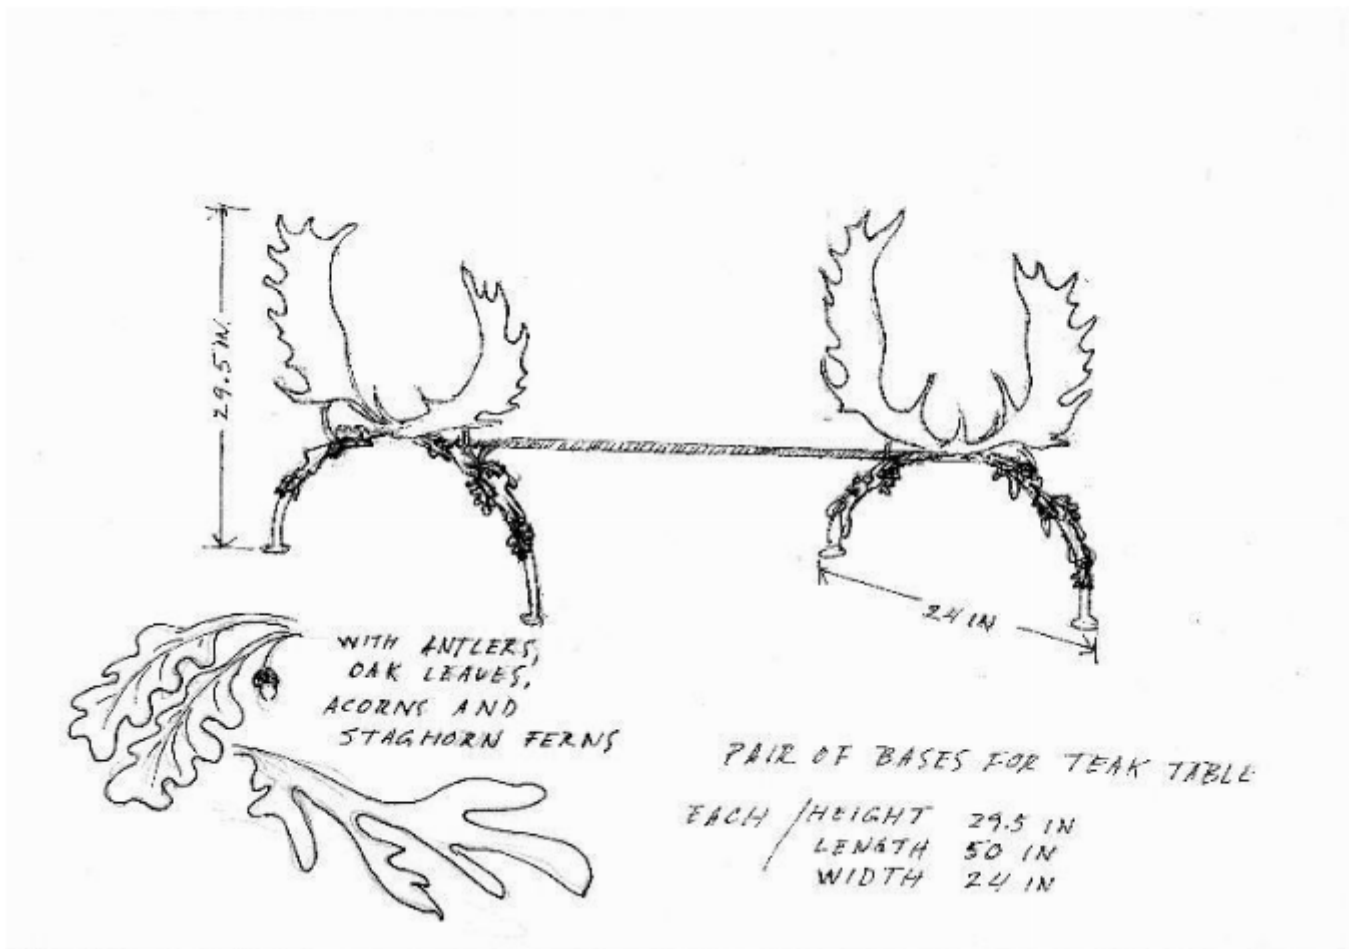

A custom-made, pair of bronze dining tables with antler decoration (2014)

Sold

REF: 11058

Height: 75 cm (29.5")

Width: 127 cm (50")

Depth: 86 cm (33.9")

## Description

for a shooting lodge