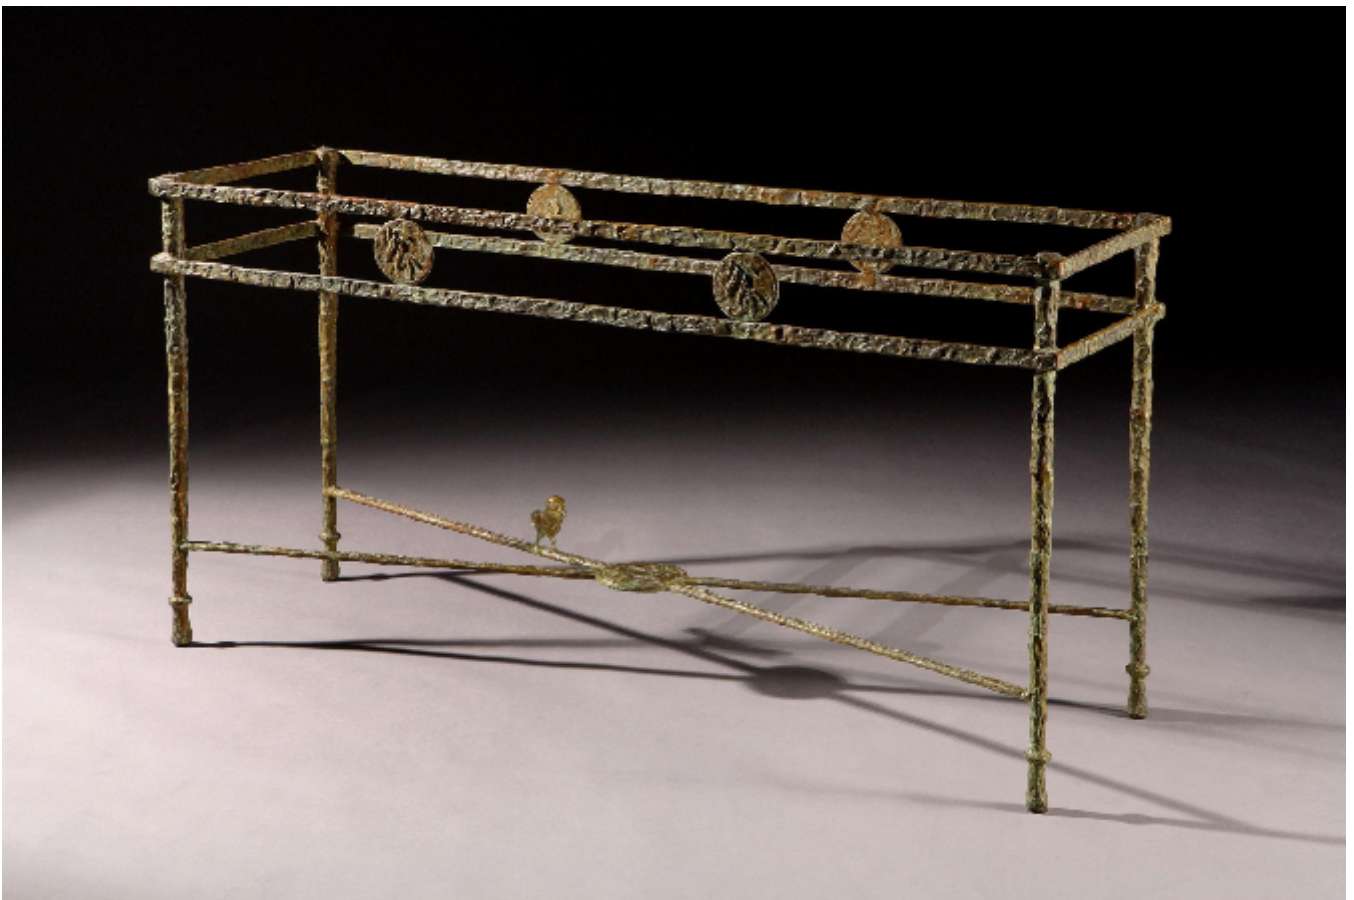

Unique, large bronze console table with songbird

Sold

REF: 10786

Height: 74 cm (29.1")

Width: 144 cm (56.7")

Depth: 44 cm (17.3")

Description