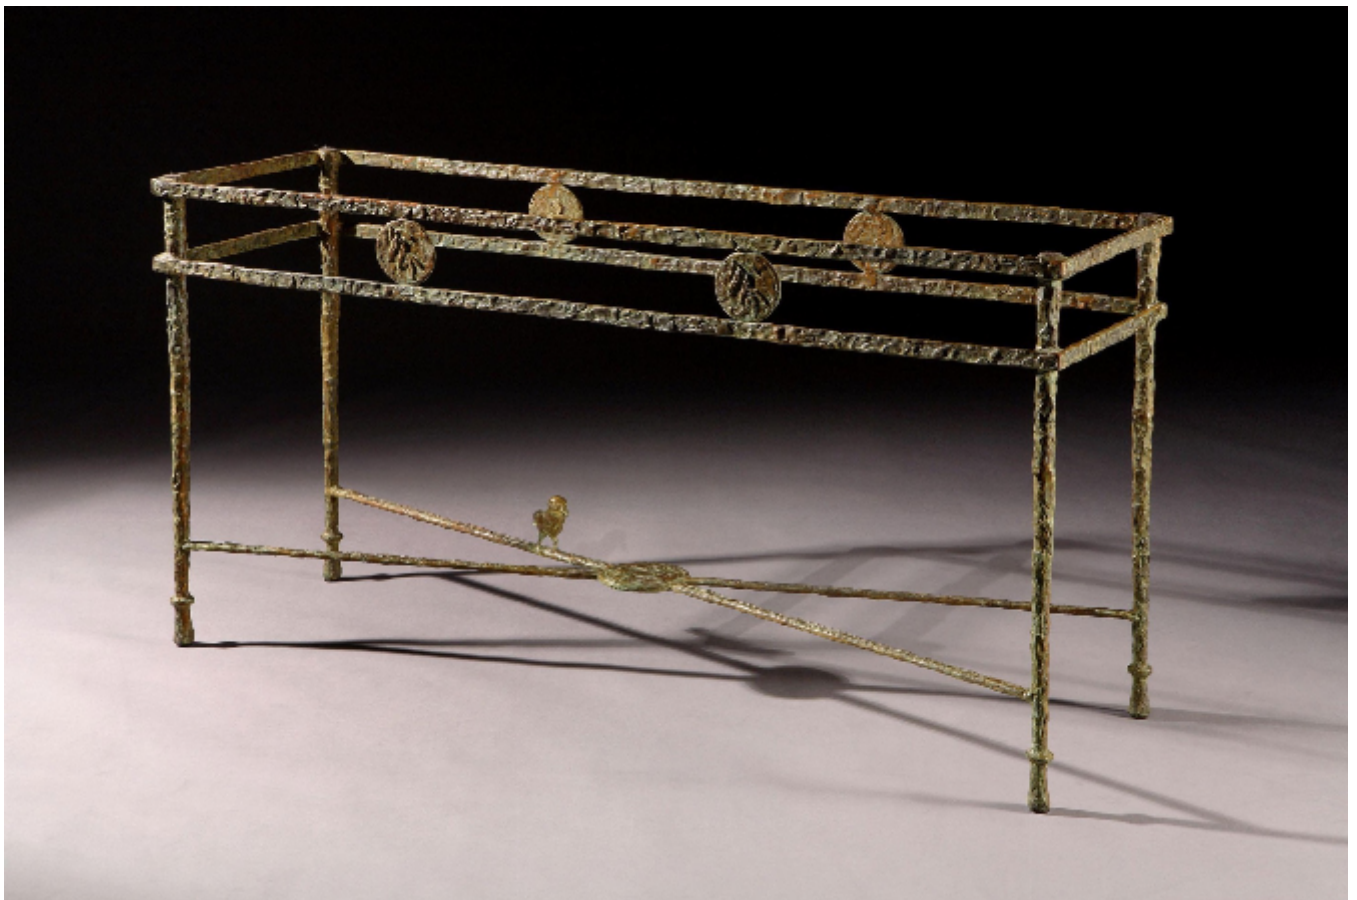

Unique, large bronze console table with songbird

Sold

REF: 10786

Height: 74 cm (29.1")

Width: 144 cm (56.7")

Depth: 44 cm (17.3")

Description