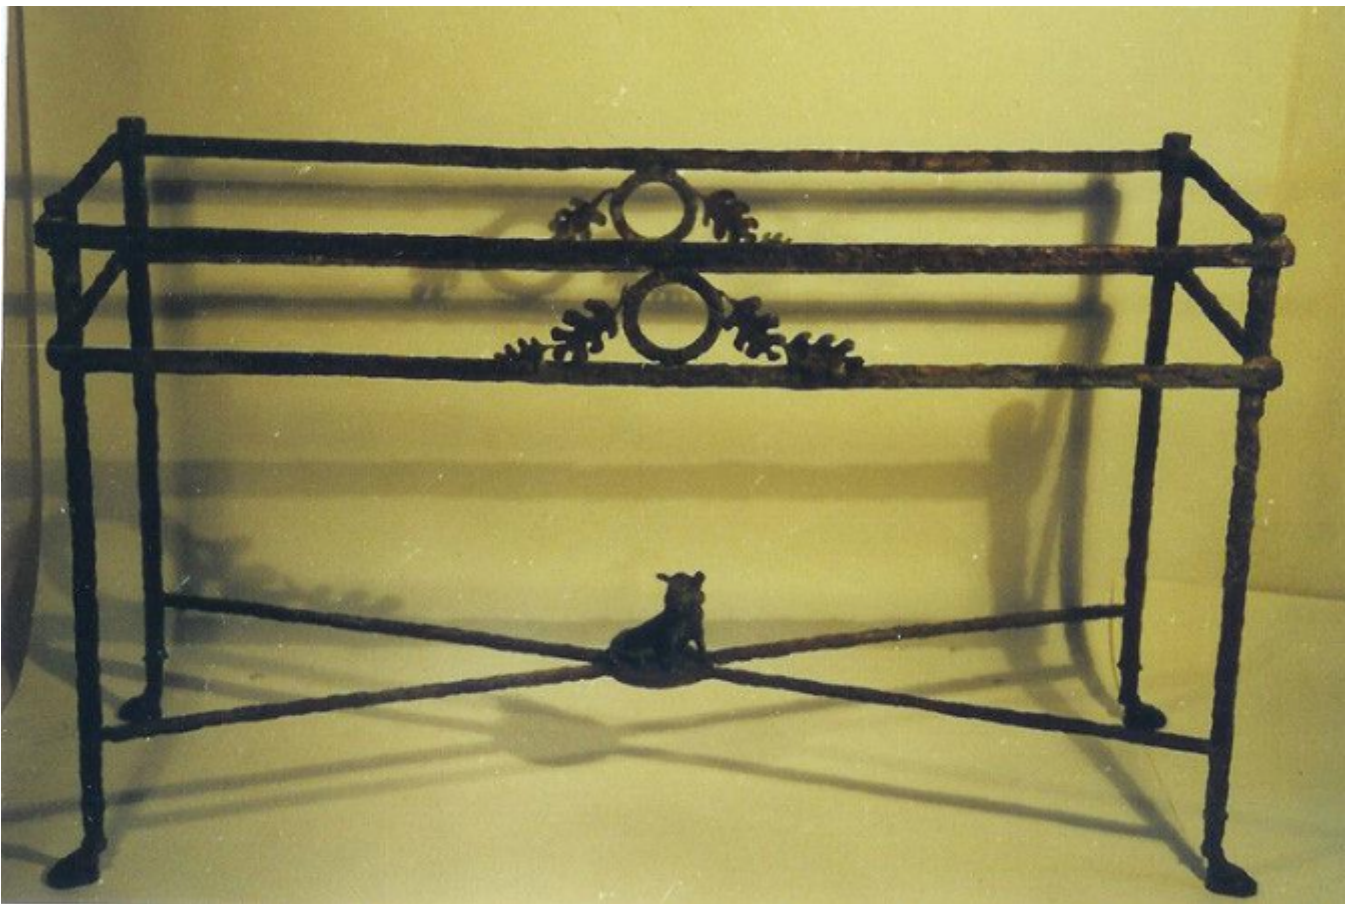

A custom-made, bronze console table with wild boar

Sold

REF: 11074