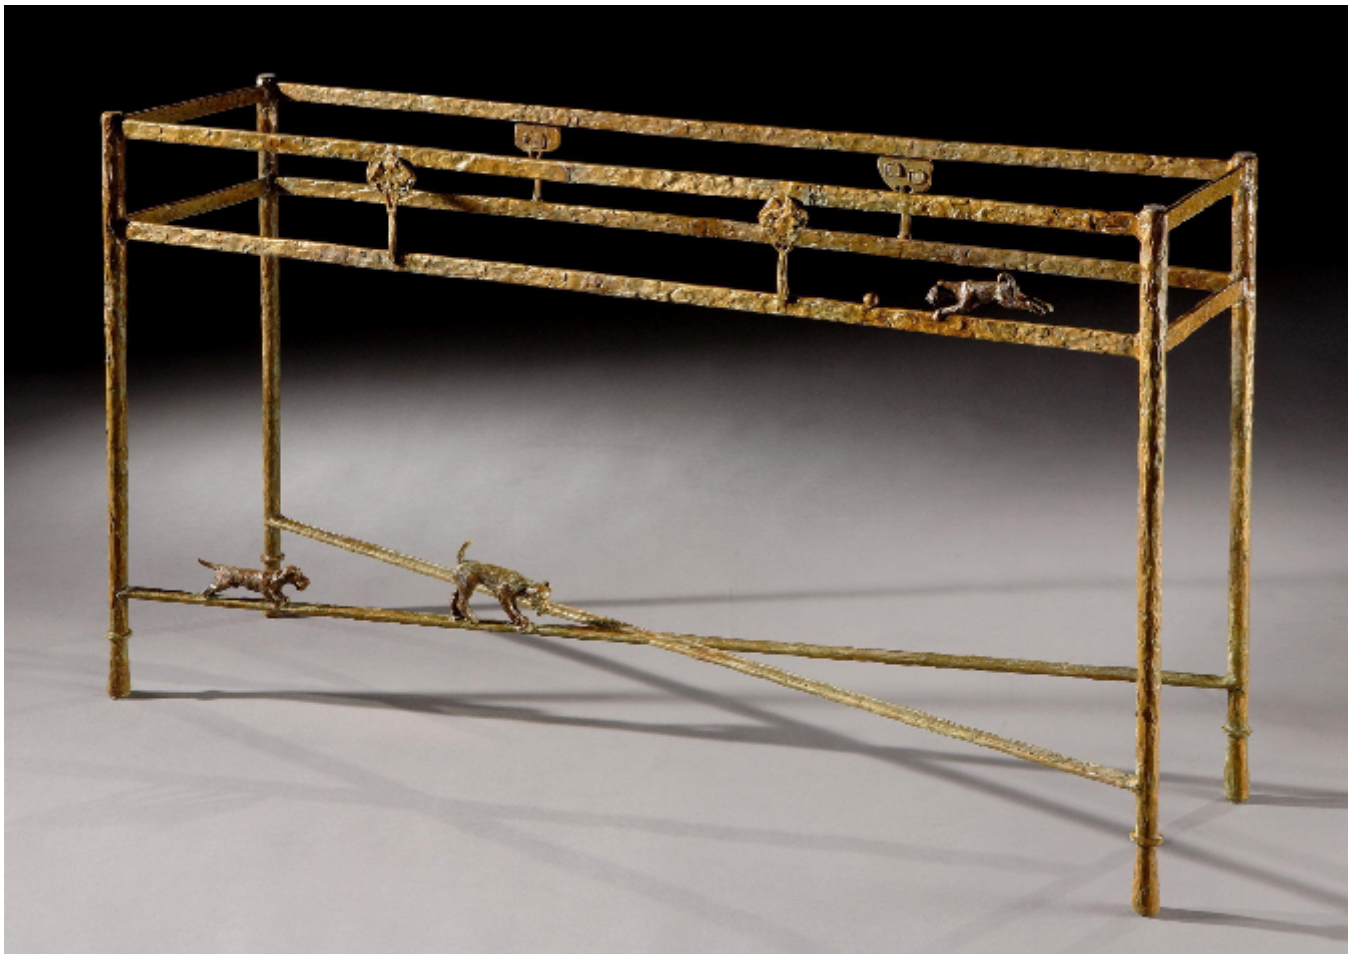

A custom made, unique, bronze, console table for an apartment in the Carlyle Hotel, NY, inspired by the Ludwig Bemelman's murals in the Bemelan's Bar

Sold

REF: 10823

Description

This console is for an apartment in Manhattan close to Central Park. It is inspired by the Bemelman's murals and the client's own dogs