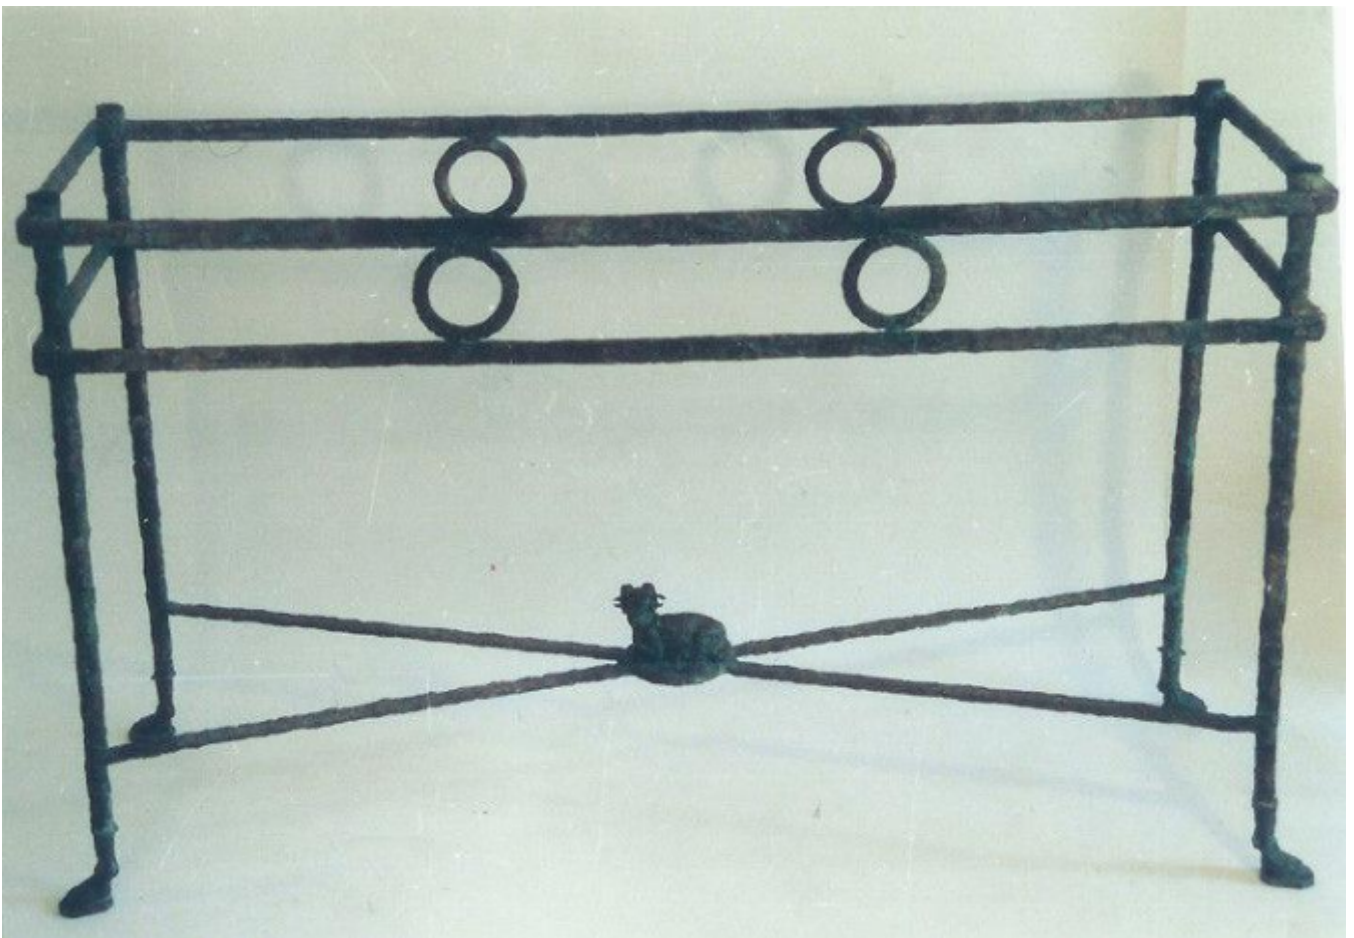

A custom-made, bronze, console table with ram

Sold

REF: 11075

Description