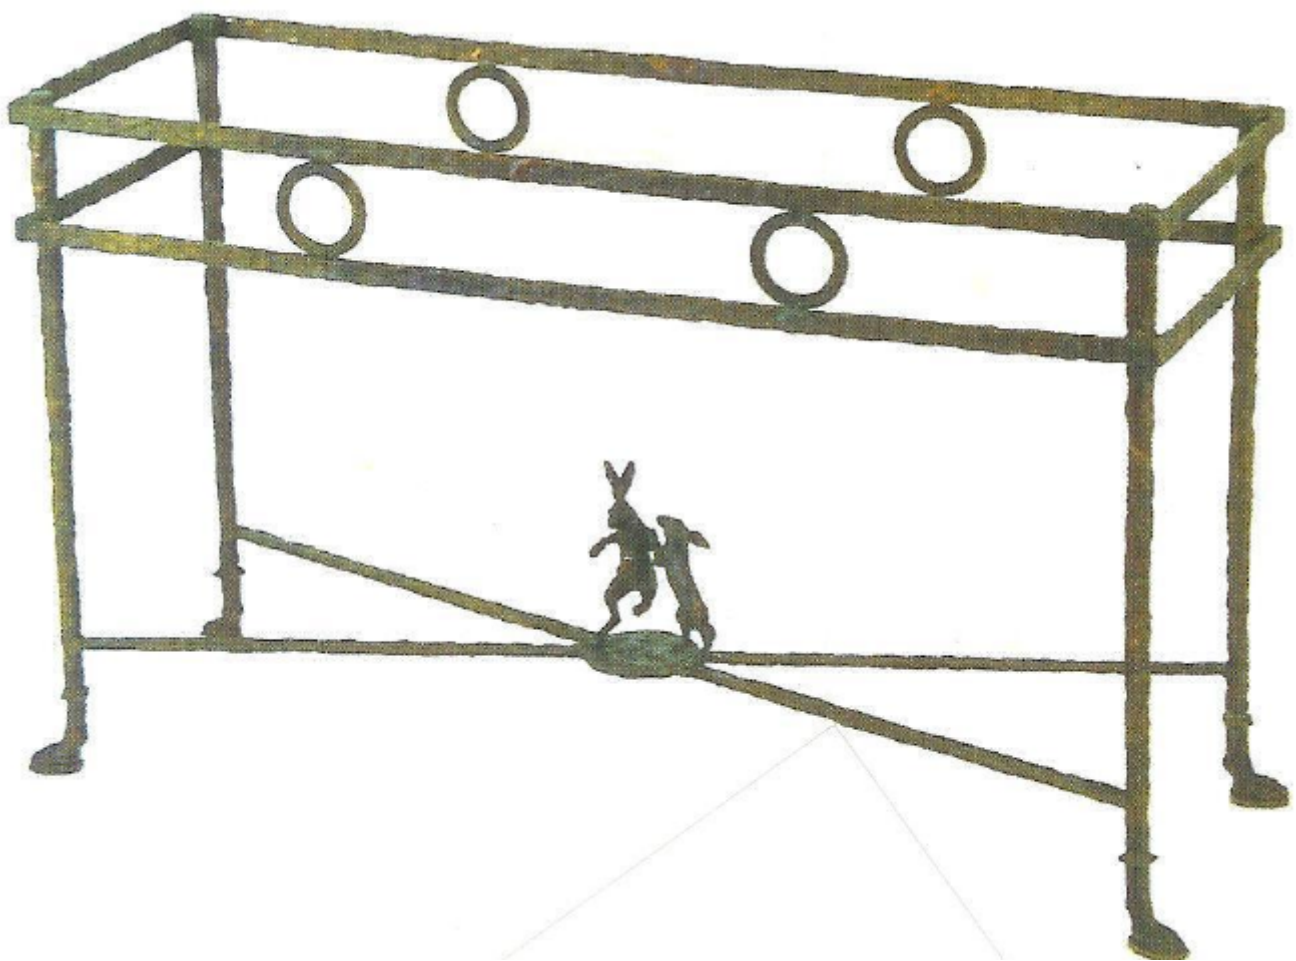

A custom-made, bronze, console table with hares

Sold

REF: 11073

Description