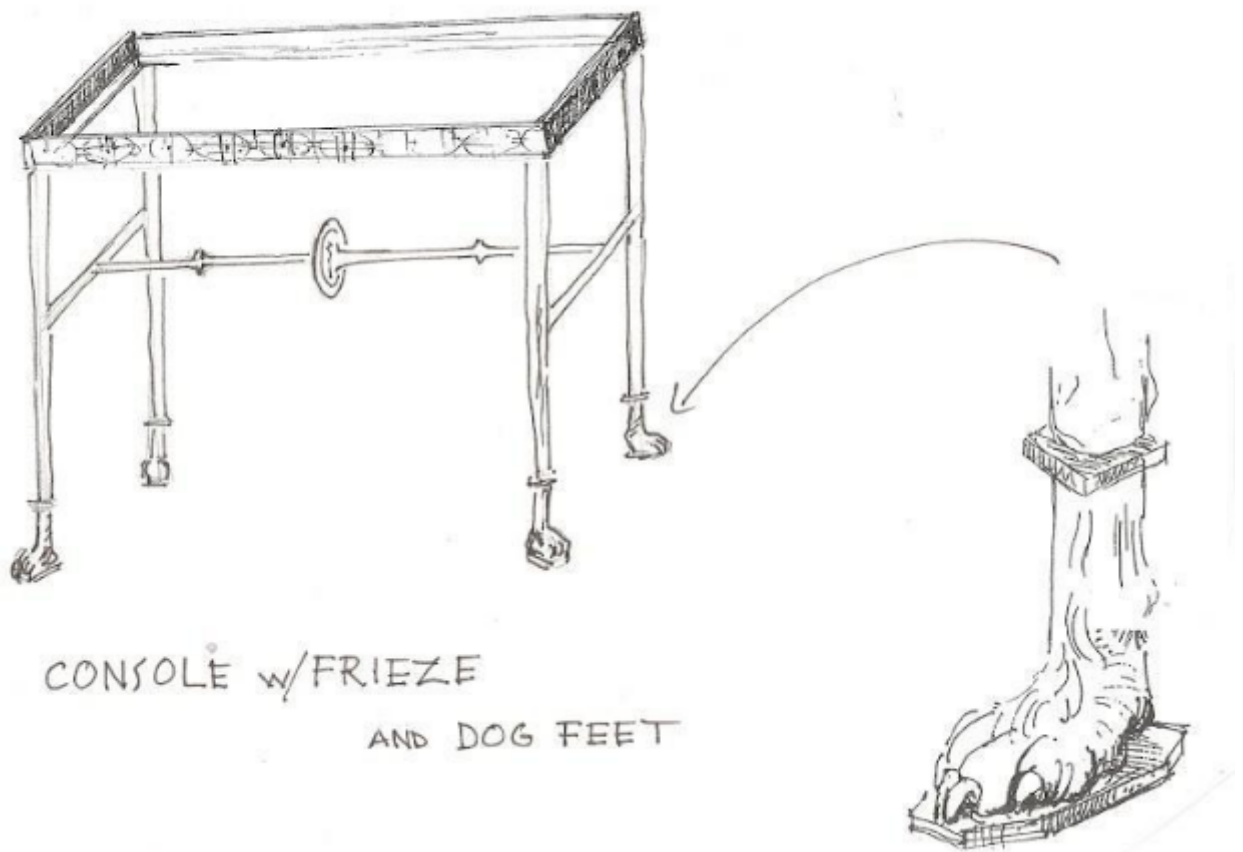

A custom-made, bronze, console table with dog feet

Sold

REF: 11070

Description