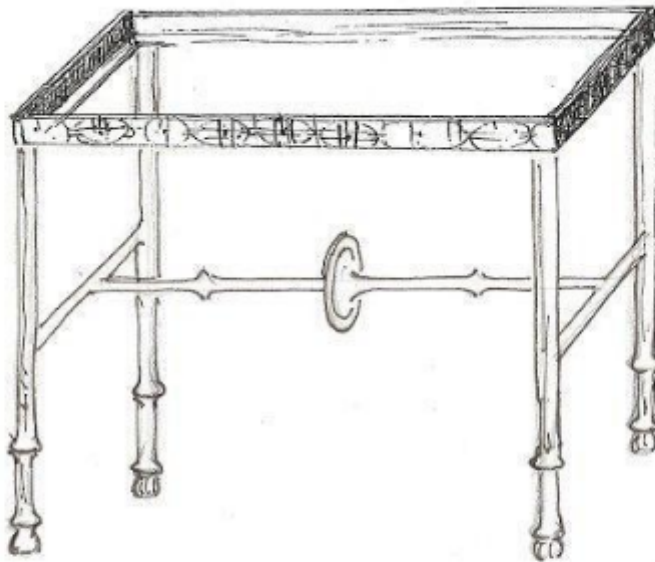

A custom-made, bronze, console table with classical frieze (2015)

Sold

FRIEZE 1

REF: 11062

## Description