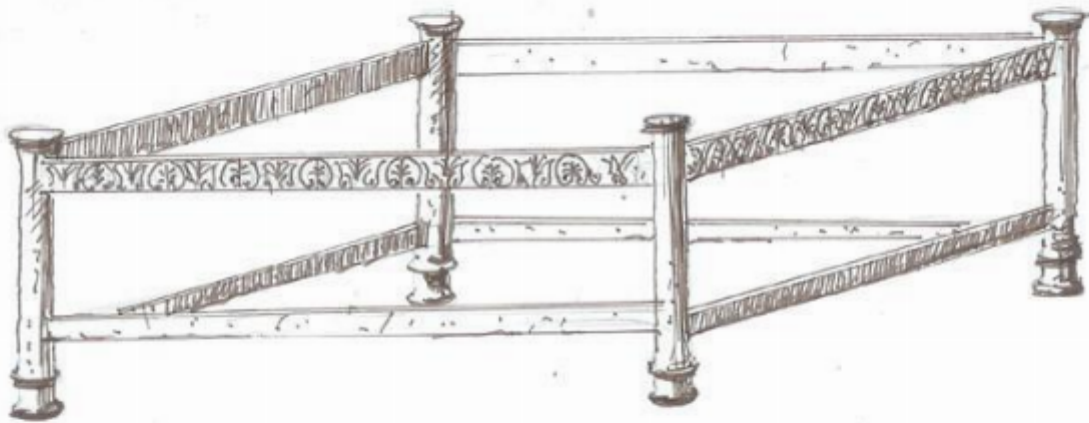

A custom-made, bronze, low table for freestanding top with classical  
freize

Sold

SALON TABLE WITH RELIEF

REF: 11066

## Description