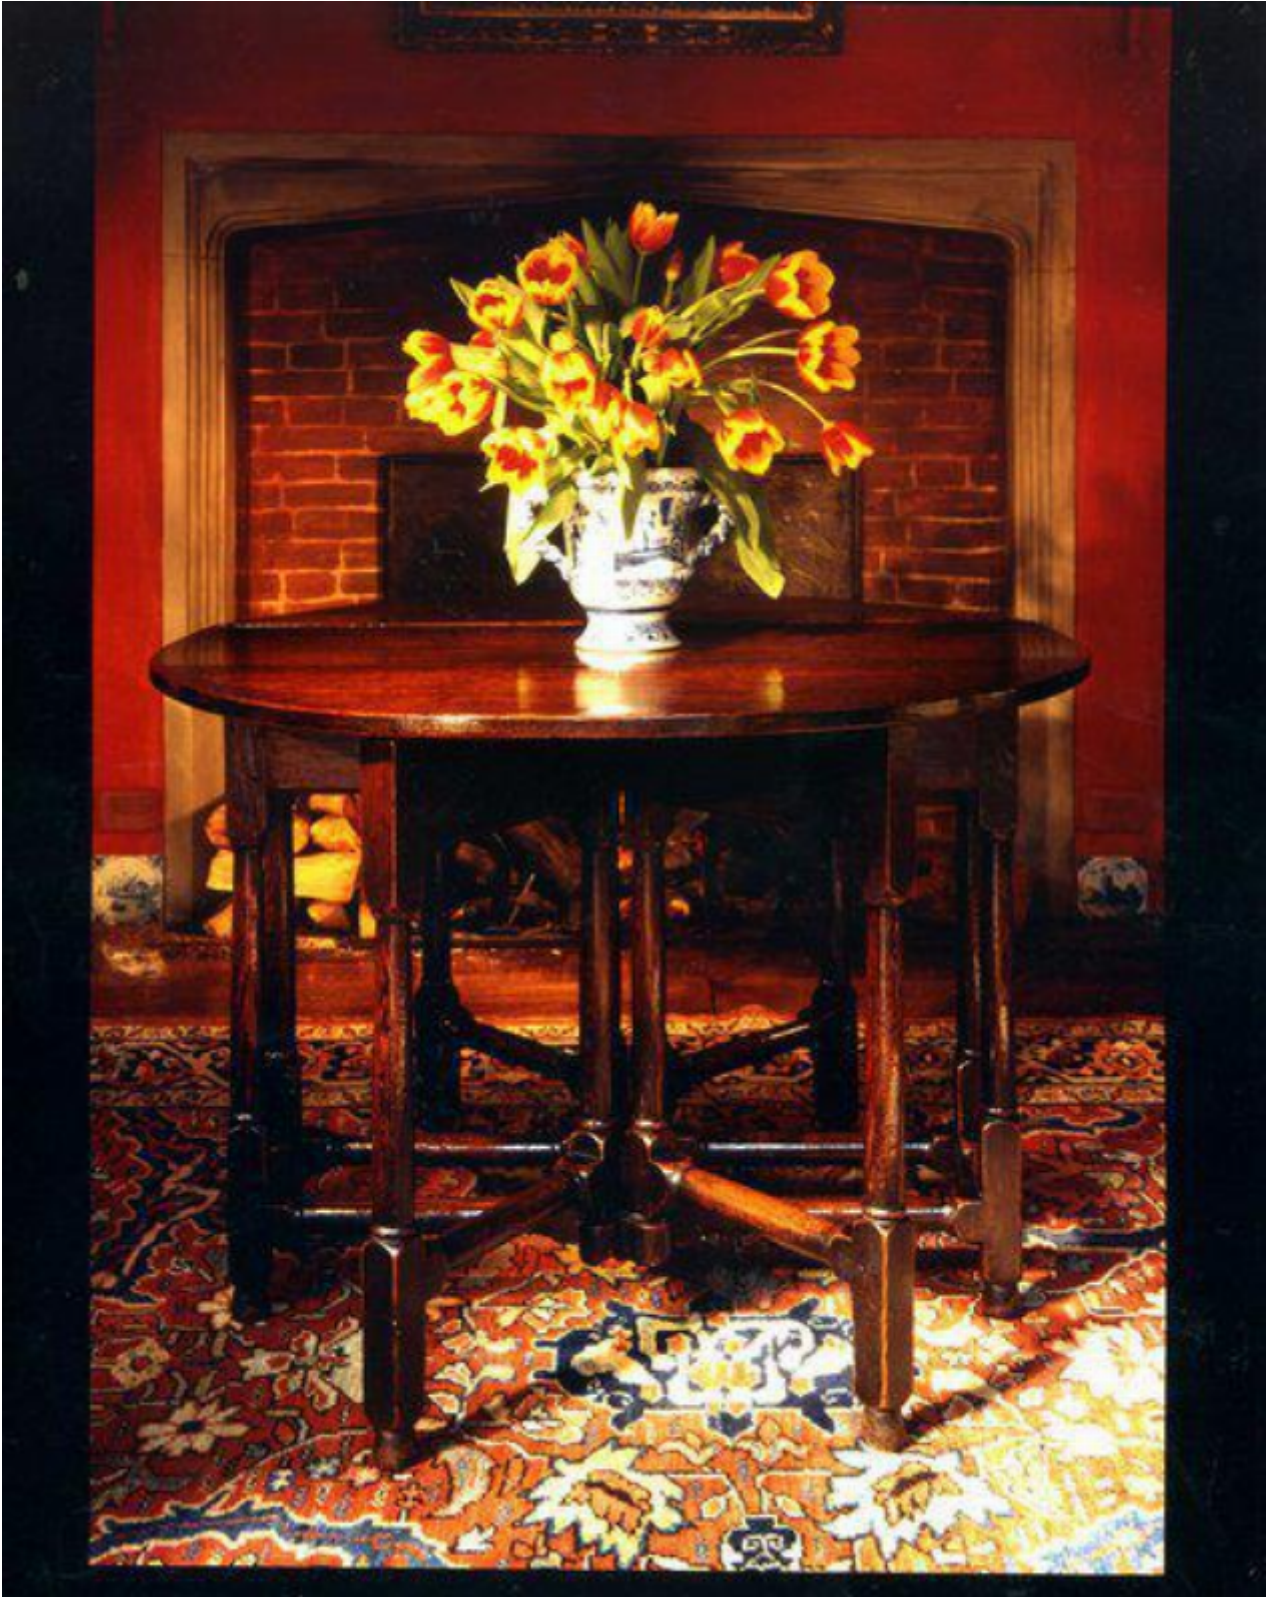

A rare Queen Anne joined oak double gateleg centre table

Sold

REF: 10383

Height: 73 cm (28.7")

Width: 105 cm (41.3")

Depth: 38 cm (15")

## Description

Plank top in three sections, with plain frieze. Standing on gun-barrel turned legs, joined by gun-barrel turned stretchers. Excellent colour and patination. In rare original condition. English, circa 1710.