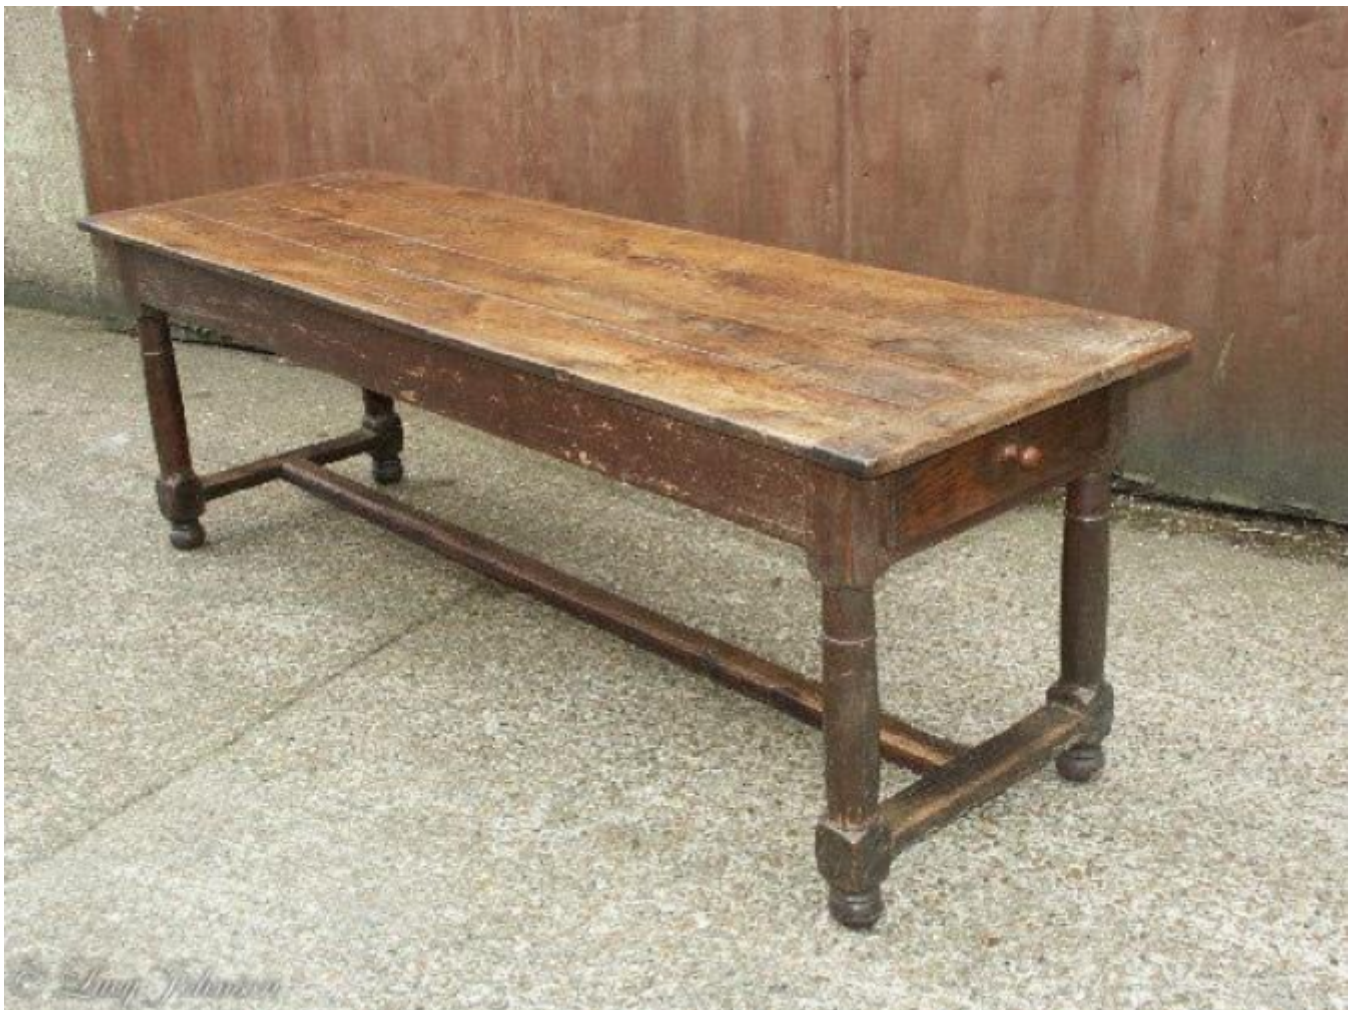

An exceptional, early-18th century oak farmhouse table

Sold

REF: 10098

Height: 76 cm (29.9")

Width: 229 cm (90.2")

Depth: 74 cm (29.1")

## Description

The triple, plank top with cleats at either end, with some old patches, and with an exceptional surface. The frieze fitted with drawers at either end, one with its lock and key and the other with a wooden knob. Standing on elegant column turned legs with old repairs to losses joined by an 'h' stretcher. Exceptional colour and patina. Probably French, first quarter of the 18th century.