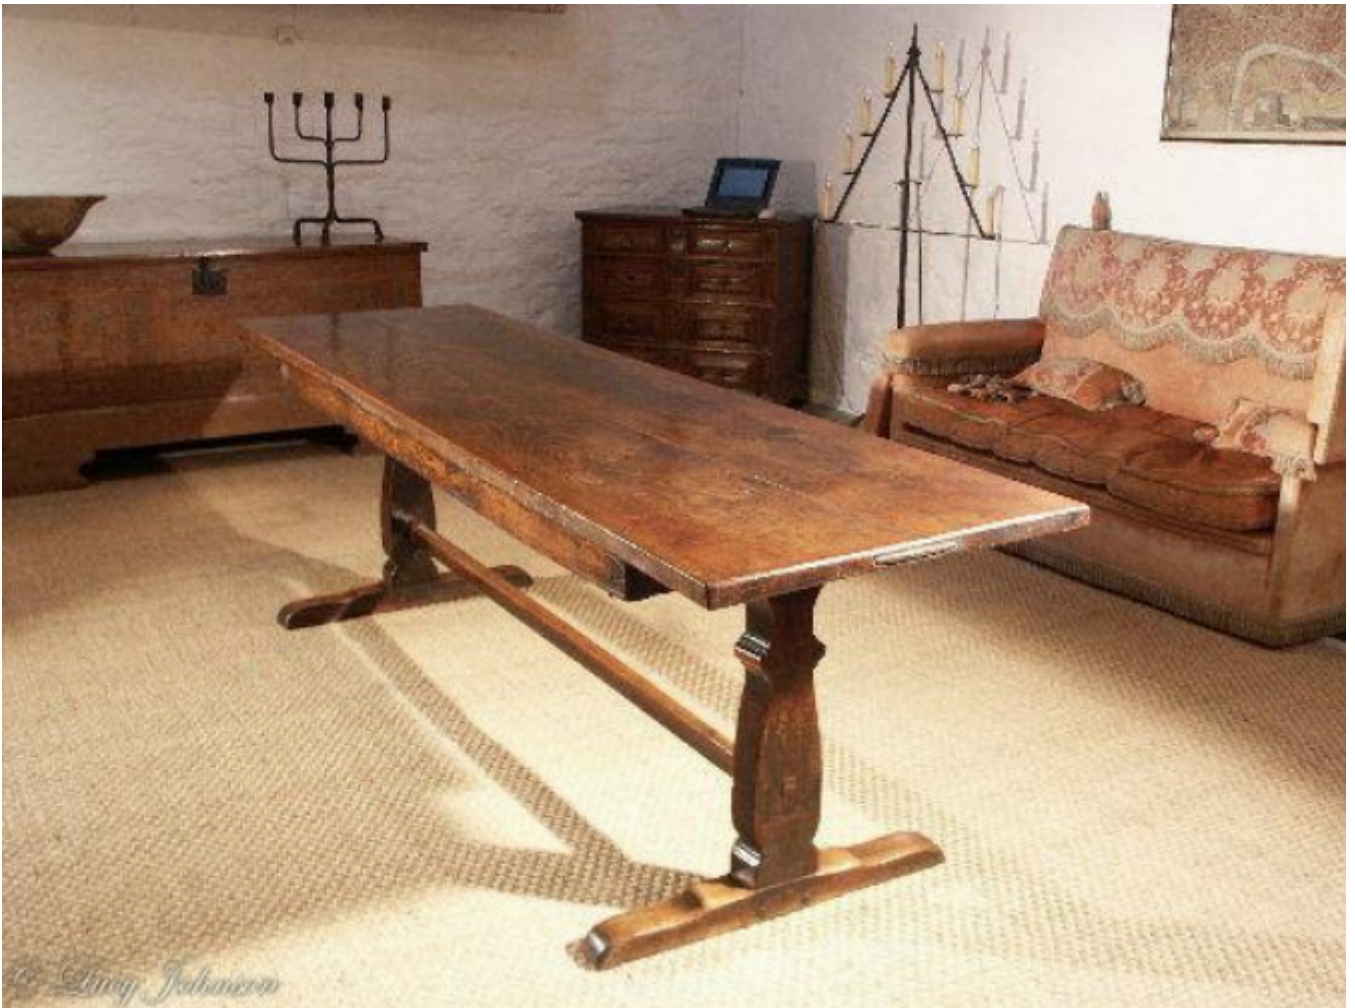

An early-18th century, long, 10-12 seater, oak trestle table

Sold

REF: 10133

Height: 76 cm (29.9")

Width: 265 cm (104.3")

Depth: 74 cm (29.1")

Description

The two plank, 1.5", oak top has some old patches and metal staples at either end. There are two patches along the side edges, and some light shaving, most likely due to old woodworm damage. The top is secured to an oak frame with iron bolts, one of which is of recent manufacture. The trestles have an elegant, silhouette and stand on sleigh feet one of which has an old patch. The table is supported by a single stretcher which has slight, old worm damage. Excellent original colour and patina. English, first half of the 18th century.