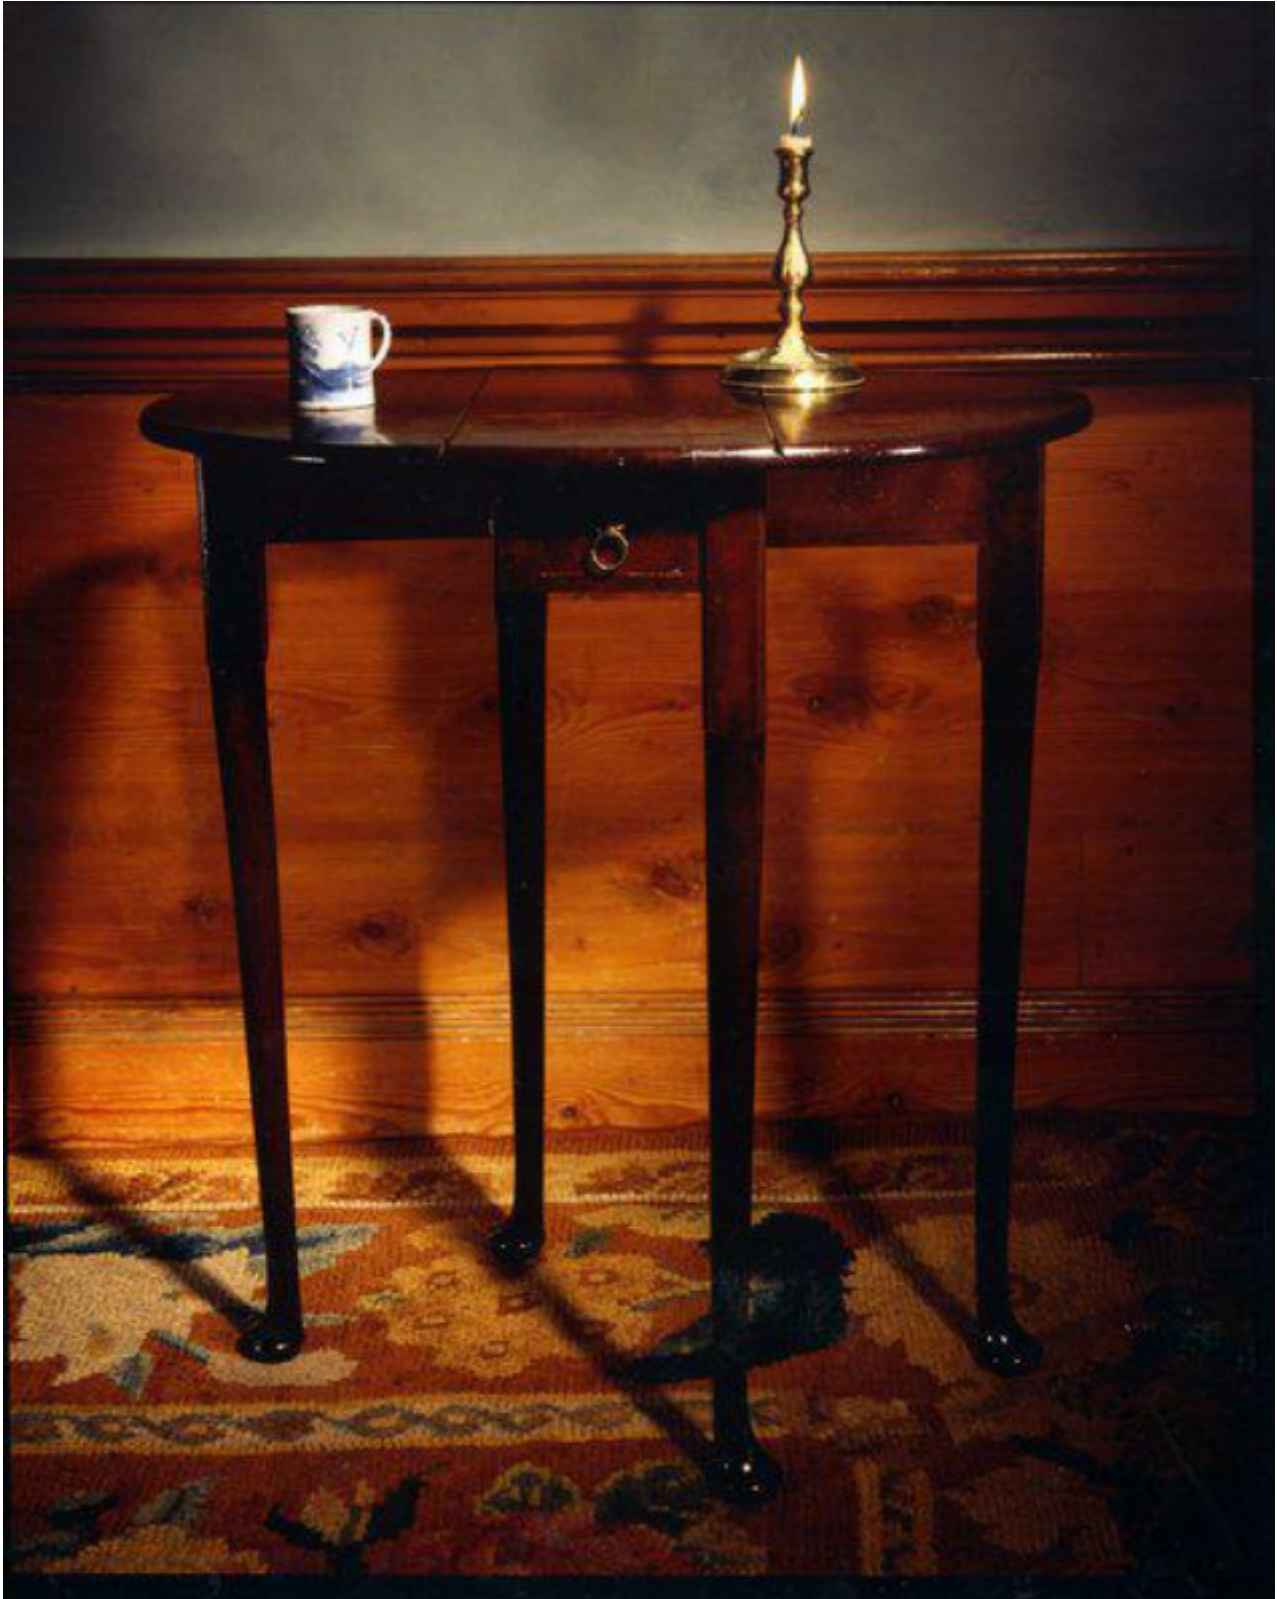

A rare mid-18th century, small, walnut gateleg table

Sold

REF: 10527

Height: 70 cm (27.6")

Width: 46 cm (18.1")

Depth: 22 cm (8.7")

## Description

The plank top in three sections, the two flaps retaining their original hinges. The frieze with a single drawer with its original handle. Standing on turned legs ending in pad feet. Excellent original colour and patination. English, first half of the 18th century.