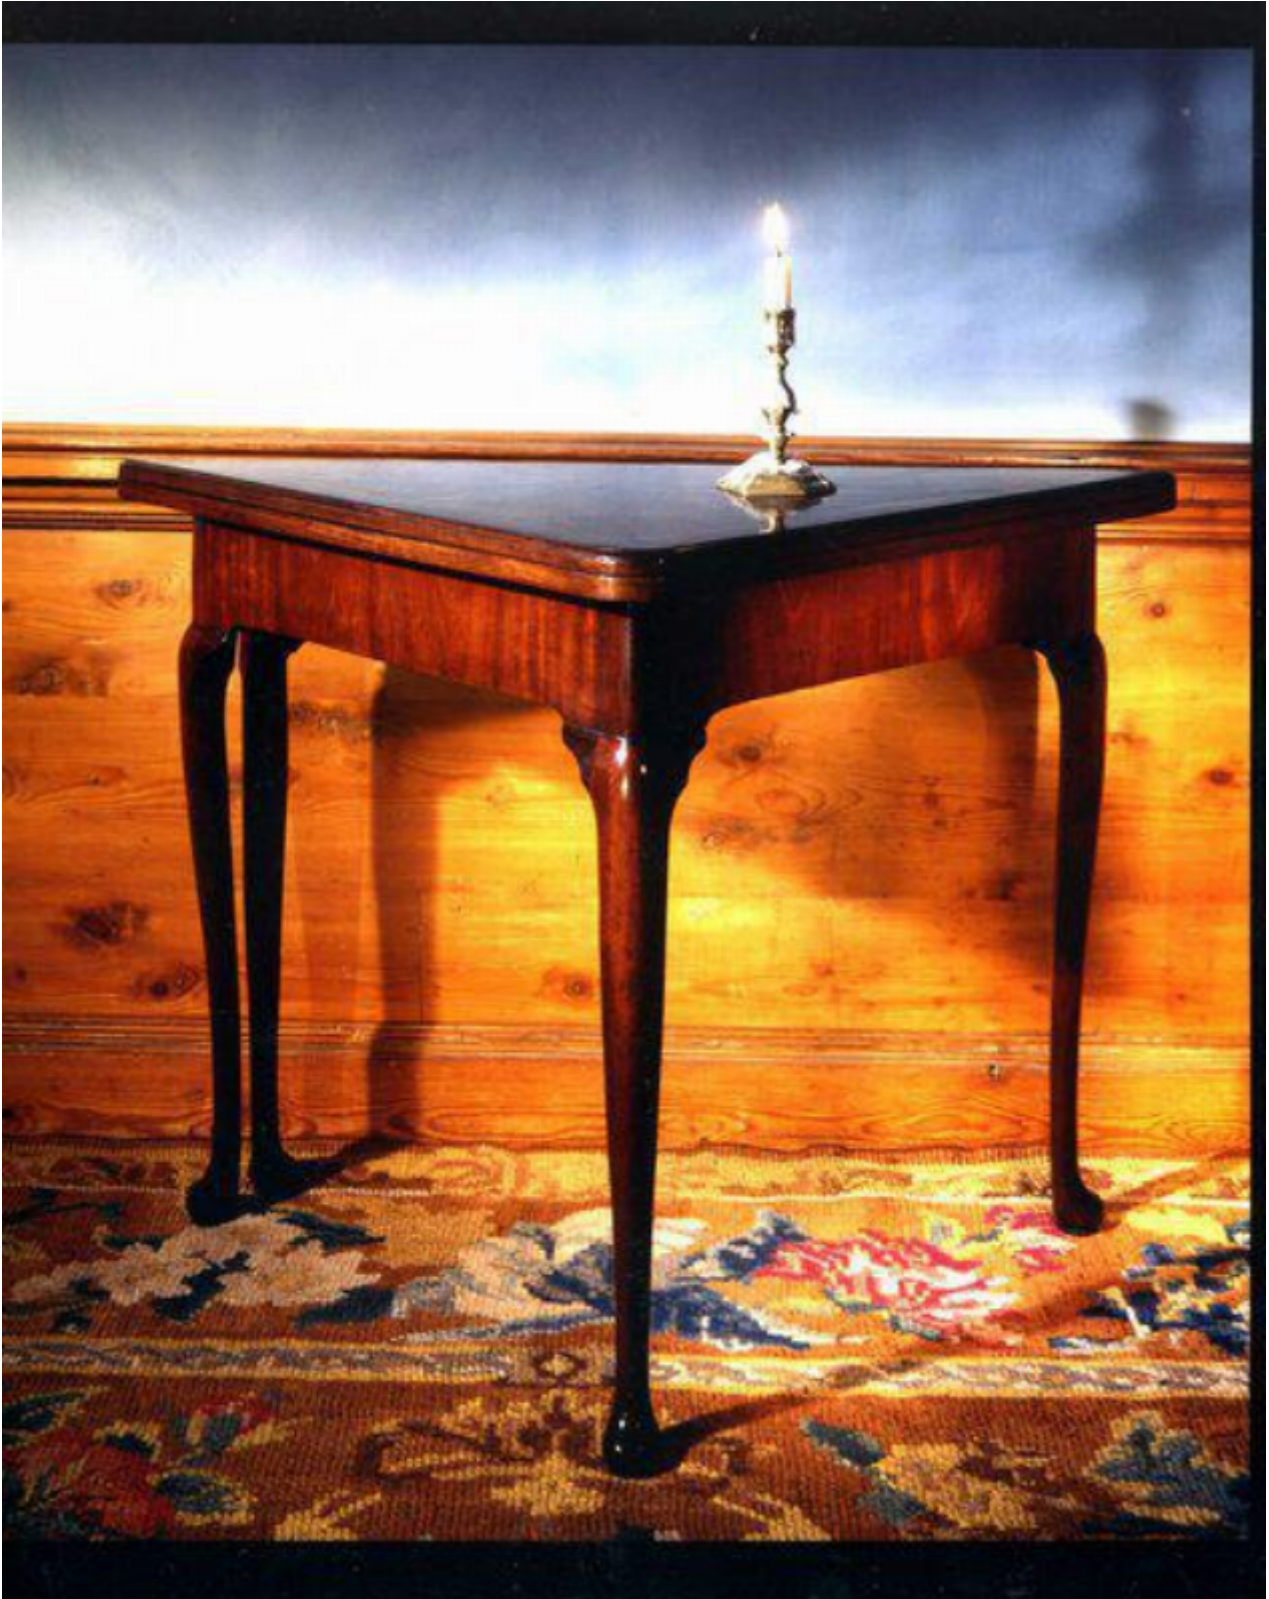

A rare, mid-18th century, mahogany, card table

Sold

REF: 10529