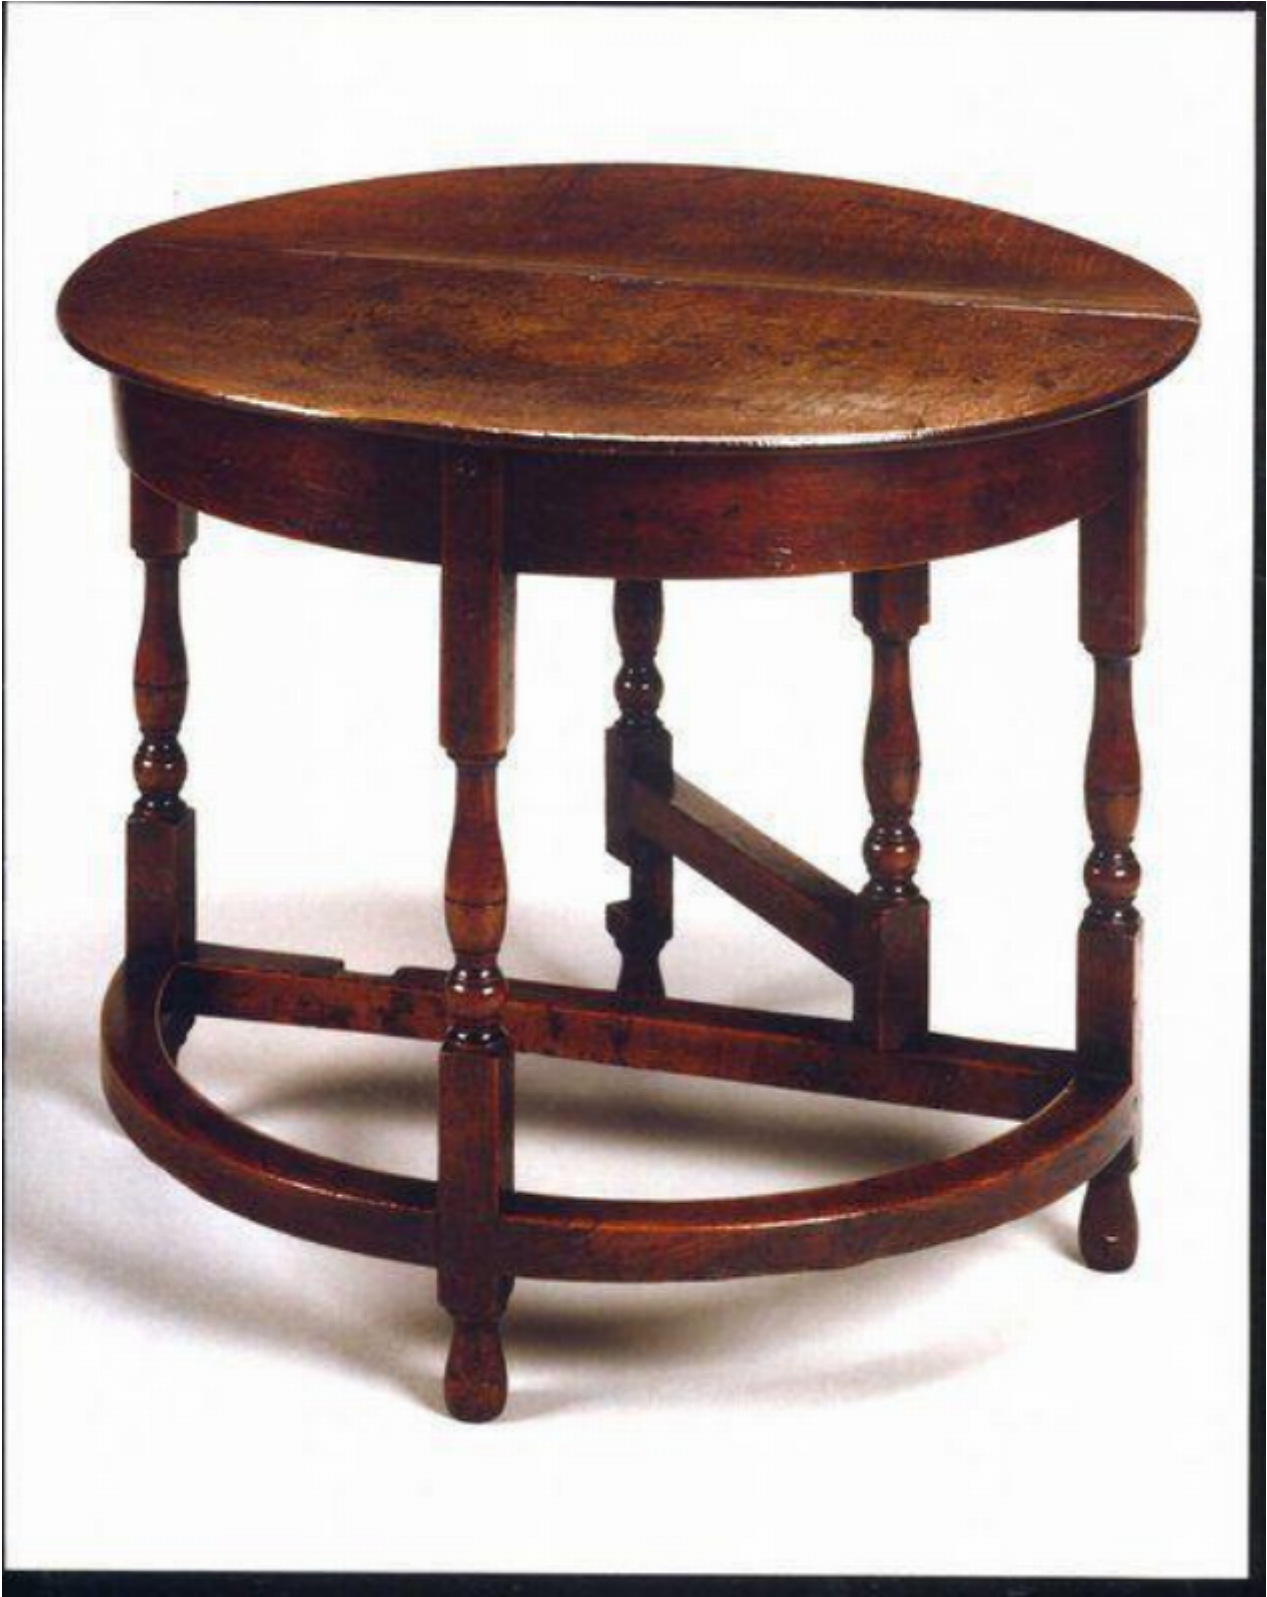

A rare, late-17th century, oak credence table

Sold

REF: 10530

Description