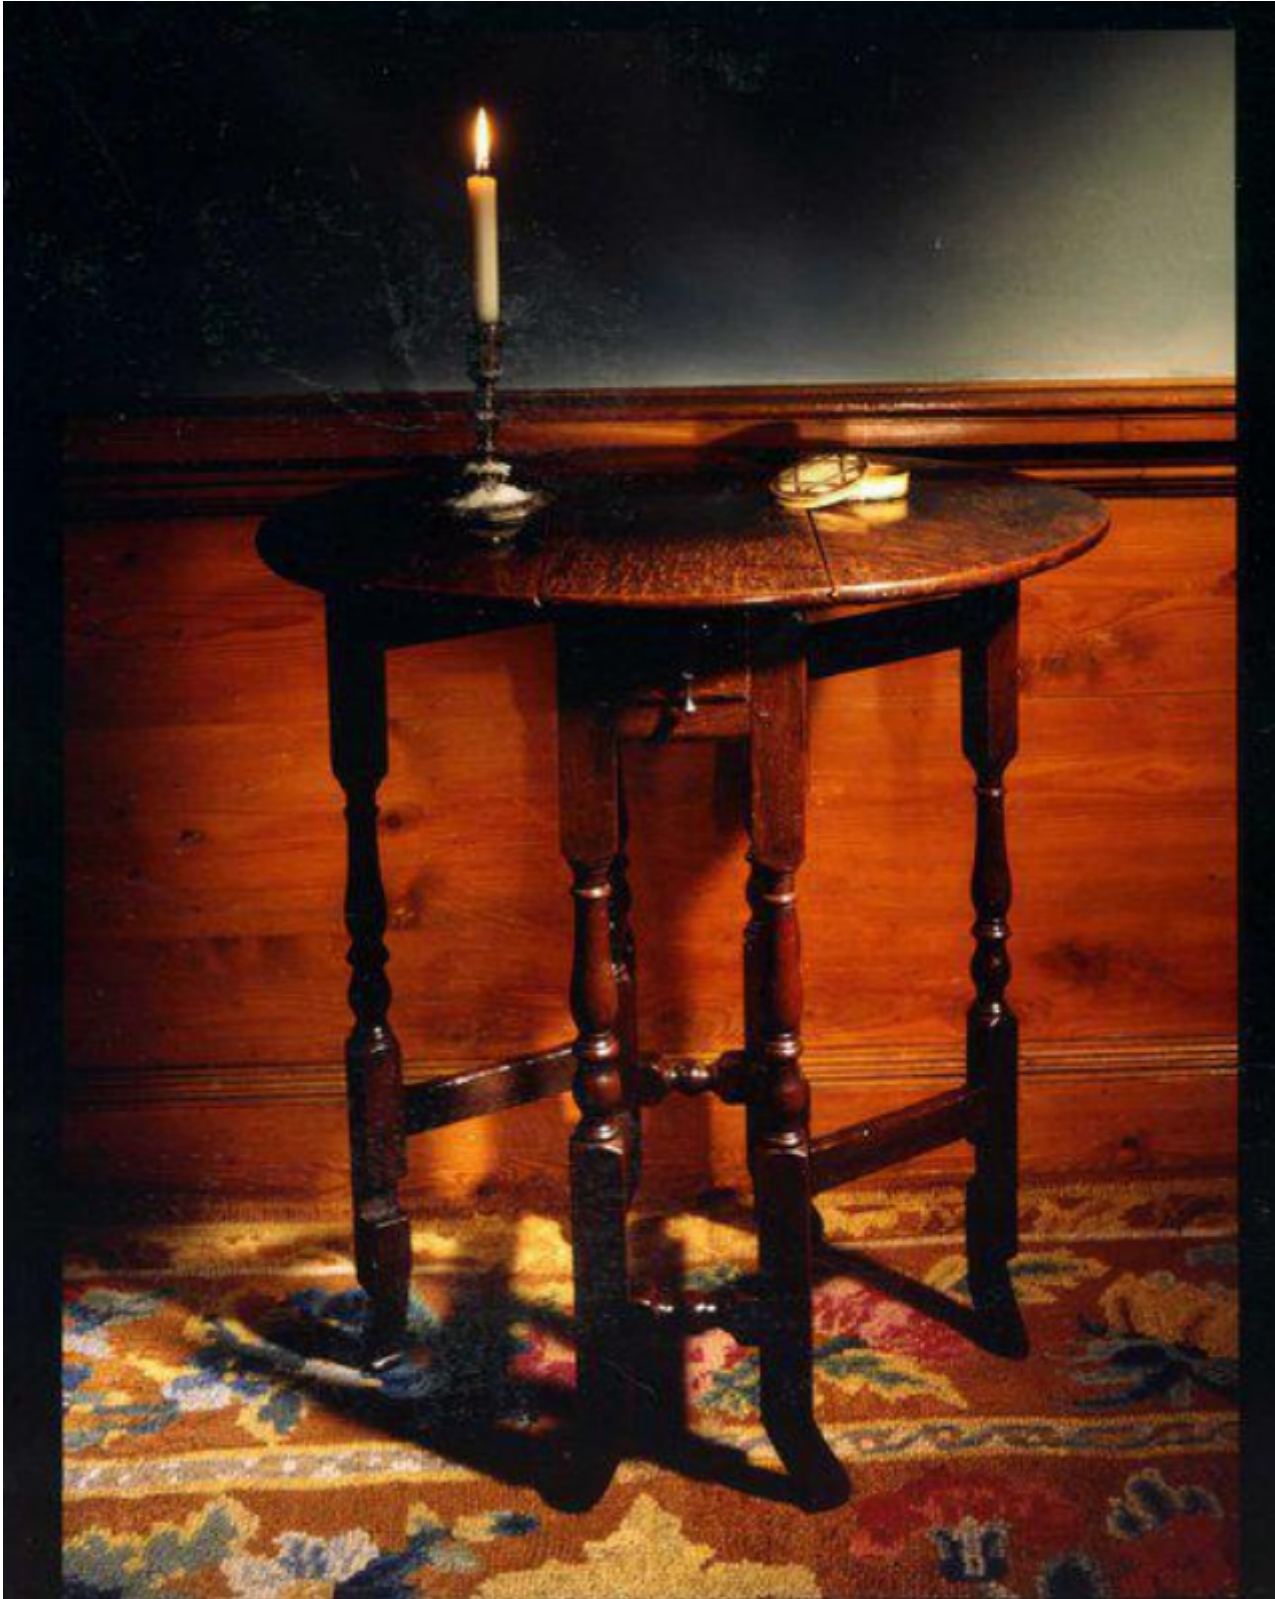

A good, small, late-17th century oak gateleg table

Sold

REF: 10498

Description