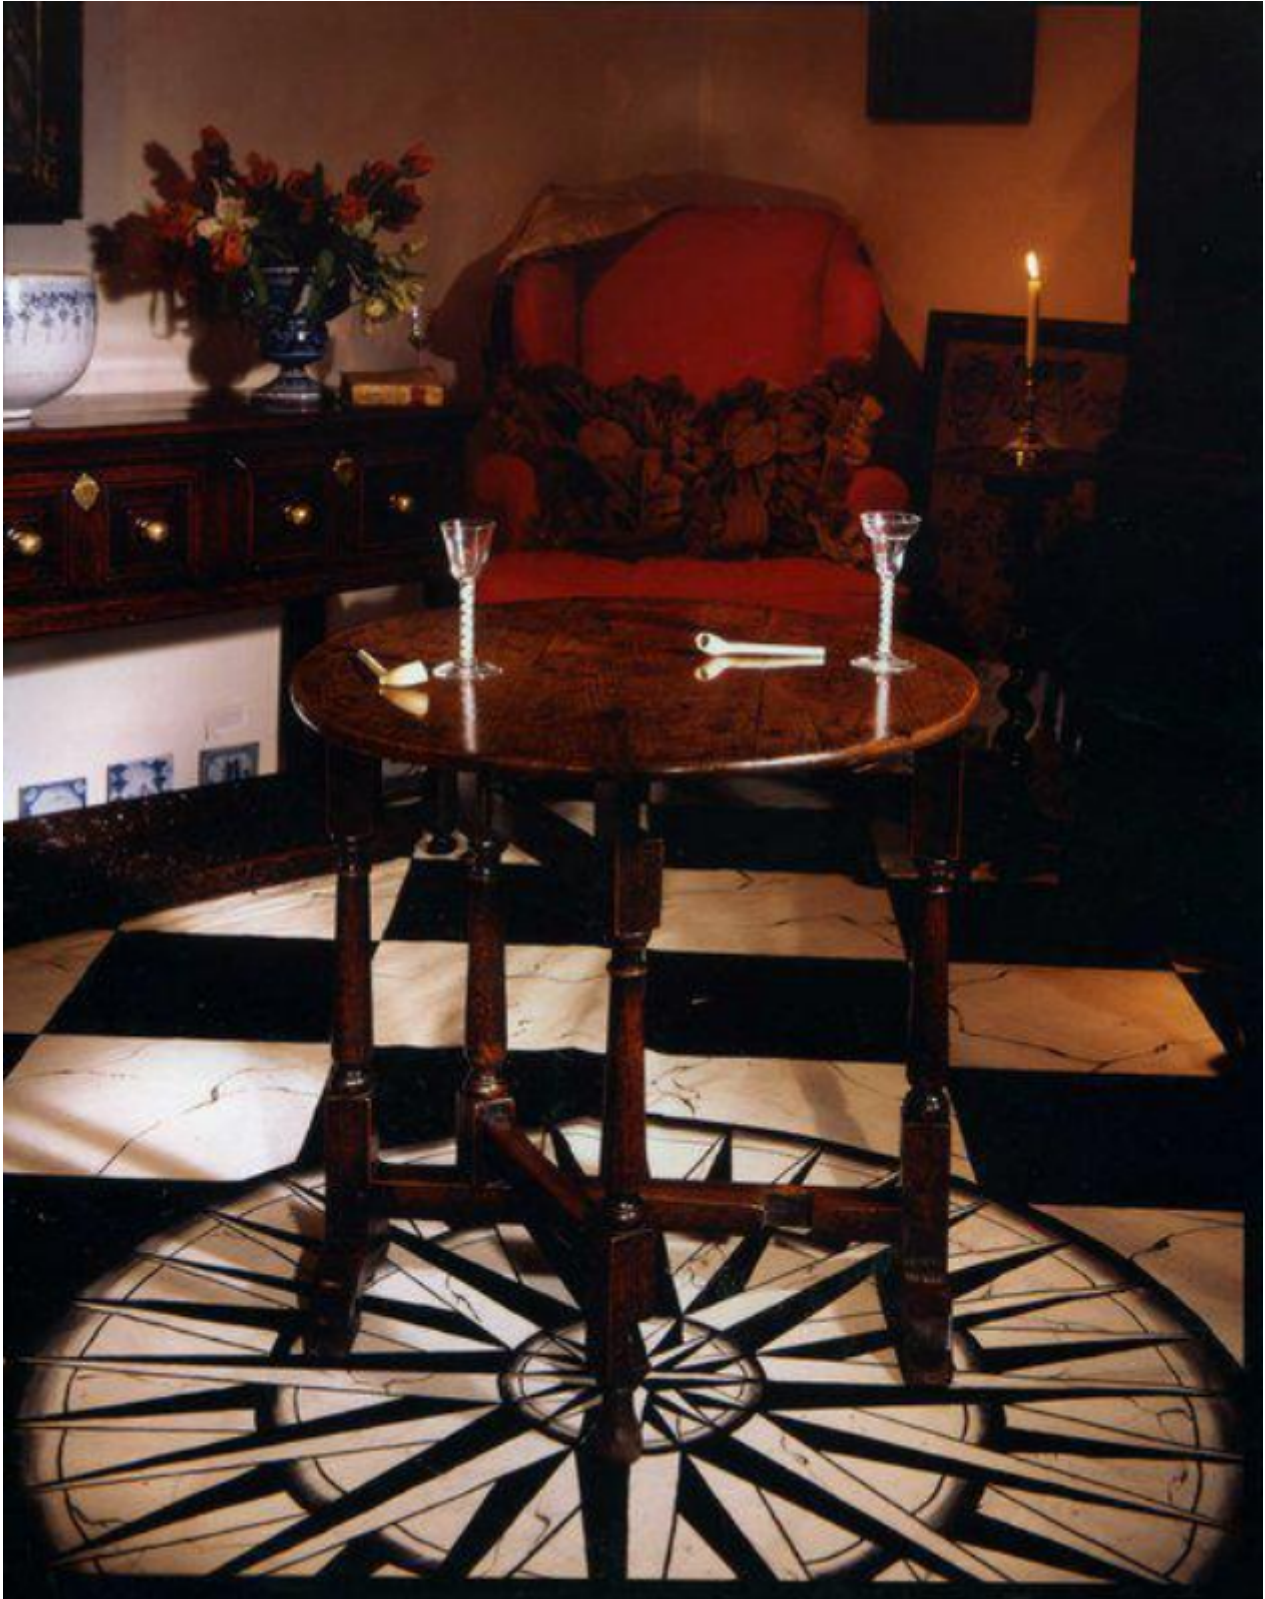

A good, mid-18th century, oak, gateleg, coaching, table

Sold

REF: 10492

Height: 69 cm (27.2")

Width: 32 cm (12.6")

Depth: 28 cm (11")

Description

The oval, plank, tilt-top in three sections, supported by later, period, hinges and re-inforcements. The base with turned legs and single-gate standing on a trestle base. Excellent original colour and patina. English, first quarter of the 18th century. 61081121