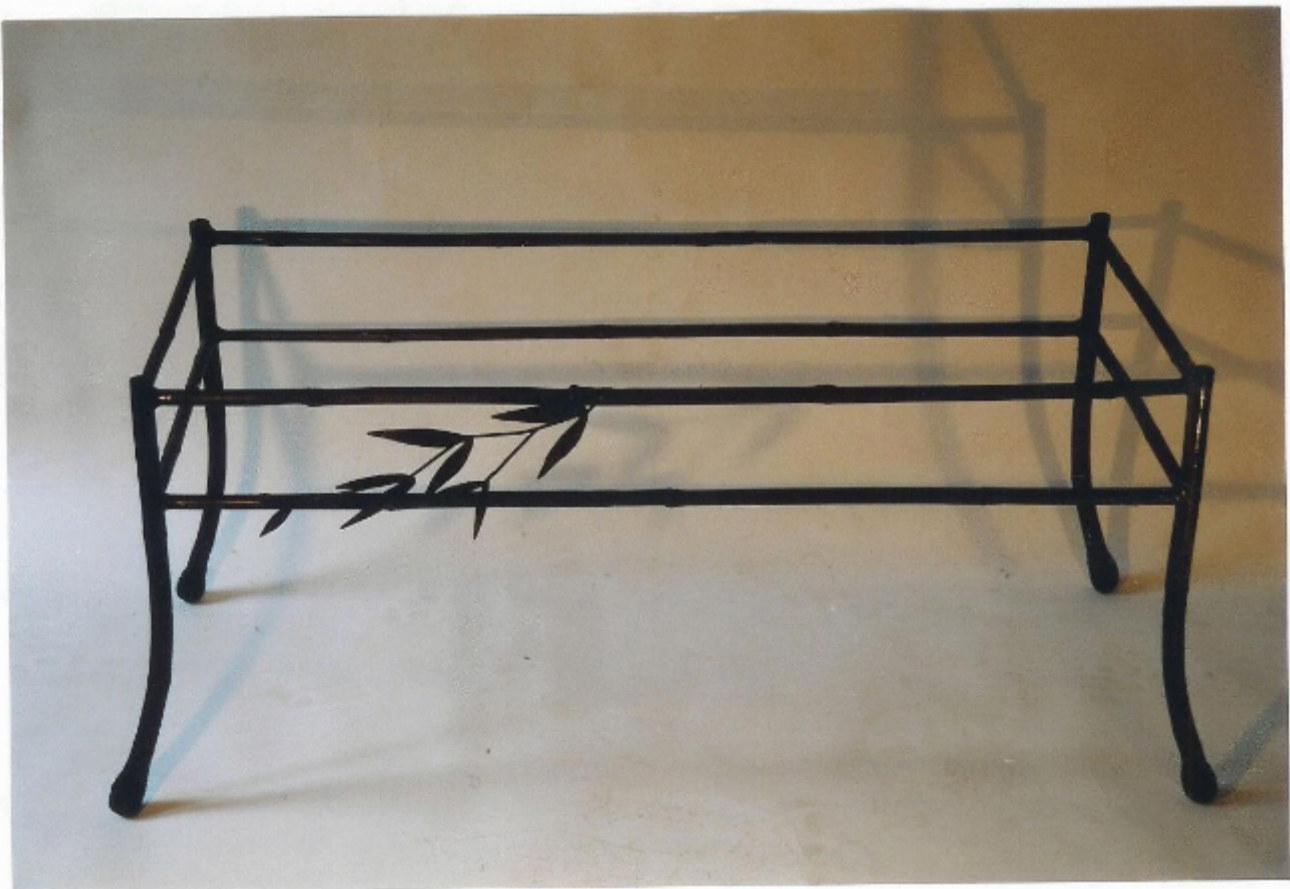

A custom-made, low, bronze table with stylised bamboo leaf

Sold

REF: 10958

## Description