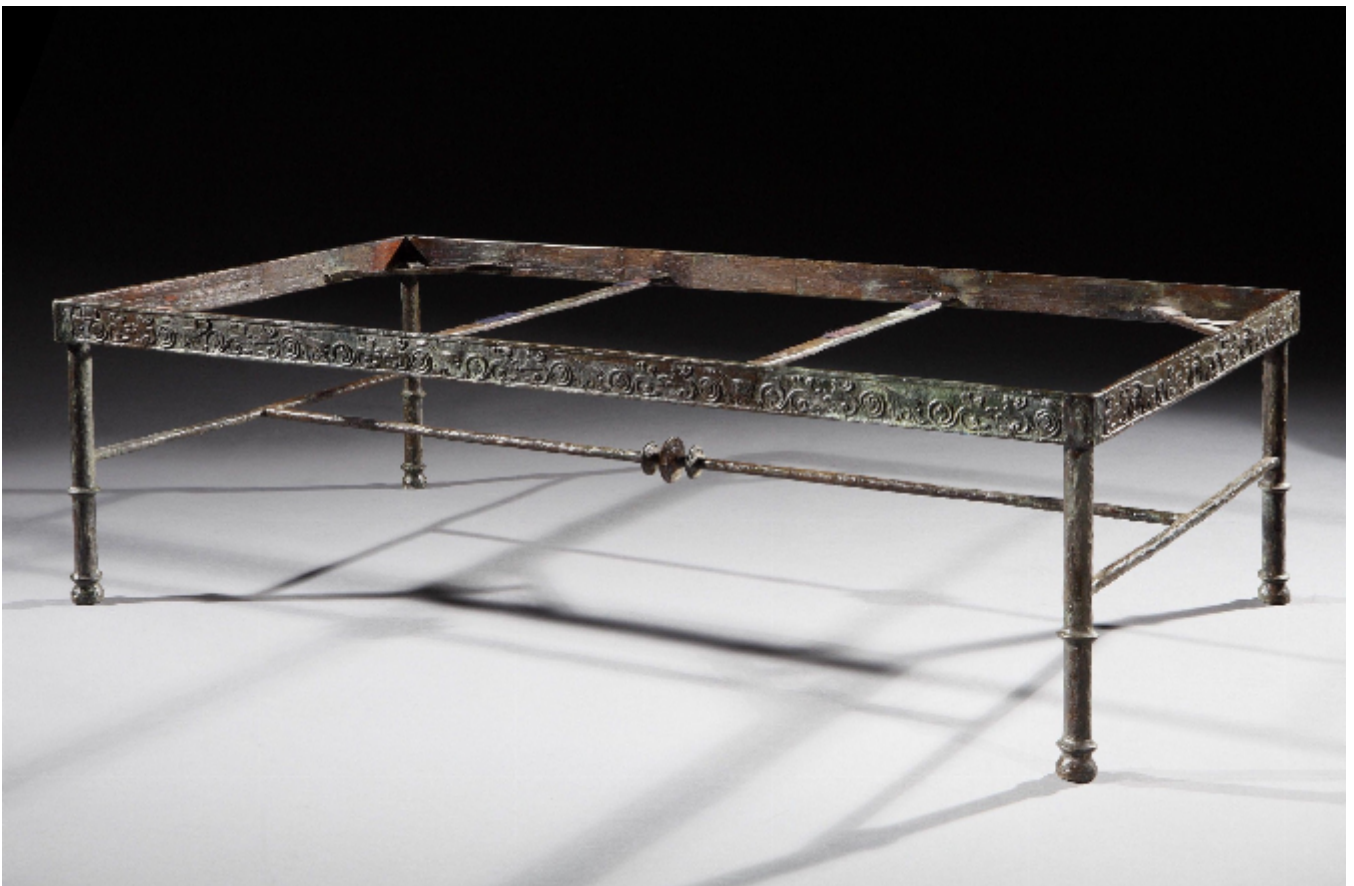

A commissioned, bronze, low, table incorporating a frieze of Achaemenid griffins & acanthus leaves

Sold

REF: 11029

Description