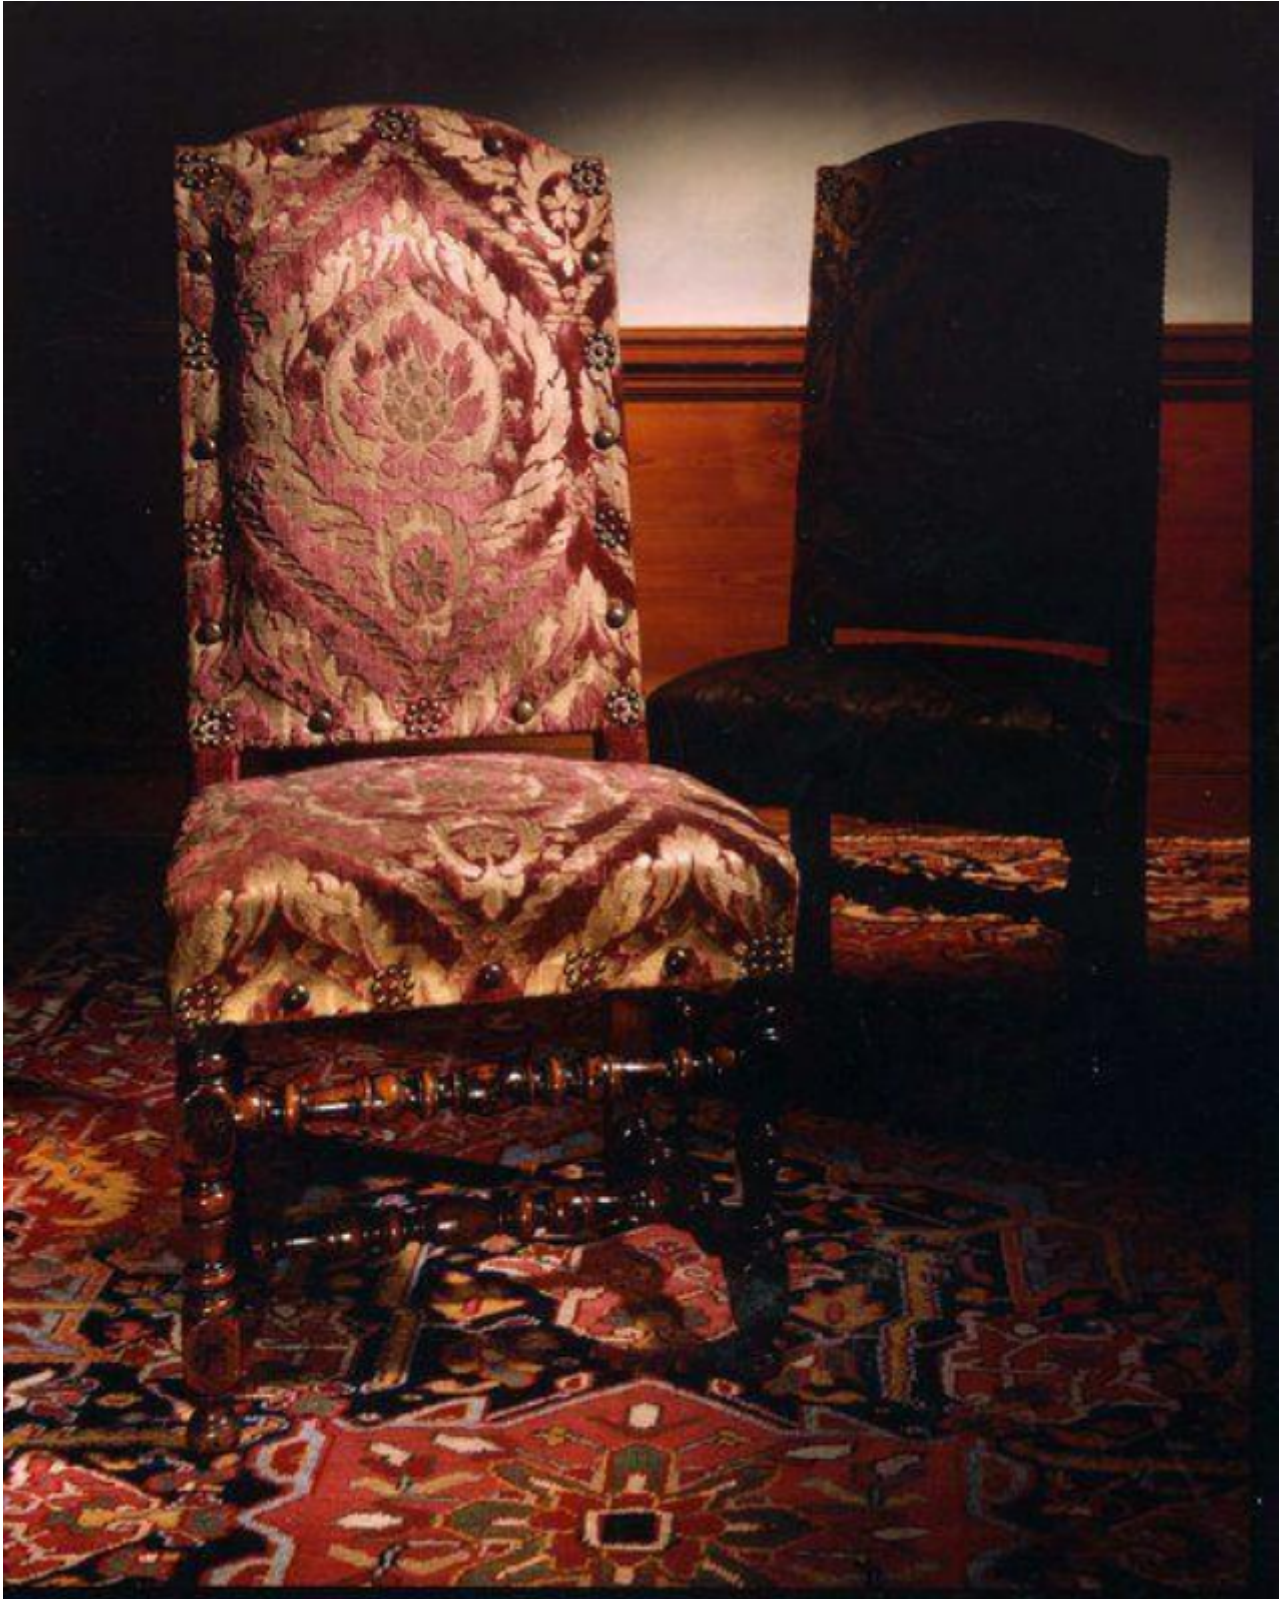

A pair of late-17th century, French, walnut upholstered sidechairs

Sold

REF: 10473

Description