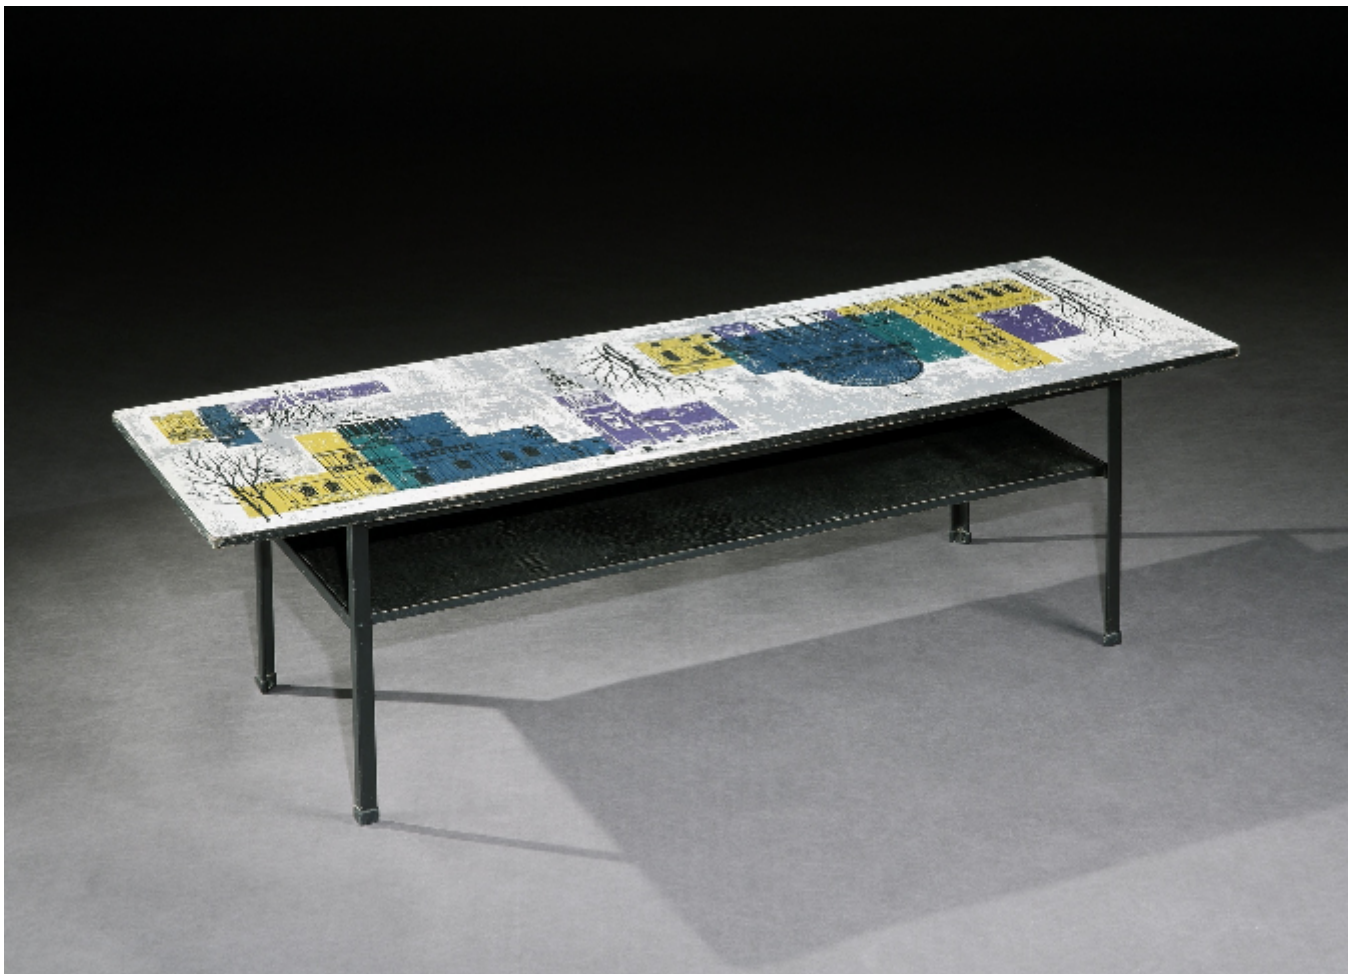

Coffee Table, Sofa Table, John Piper, London Skyline, Myer, Heals, Conran

John Piper CH

Sold

REF: 11274

Height: 35 cm (13.8")

Width: 114 cm (44.9")

Depth: 38 cm (15")

Description

The main feature of this highly decorative low sofa/coffee table is the London Skyline picture by John Piper, one of the leading artists in the UK abstract painting movement inspired by the work of Paris-based painters. Few pieces of furniture incorporate fine art and achieve a high aesthetic which give this table gravitas. This is combined with practicality as the narrow, long scale of this table is fit for purpose and as are the laminated top and the shelf.

The formica top features a color composition by John Piper of St. Paul's, St Martin in the Fields and Lincoln's Inn, London. The powder coated, black metal frame is fitted with a black wooden shelf servicing as a magazine rack. Retailed by Heals Conran from the mid-1950s throughout the 1960s

Measures: Length 114cm., height 35cm., depth 38cm.,

John Piper Piper became a leading member of the 7 & 5 Society in 1934 and in collaboration with Ben Nicholson, Barbara Hepworth and Henry Moore effectively transformed this traditional group into the modernist referent in Britain. Piper also co-published the magazine AXIS that sought to promote abstract art in the UK. From the 1940s however Piper increasingly found abstraction to be 'a luxury' and returned to figuration in the tradition of those he himself labelled as 'British Romantic Artists' that included Henry Fuseli, William Blake and Piper's contemporaries such as Graham Sutherland and Paul Nash.