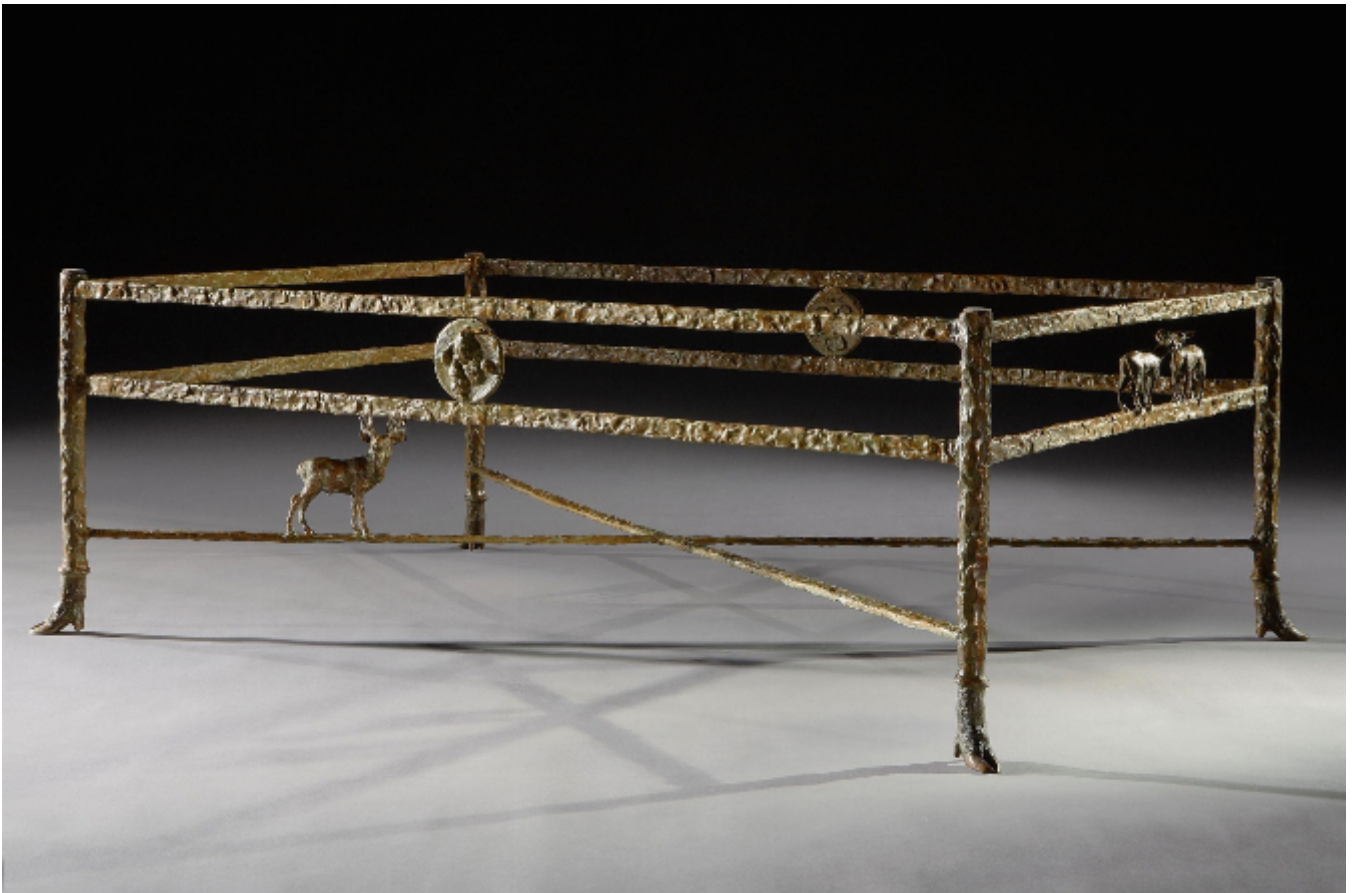

A custom made, unique, bronze, coffee/sofa table with sculpted elk & does for a converted barn in Greenwich, NY

Sold

REF: 10775

## Description

A unique, bronze, low, table with sculpted figures of an elk and two does, oak leaf and acorn medallions. Inspired by the native American elk and modelled on the client's elk trophy.

With a thick glass top. BGLJIV