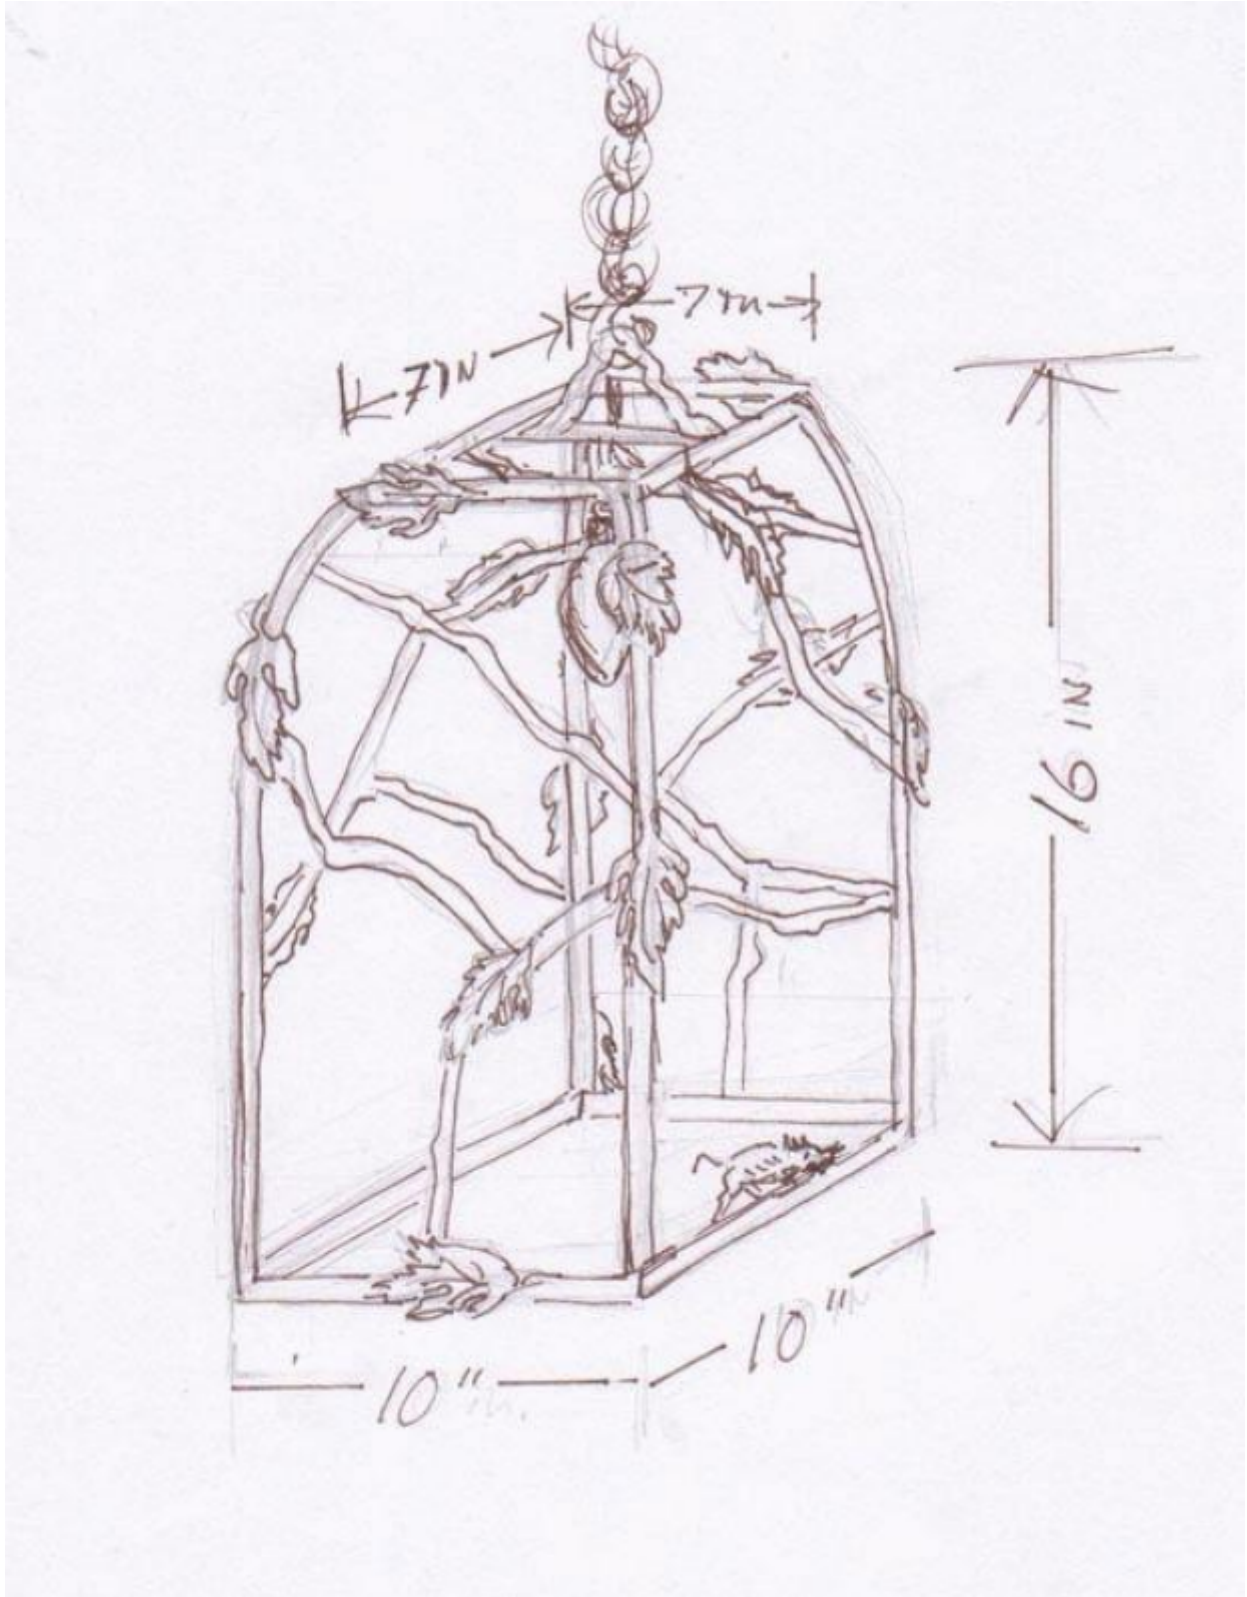

A custom made, bronze lantern with vine leaves and a running boar

Sold

REF: 10822

Height: 41 cm (16.1")

Width: 25 cm (9.8")

Description