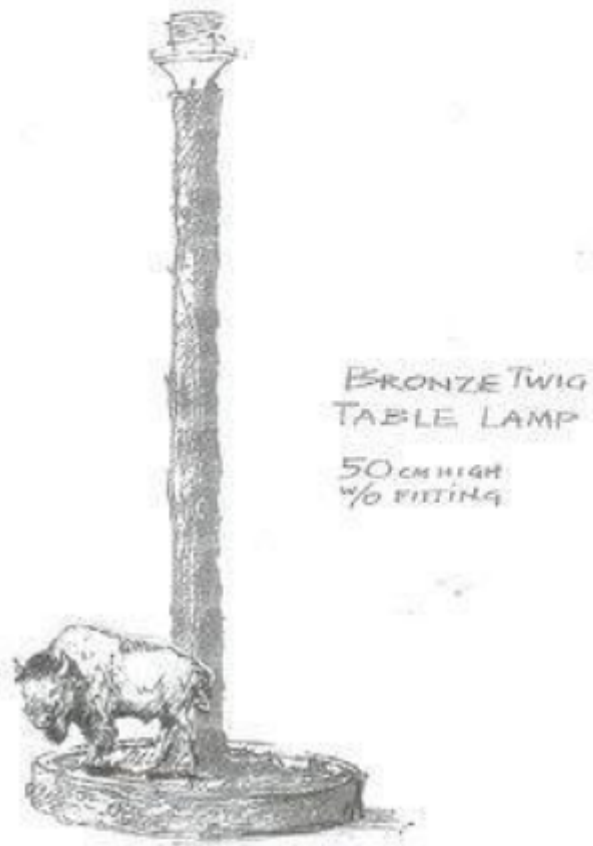

A custom-made, bronze, lamp with bison

Sold

BY GREGORY
T. MELCHER

REF: 11082

Description