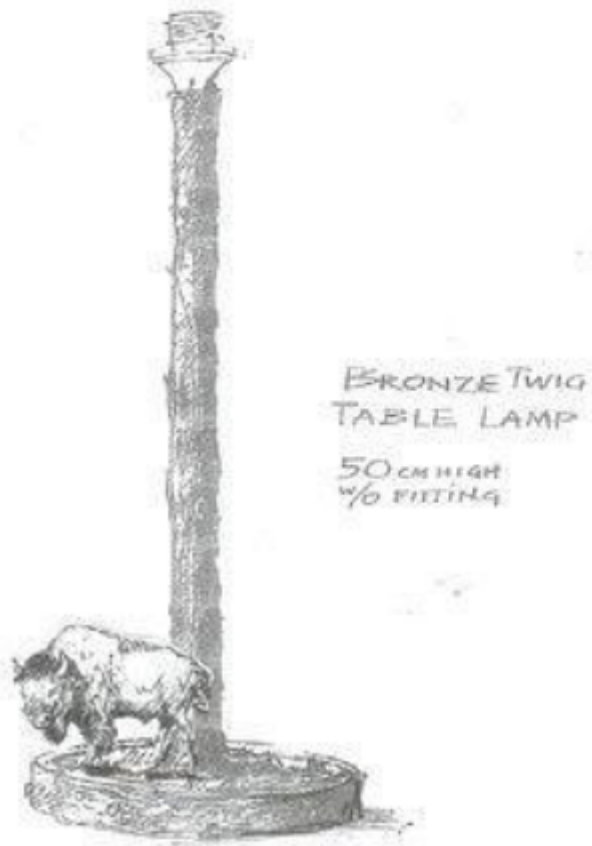

A custom-made, bronze, lamp with bison

Sold

BY GREGORY  
T. KELLERHOLTZ

REF: 11082