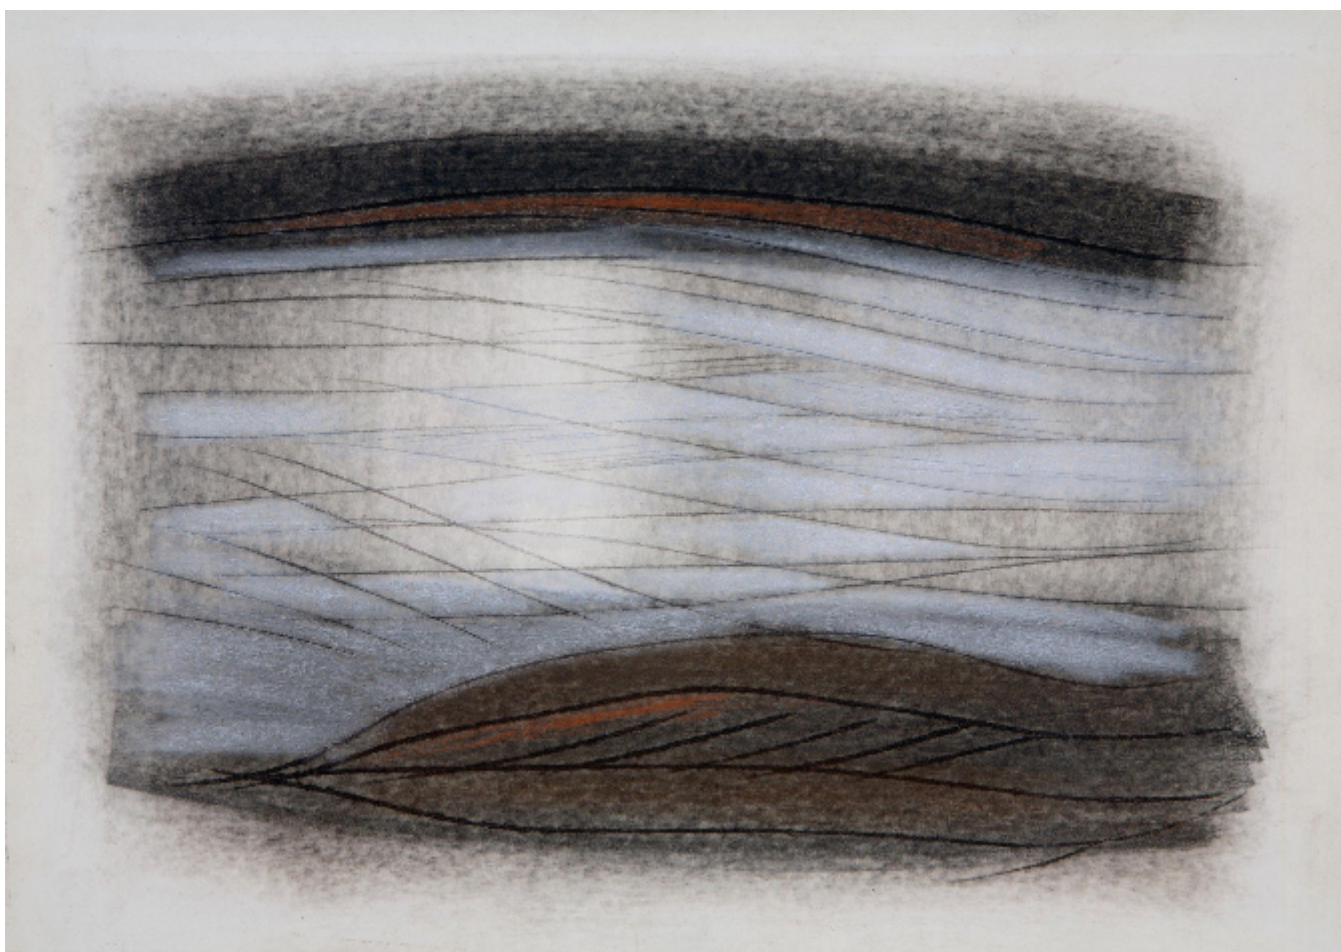

Untitled  
Tony O'Malley

Sold

REF: 10803

Height: 25.4 cm (10")

Width: 35.6 cm (14")

## Description

Tony O'Malley, H.R.H.A. (1913-2003)

Untitled

Signed 'O'Maille' (lower left)

Charcoal, pastel and chalk, with scratching out

Sheet Height 25.5 cm., 10 in., Length 35.6 cm., 14 in.,

In a silvered, reverse bevelled section frame

Frame Height 49 ½ cm., 19 ½ in., Length 60cm., 23 ½ in.,