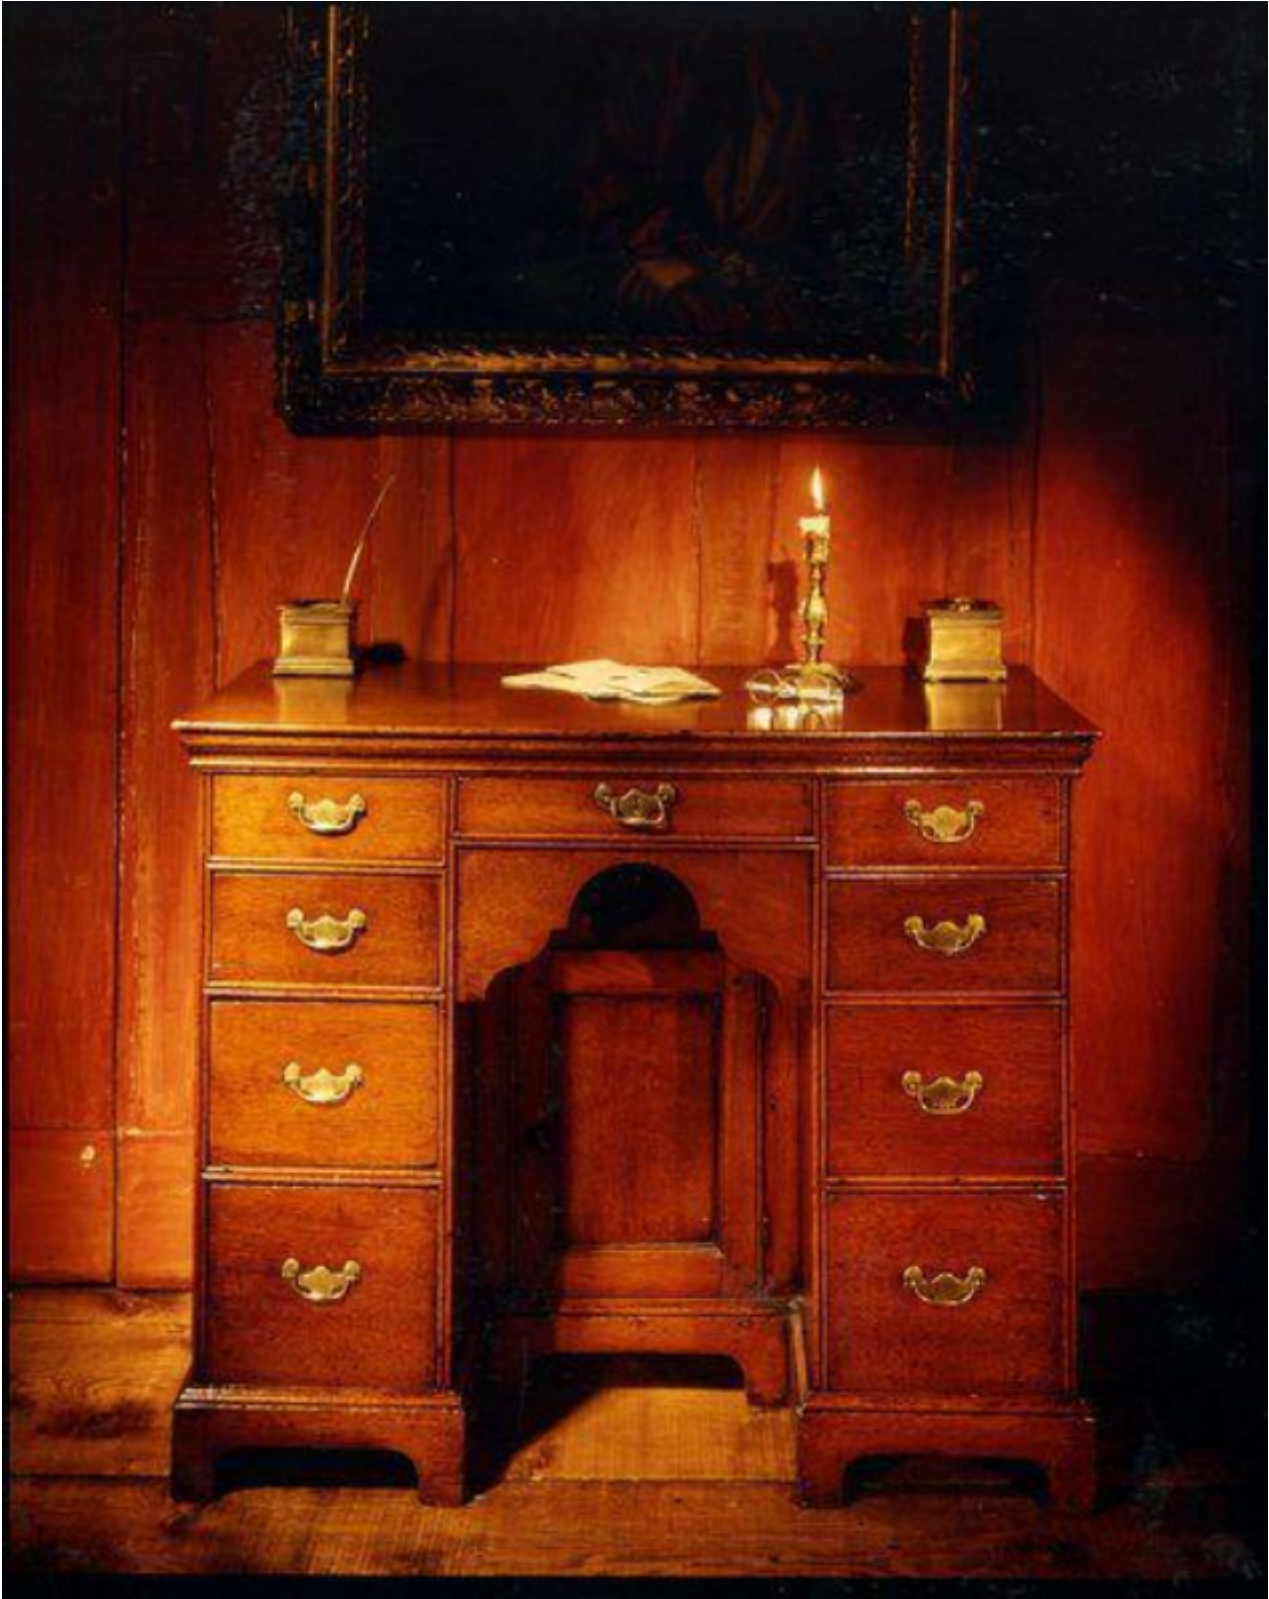

A rare, small, Queen Anne, oak, kneehole desk

Sold

REF: 10441