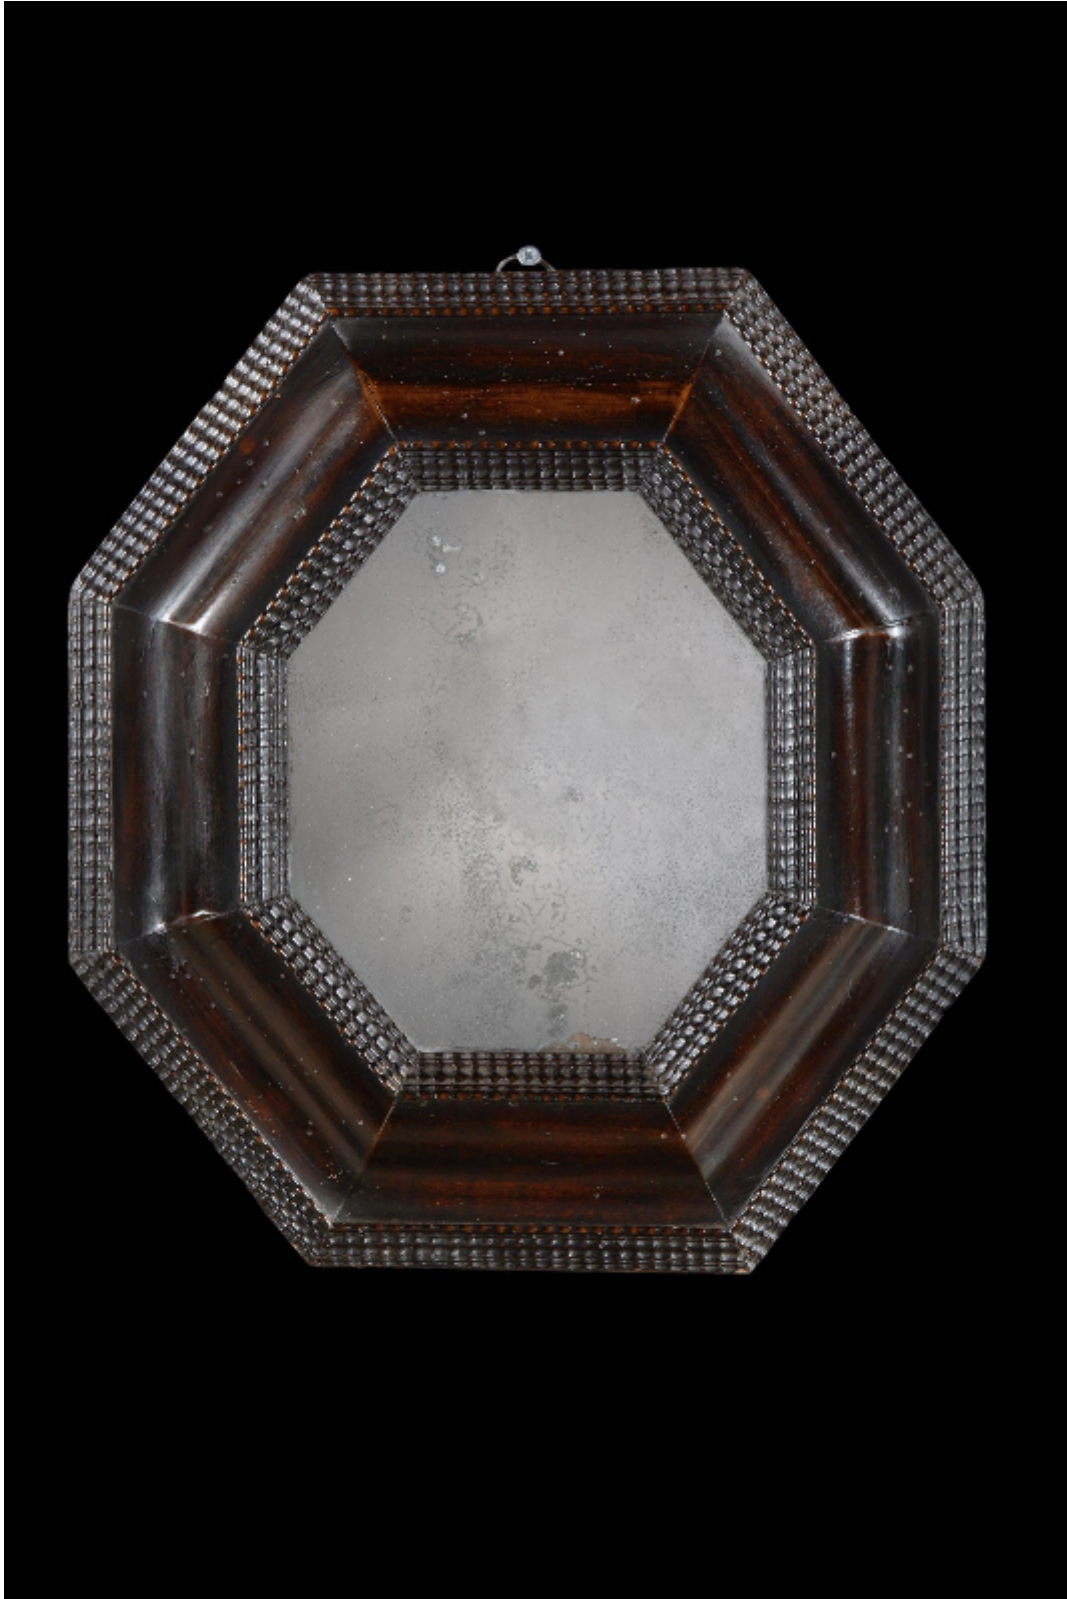

A rare, late-17th century, small, Flemish ebonised, octagonal mirror

Sold

REF: 10234

Height: 36 cm (14.2")

Width: 33 cm (13")

## Description

The octagonal frame decorated with ripple mouldings. The mirror plate probably contemporary to the frame; minor worm damage. Second half of the 17th century..