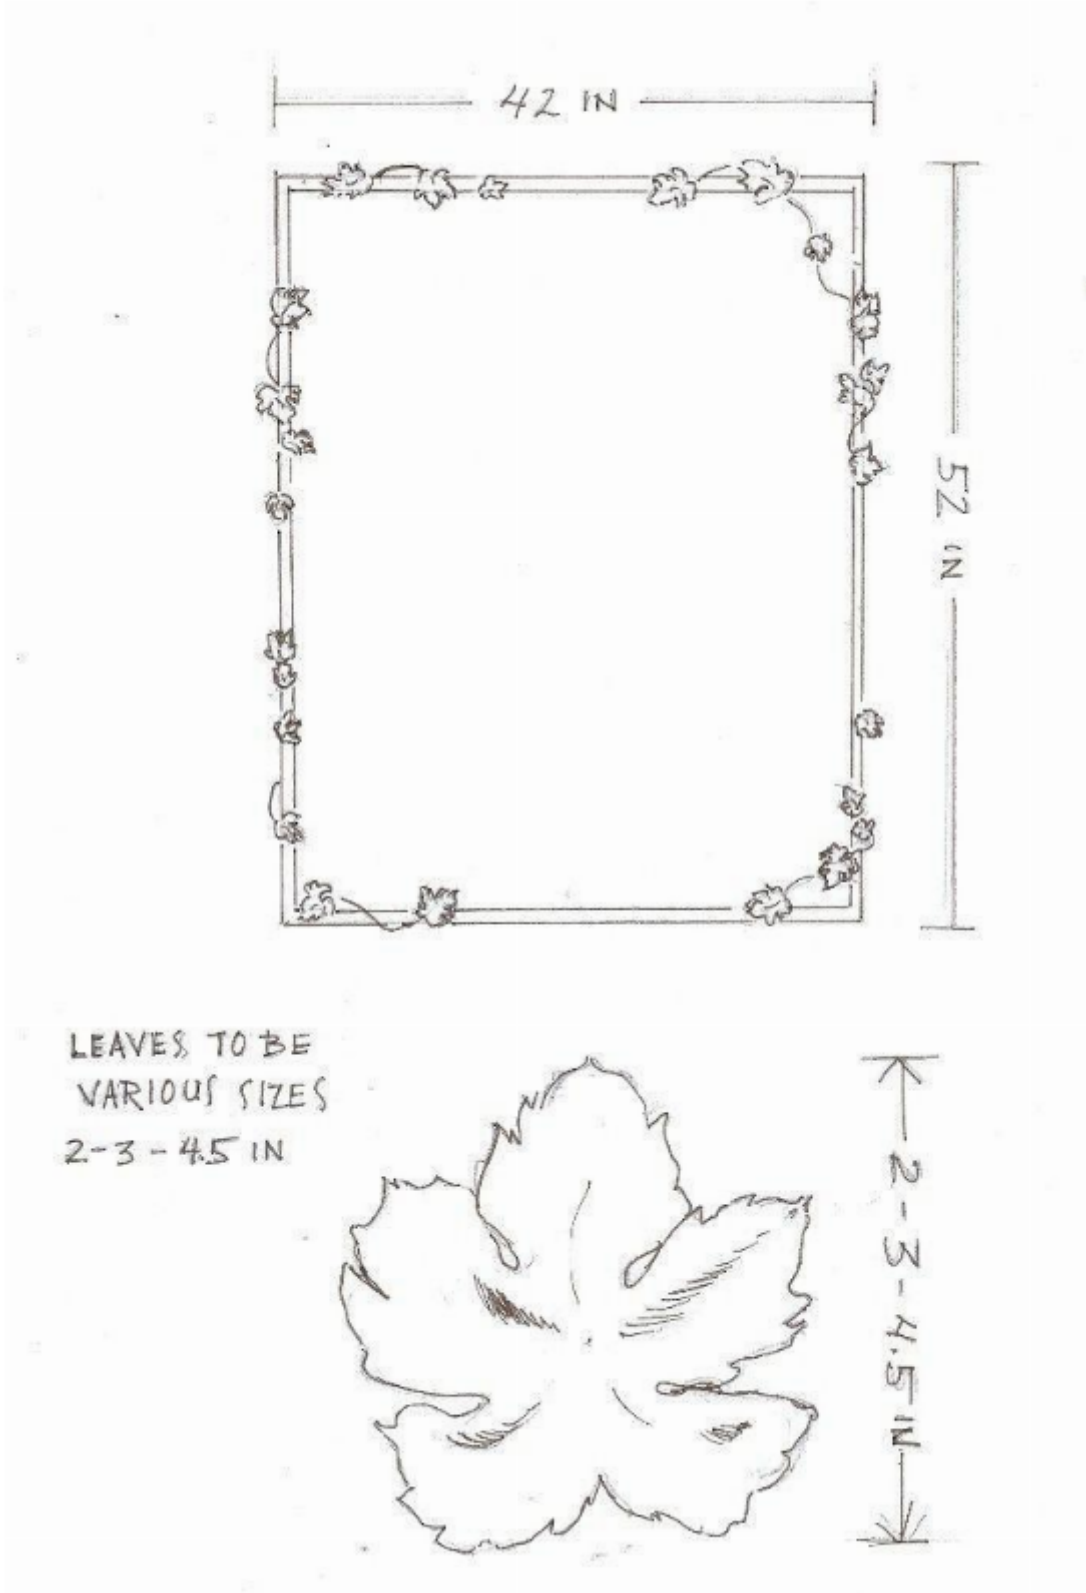

A custom-made, bronze mirror with leaf decoration (2014)

Sold

REF: 11056

Height: 132 cm (52")

Width: 107 cm (42.1")

## Description

Inspired by the plaster work in a late-Georgian house in a London garden square