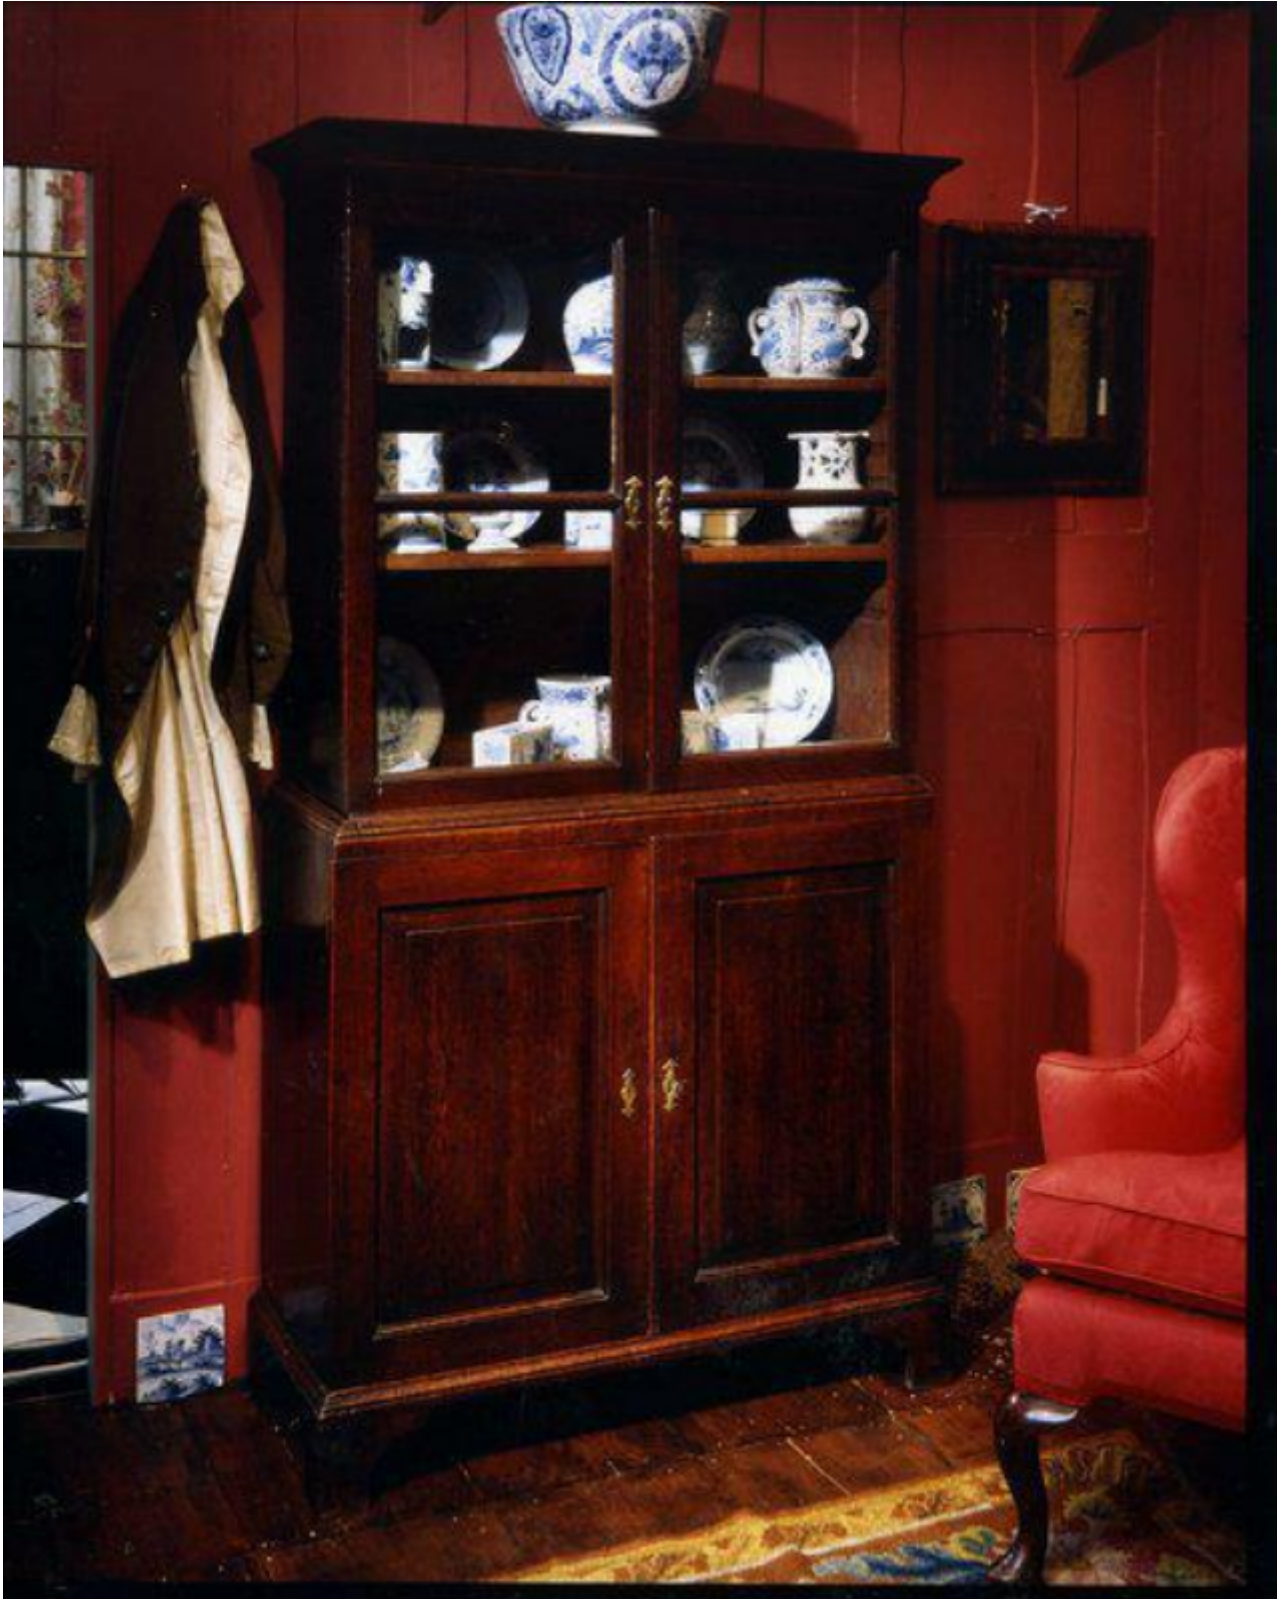

A good, early-18th century, oak glazed cabinet

Sold

REF: 10398

Height: 190 cm (74.8")

Width: 96 cm (37.8")

Depth: 38 cm (15")

## Description

In two parts. The upper section with a cavetto, cornice above two glazed doors with original brass escutcheons, hinges and replaced lock. The interior fitted with two oak and pine shelves. One side with a tiny repair. The lower section with two fielded panel doors, with repairs to cracks and replaced period brass escutcheons and lock. The interior fitted with two oak and pine shelves. Standing on bracket feet. Excellent original colour and patina. English, second quarter of the 18th century.

The excellence of the proportion and the configuration, colour and patina of the oak create the dignified simplicity of this piece which is elegant and refined. Cabinets with glazed doors and interior shelves evolved during the last decade of the 17th century, and examples from the turn of the century are extremely rare. Early-18th century cabinets were specially designed for china and curios. Those with the upper portion glazed were marked by extreme simplicity in their structural characteristics, and therefore closely resemble bookcases and it is sometimes impossible to determine for which use they were intended.