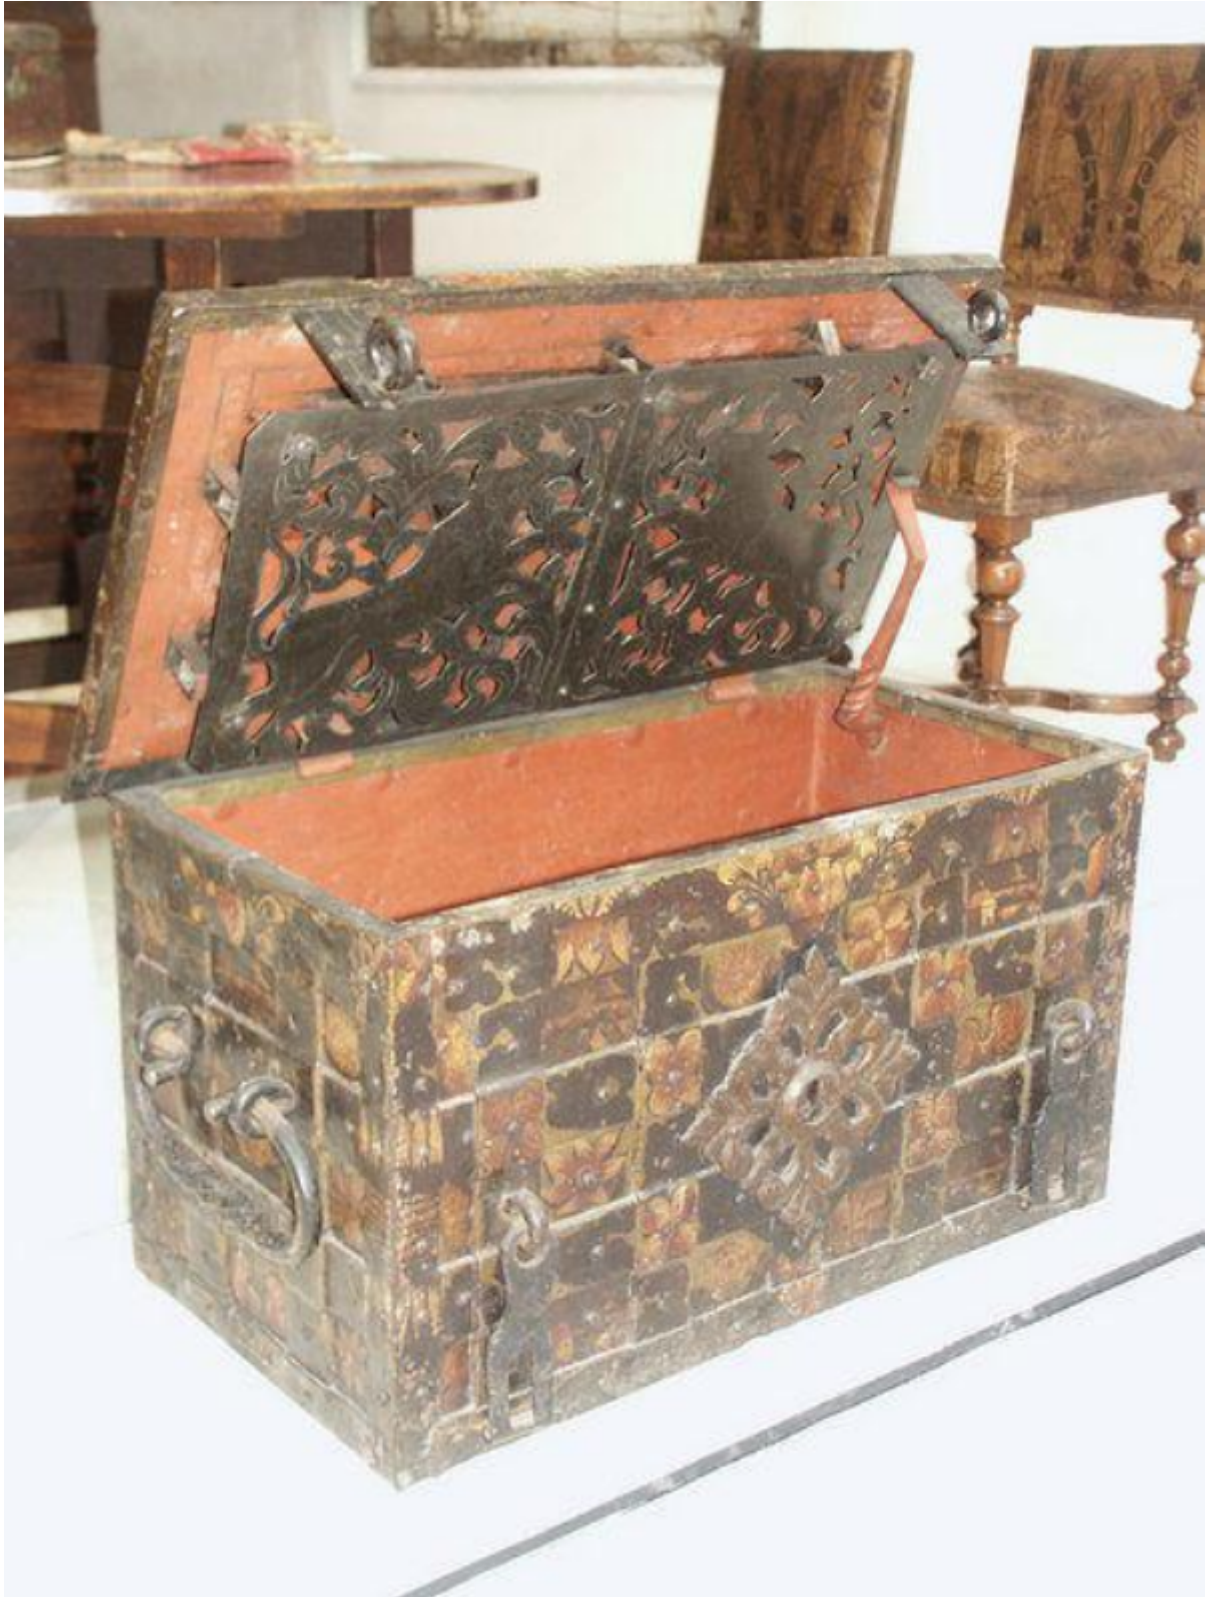

A good, small, early-17th century, strong box with original paintwork

Sold

REF: 10309

Height: 38 cm (15")

Width: 68 cm (26.8")

Depth: 40 cm (15.7")

Description

The top with eighteen, panels reinforced with strap work, and bolts. A keyhole in the centre.

The key operating a mechanism on the interior of the lid throwing nine bolts. Protected by a pierced and engraved inner cover decorated with mythological figures. The hinges original. The interior painted red, and with a candle box with original lock and replaced key. The front with eighteen, panels reinforced with strap work and bolts. Old repair to top section and some repainting. Twin hasp fittings. The false escutcheon headed by the mask on the interior lock plate. The sides with nine, panels reinforced with strap work and bolts and original carrying handles. Retaining original painted vignettes of landscape scenes and floral sprays on a green ground. Probably German, 1st quarter of the 17th century.