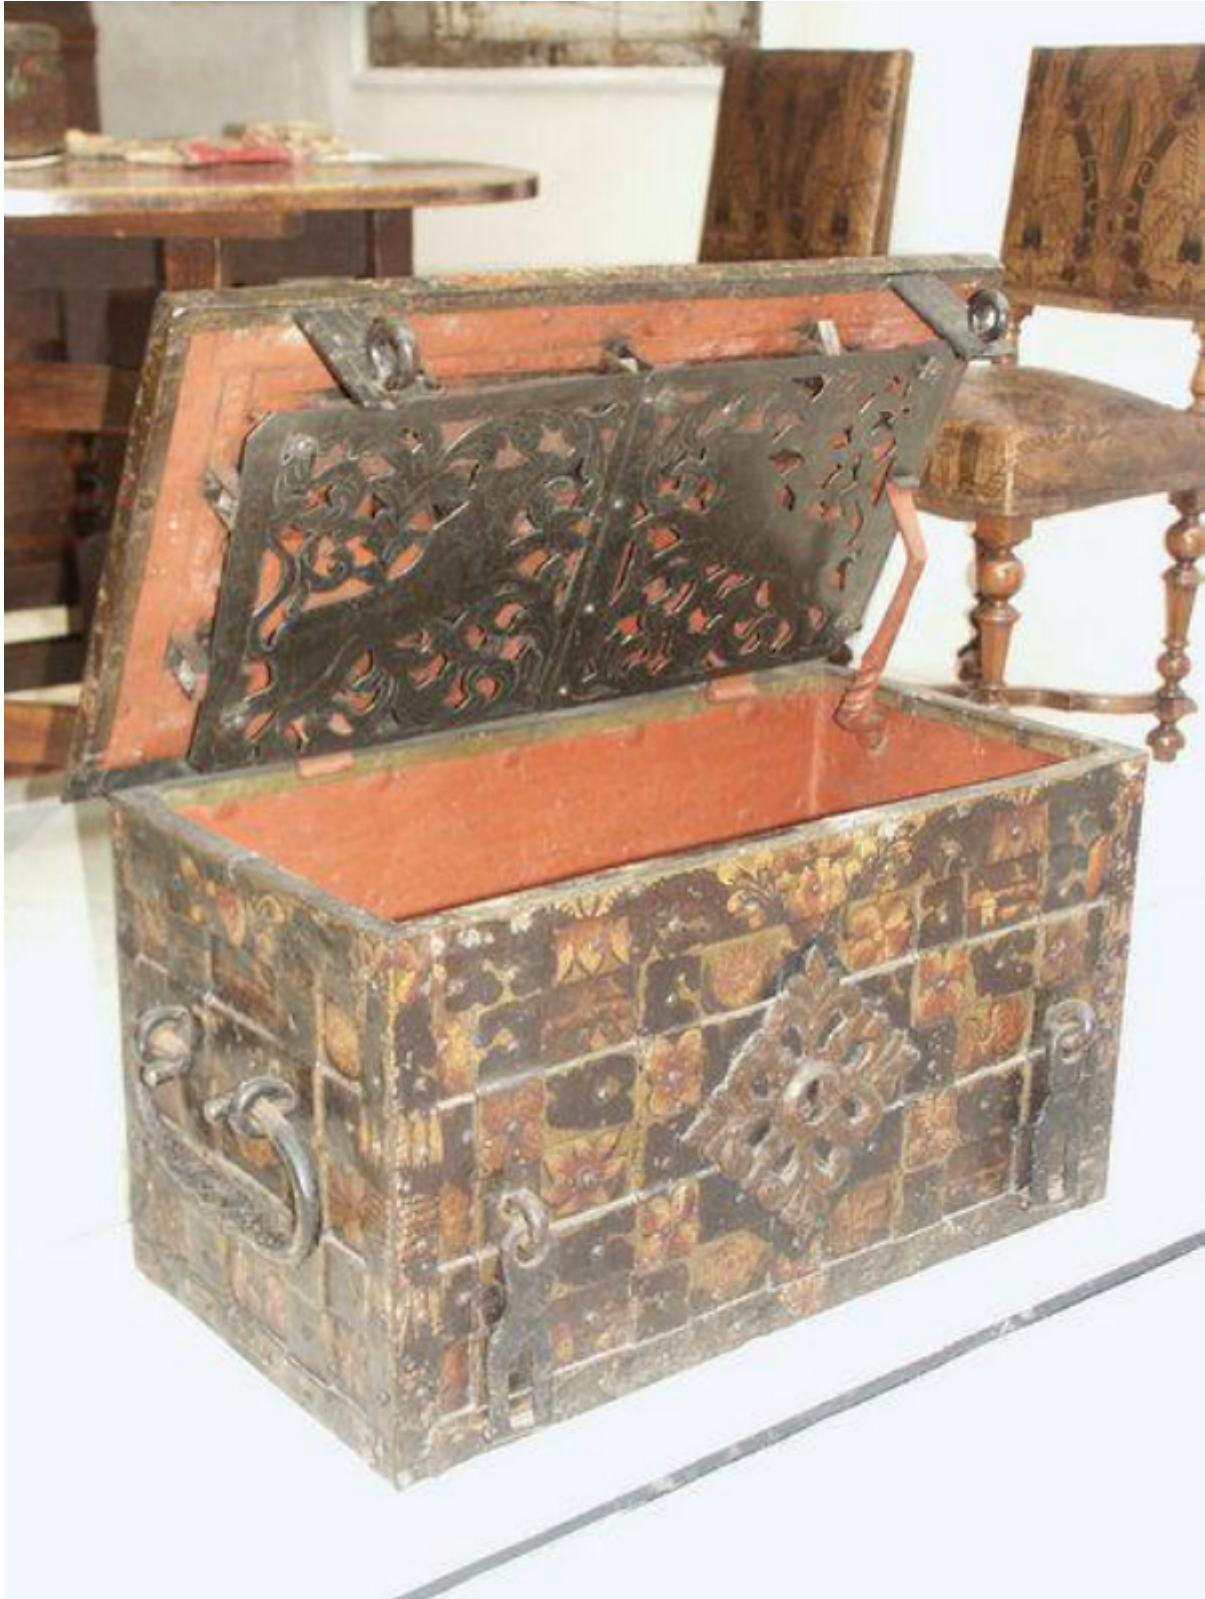

A good, small, early-17th century, strong box with original paintwork

Sold

REF: 10309

Height: 38 cm (15")

Width: 68 cm (26.8")

Depth: 40 cm (15.7")

Description

The top with eighteen, panels reinforced with strap work, and bolts. A keyhole in the centre.

The key operating a mechanism on the interior of the lid throwing nine bolts. Protected by a pierced and engraved inner cover decorated with mythological figures. The hinges original. The interior painted red, and with a candle box with original lock and replaced key. The front with eighteen, panels reinforced with strap work and bolts. Old repair to top section and some repainting. Twin hasp fittings. The false escutcheon headed by the mask on the interior lock plate. The sides with nine, panels reinforced with strap work and bolts and original carrying handles. Retaining original painted vignettes of landscape scenes and floral sprays on a green ground. Probably German, 1st quarter of the 17th century.