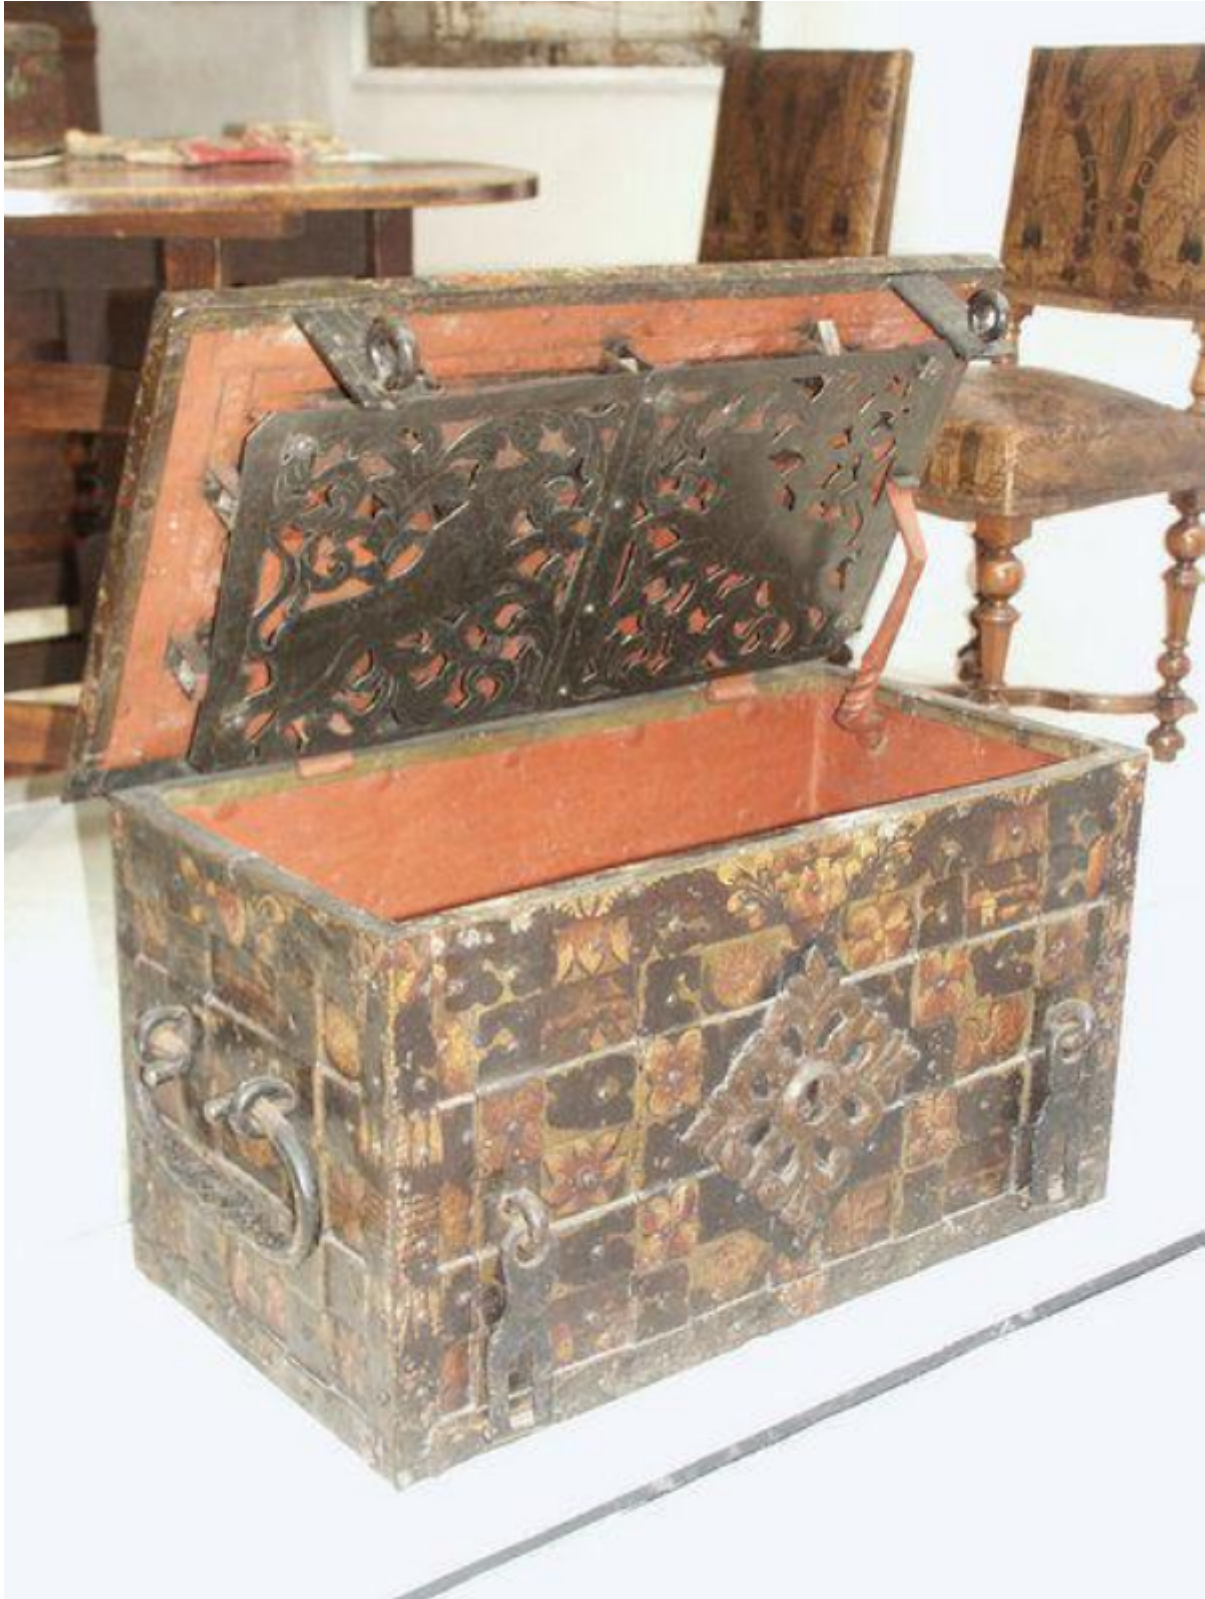

A good, small, early-17th century, strong box with original paintwork

Sold

REF: 10309

Height: 38 cm (15")

Width: 68 cm (26.8")

Depth: 40 cm (15.7")

## Description

The top with eighteen, panels reinforced with strap work, and bolts. A keyhole in the centre.

The key operating a mechanism on the interior of the lid throwing nine bolts. Protected by a pierced and engraved inner cover decorated with mythological figures. The hinges original. The interior painted red, and with a candle box with original lock and replaced key. The front with eighteen, panels reinforced with strap work and bolts. Old repair to top section and some repainting. Twin hasp fittings. The false escutcheon headed by the mask on the interior lock plate. The sides with nine, panels reinforced with strap work and bolts and original carrying handles. Retaining original painted vignettes of landscape scenes and floral sprays on a green ground. Probably German, 1st quarter of the 17th century.